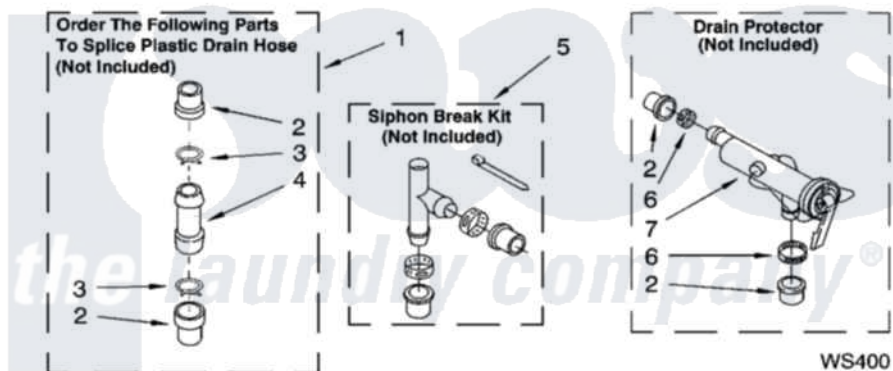

Whirlpool LSQ9110PW2 09 - WATER SYSTEM PARTS, MISCELLANEOUS PARTS, OPTIONAL PARTS (NOT INCLUDED)

WATER SYSTEM PARTS

For Model: LSQ9110PW2
(White/Grey)

8180574

13

Whirlpool [Residential Whirlpool LSQ9110PW2 Washer Parts](#) Parts Diagram 09 - WATER SYSTEM PARTS, MISCELLANEOUS PARTS, OPTIONAL PARTS (NOT INCLUDED)

[Click on the part number to view part](#)

Item	Original Part Number	Replaced By	Status	Part Description
1	285442			Water System Parts
2	285321			Water System Parts
3	370447	285655		Clamp, Hose
4	16272			Connector, Straight
5	285320			Water System Parts
6	65349	285655		Clamp, Hose
7	367031			Water System Parts
1	3976263	285654		Parts-Misc
2	3976300	16123		Washer Inlet-Hose Miscellaneous Parts Must be Ordered Separately.
3	3366912	356138		Clamp, Hose
4	3359452			Nut, Lock
5	3366913	3357331		Clamp, Drain
6	389102	W10001130		Foot, Leveling