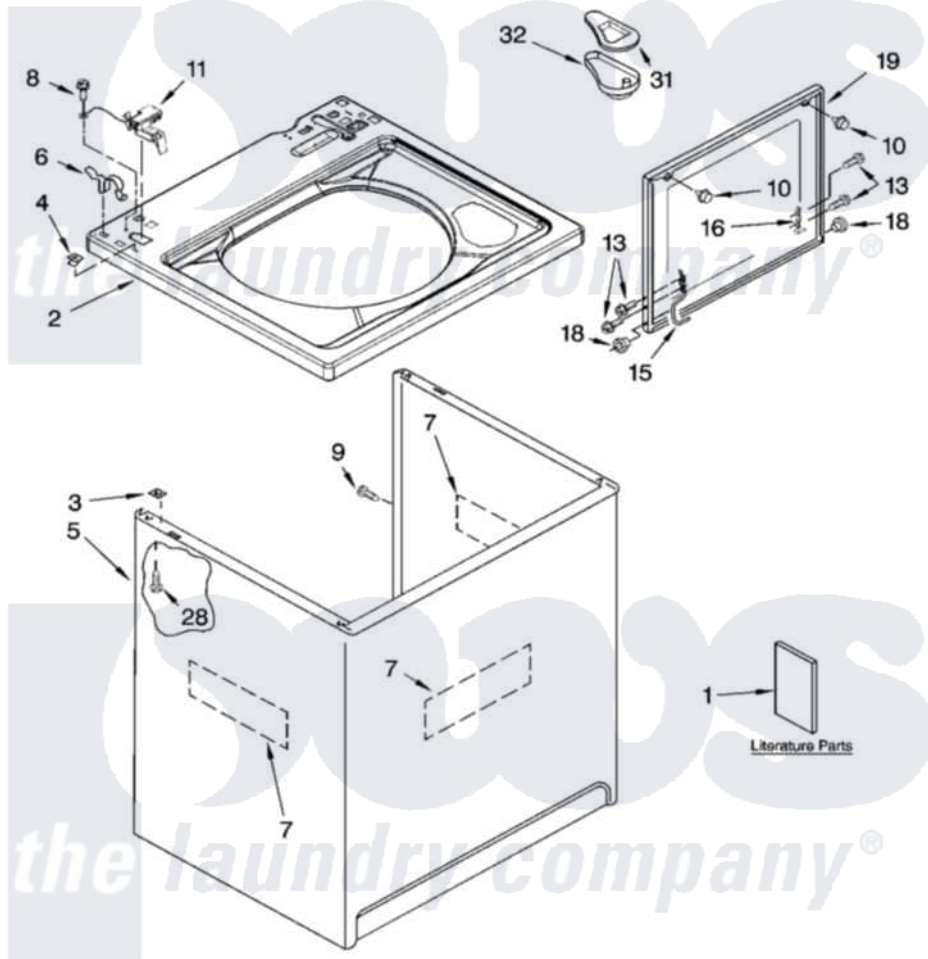

Whirlpool LSQ9110PW3 01 - TOP AND CABINET PARTS

TOP AND CABINET PARTS

For Model: LSQ9110PW3
(White/Grey)

AUTOMATIC
WASHER

5-05 Litho in U.S.A. (dtd)

1

Part No. 8180655

Whirlpool [Residential Whirlpool LSQ9110PW3 Washer Parts](#) Parts Diagram 01 - TOP AND CABINET PARTS

[Click on the part number to view part](#)

| Item | Original Part Number | Replaced By | Status | Part Description |
|------|-------------------------|-------------------------|---------------|--|
| 1 | 3957165 | | Not Available | Installation Instructions |
| " | 3955869 | | Not Available | Use & Care Guide |
| " | 3955903 | | Not Available | Feature Sheet |
| " | 3957477 | | Not Available | Energy Guide |
| " | 8565445 | | Not Available | Wiring Diagram |
| " | N/A | | Not Available | Following May Be Purchased DO-IT-YOURSELF REPAIR MANUALS |
| " | 4313896 | | | Do-It-Yourself Repair Manuals |
| 2 | 8543451 | 8543447 | | Top |
| 3 | 62750 | | | Spacer, Cabinet To Top (4) |
| 4 | 357213 | | | Nut, Push-In |
| 5 | 63424 | | | Cabinet |
| 6 | 62780 | | | Clip, Top And Cabinet And Rear Panel |
| 7 | 3976348 | | | Absorber, Sound |
| 8 | 3351614 | | | Screw, Gearcase Cover Mounting |

| | | | |
|----|-------------------------|---------------------------|---------------------------|
| 9 | 3357011 | 308685 | Side Trim) |
| 10 | 9724509 | | Bumper, Lid |
| 11 | 8318084 | | Switch, Lid |
| 13 | 355274 | W10119828 | Screw, Lid Hinge Mounting |
| 15 | 8559336 | W10225136 | Hinge 7 Pad Assembly |
| 16 | 91770 | | Hinge, Lid |
| 18 | 8319539 | | Bearing, Lid Hinge |
| 19 | 8558398 | W10193861 | Lid |
| 28 | 3390631 | | Screw, 10-16 X 3/8 |
| 31 | 3955788 | | Cover, Dispenser |
| 32 | 8519517 | | Dispenser, Bleach |