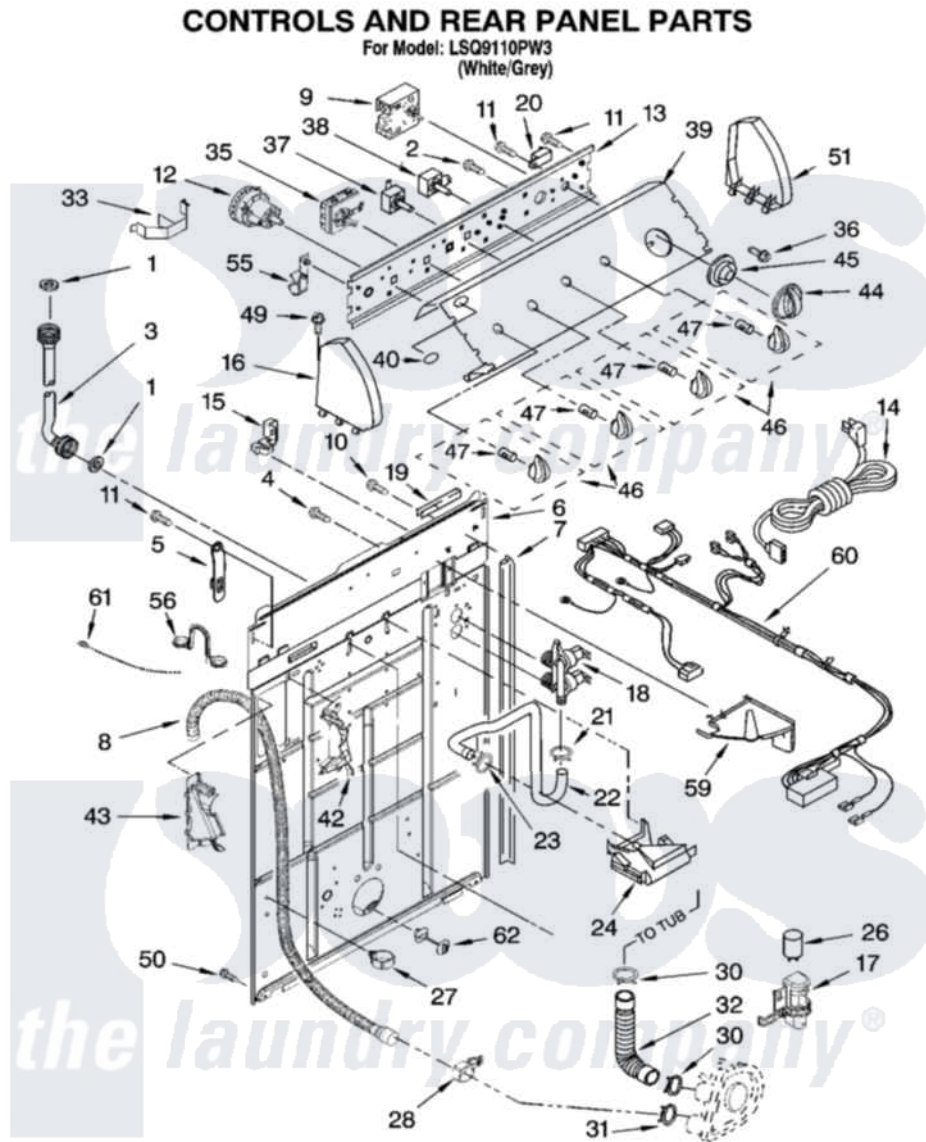

# Whirlpool LSQ9110PW3 02 - CONTROLS AND REAR PANEL PARTS

8180655

3

Whirlpool [Residential Whirlpool LSQ9110PW3 Washer Parts](#) Parts Diagram 02 - CONTROLS AND REAR PANEL PARTS

[Click on the part number to view part](#)

Item	Original Part Number	Replaced By	Status	Part Description
1	3976300	<a href="#">16123</a>		Washer Inlet-Hose Miscellaneous Parts Must be Ordered Separately.
2	<a href="#">3400073</a>			Screw, Ground
3	8571377	<a href="#">89503</a>		Hose-Inlet
"	8571378	<a href="#">89503</a>		Hose-Inlet
4	<a href="#">9740848</a>			Screw, Mixing Valve Mounting
5	<a href="#">8568314</a>			Strap, Console
6	<a href="#">8318015</a>			Panel, Rear
7	<a href="#">62747</a>			Pad, Rear Panel
8	8559374	<a href="#">W10096921</a>		Drain Hose Assembly
9	<a href="#">3955765</a>			Timer, Control
10	<a href="#">3351614</a>			Screw, Gearcase Cover Mounting
11	<a href="#">90767</a>			Screw, 8A X 3/8 HeX Washer Head Tapping
12	3366846	<a href="#">W10335056</a>		Switch-WL