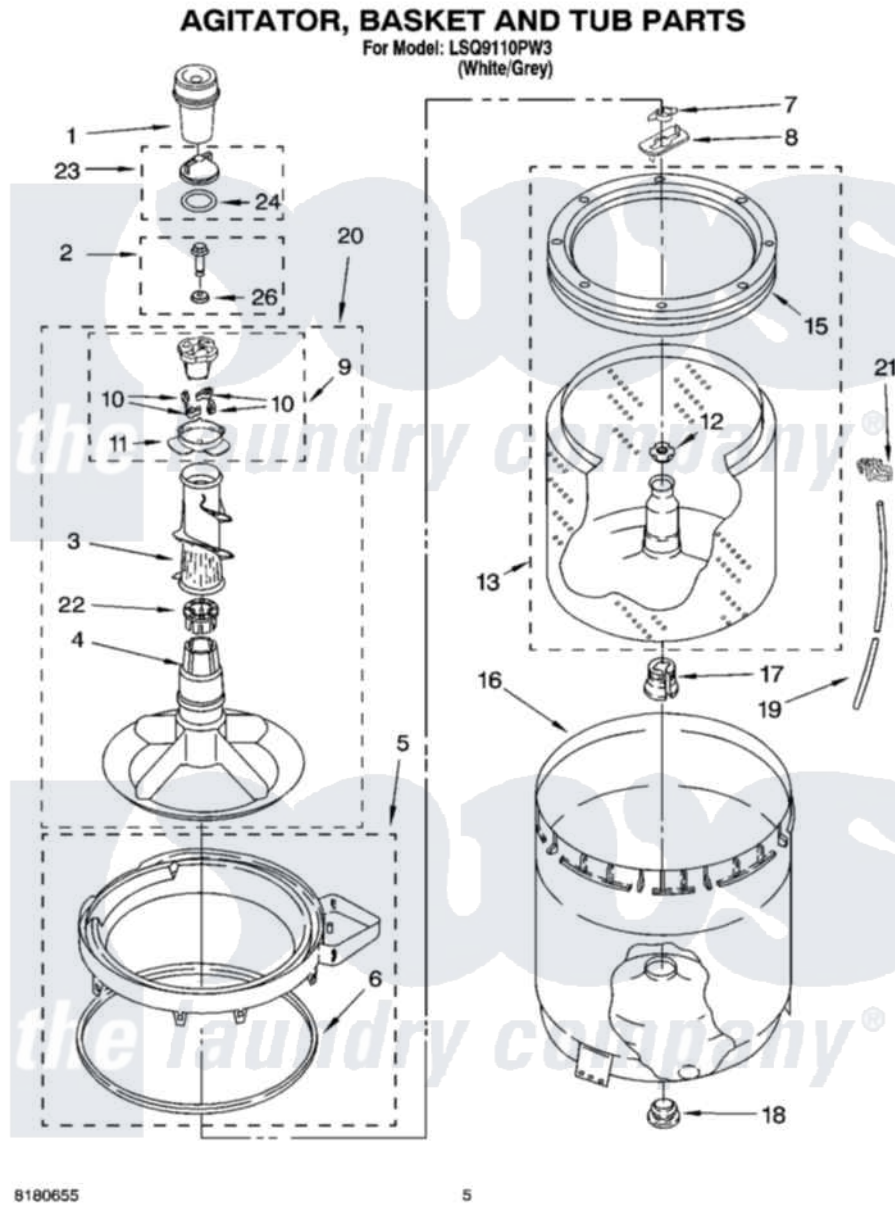

Whirlpool LSQ9110PW3 03 - AGITATOR, BASKET AND TUB PARTS

8180655

5

Whirlpool Residential Whirlpool LSQ9110PW3 Washer Parts Parts Diagram 03 - AGITATOR, BASKET AND TUB PARTS

[Click on the part number to view part](#)

Item	Original Part Number	Replaced By	Status	Part Description
1	63580			Dispenser, Fabric Softener
2	358237			Screw And Washer
3	3363003			Mover, Clothes
4	3951632			Agitator
5	8528150	W10445870		Ring-Tub
6	3976308			Gasket, Tub Ring
7	3354845			Clip, Agitator
8	3355921	8543666		Washer, Agitator
9	3951682	285809		Cam-Agitator
10	3366877	80040		Dog-Agitator
11	3952374			Bearing, Driven Cam
12	21366			Nut, Spanner
13	8526016	W10389328		Clothes Container, Assembly
15	8519788	387240		Ring, Balance
16	63849			Strain Relief, Power Cord
17	389140			Tub Block, Basket Drive

18	383727		Gasket, Centerpodt
19	3347780	353244	Hose, Pressure Switch
20	3951744		Agitator Assembly
21	2219077		Clip, Pressure Switch Hose
22	3951608		Spacer, Thrust
23	3354733	W10074580	Cap, Barrier
24	3348855	W10072840	Fabric Softener
26	3949550		Washer