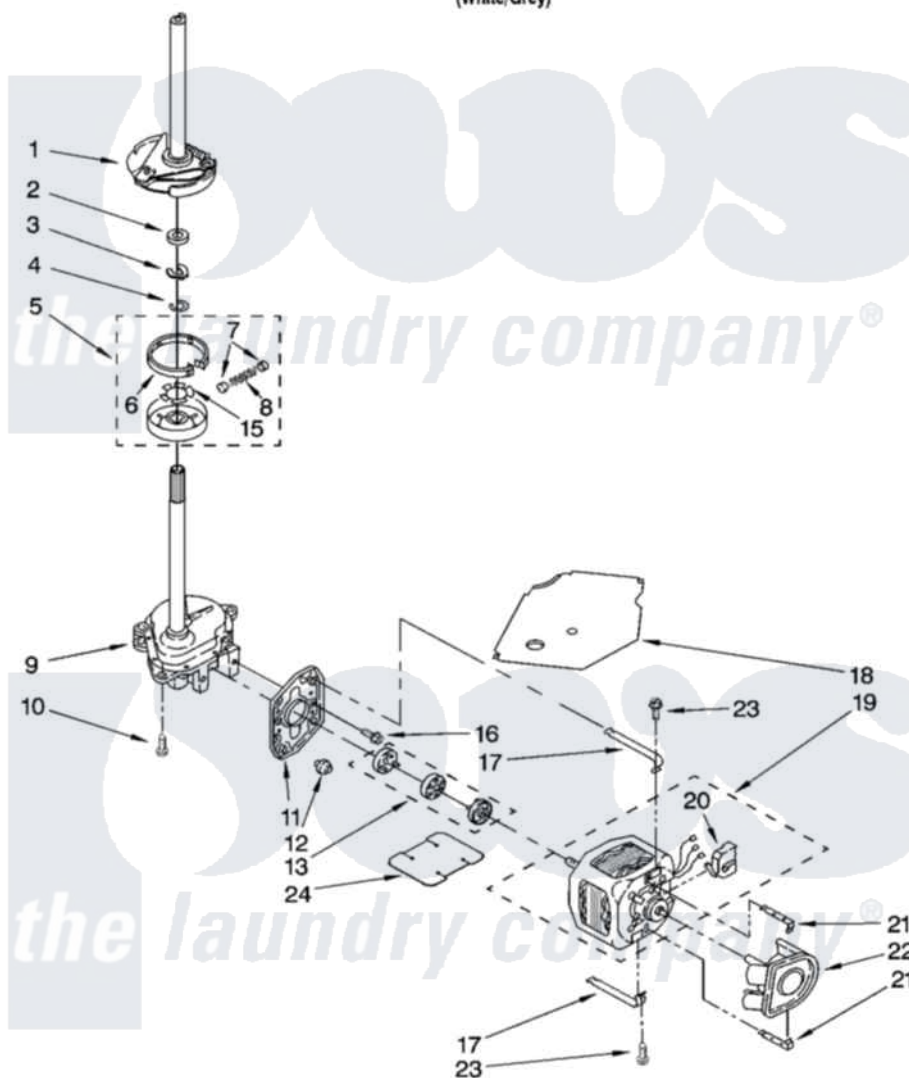

Whirlpool LSQ9110PW3 05 - BRAKE, CLUTCH, GEARCASE, MOTOR AND PUMP PARTS

BRAKE, CLUTCH, GEARCASE, MOTOR AND PUMP PARTS

For Model: LSQ9110PW3
(White/Grey)

8

8180655

Whirlpool [Residential Whirlpool LSQ9110PW3 Washer Parts](#) Parts Diagram 05 - BRAKE, CLUTCH, GEARCASE, MOTOR AND PUMP PARTS

[Click on the part number to view part](#)

Item	Original Part Number	Replaced By	Status	Part Description
1	388952	285792		Basketdrive
2	63292			Washer, Spin Tube Thrust
3	62697	W10080230		Ring, Spin Tube Support
4	63283	285353		Ring
5	3951311	285785		Clutch
6	3951308	285790		Lining
7	62646			Cap, Clutch Spring
8	3946792			Spring And Damper Assembly
9	3360630	3360629		Gearcase
10	3357334	3400516		Screw Anti-Rattle
11	62611			Plate, Motor Mount To Gearcase
12	62691			Grommet, Motor
13	285753	285753A		Coupling
15	3355454			Clip, Main Drive

16	3400516		Screw Anti-Rattle
17	3349637	W10086010	Retainer, Motor
18	3362089		Shield, Tub To Motor
19	8529935		Motor, Main Drive
20	8529896		Switch, Main Drive Motor
21	8546127		Retainer, Pump
22	3363394		Pump
23	3387485	273556	Screw, 10-16 X 5/8
24	3946532		Shield, Motor