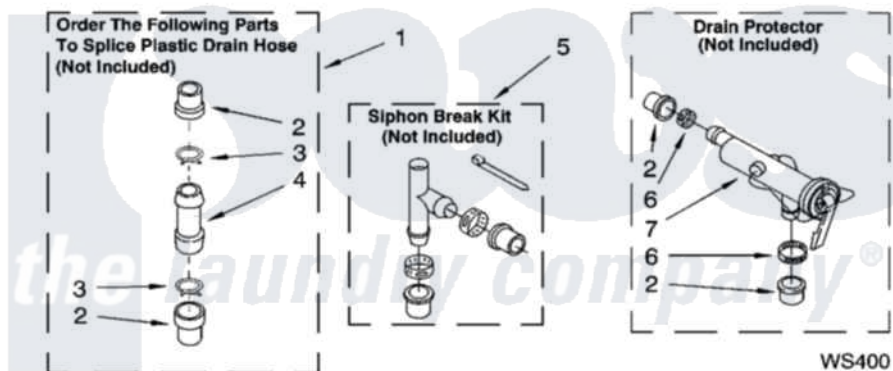

Whirlpool LSQ9110PW3 09 - WATER SYSTEM PARTS, MISCELLANEOUS PARTS, OPTIONAL PARTS (NOT INCLUDED)

WATER SYSTEM PARTS

For Model: LSQ9110PW3
(White/Grey)

8180655

13

Whirlpool [Residential Whirlpool LSQ9110PW3 Washer Parts](#) Parts Diagram 09 - WATER SYSTEM PARTS, MISCELLANEOUS PARTS, OPTIONAL PARTS (NOT INCLUDED)

[Click on the part number to view part](#)

Item	Original Part Number	Replaced By	Status	Part Description
1	285442			Water System Parts
2	285321			Water System Parts
3	370447	285655		Clamp, Hose
4	16272			Connector, Straight
5	285320			Water System Parts
6	65349	285655		Clamp, Hose
7	367031			Water System Parts
1	3957361			Miscellaneous Parts Bag
2	3976300	16123		Washer Inlet-Hose Miscellaneous Parts Must be Ordered Separately.
3	3359452			Nut, Lock
4	389102	W10001130		Foot, Leveling
	72017			Paint, Touch-Up
"	350938			Paint, Pressurized Spray B