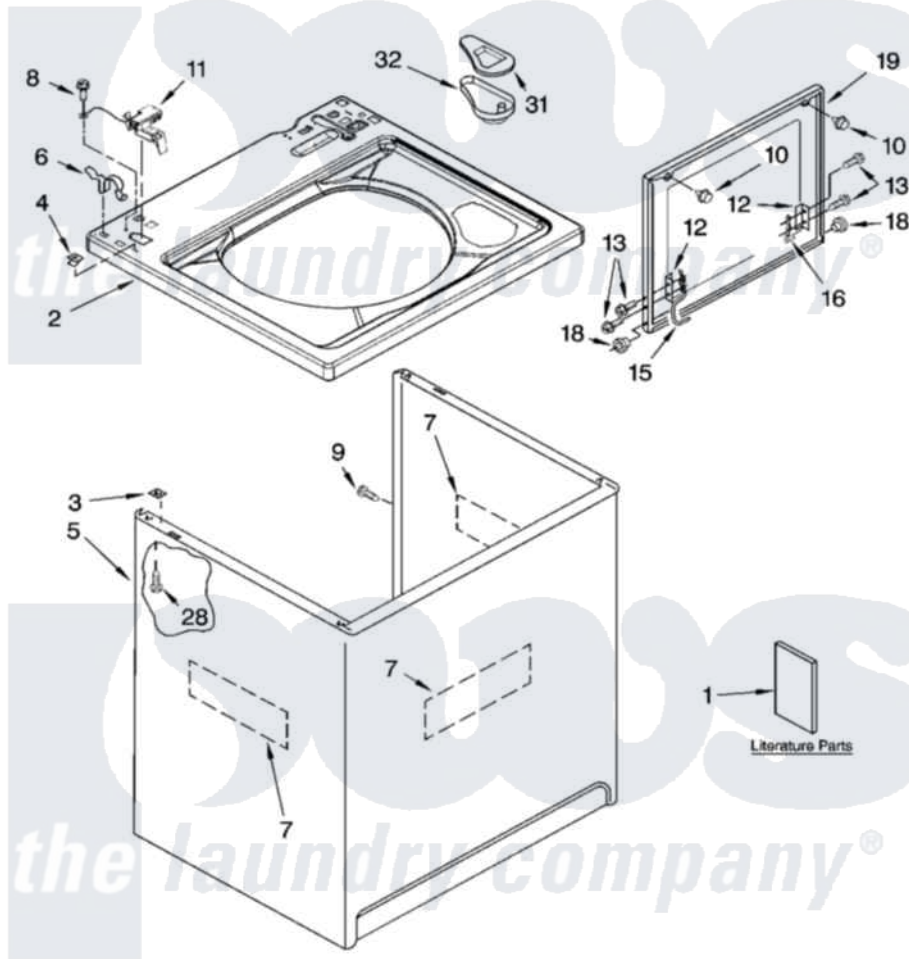

# Whirlpool LSQ9110PW4 01 - TOP AND CABINET PARTS

## TOP AND CABINET PARTS

For Model: LSQ9110PW4  
(White/Grey)

AUTOMATIC  
WASHER

11-05 Litho in U.S.A. (rcg)

1

Part No. 8180916

Whirlpool [Residential Whirlpool LSQ9110PW4 Washer Parts](#) Parts Diagram 01 - TOP AND CABINET PARTS  
Click on the part number to view part

9	3357011	<a href="#">308685</a>	Side Trim )
10	<a href="#">9724509</a>		Bumper, Lid
11	<a href="#">8318084</a>		Switch, Lid
12	<a href="#">21097</a>		Pad, Lid Hinge
13	355274	<a href="#">W10119828</a>	Screw, Lid Hinge Mounting
15	8559336	<a href="#">W10225136</a>	Hinge 7 Pad Assembly
16	<a href="#">91770</a>		Hinge, Lid
18	<a href="#">8319539</a>		Bearing, Lid Hinge
19	8558398	<a href="#">W10193861</a>	Lid
28	<a href="#">3390631</a>		Screw, 10-16 X 3/8
31	<a href="#">3955788</a>		Cover, Dispenser
32	<a href="#">8519517</a>		Dispenser, Bleach