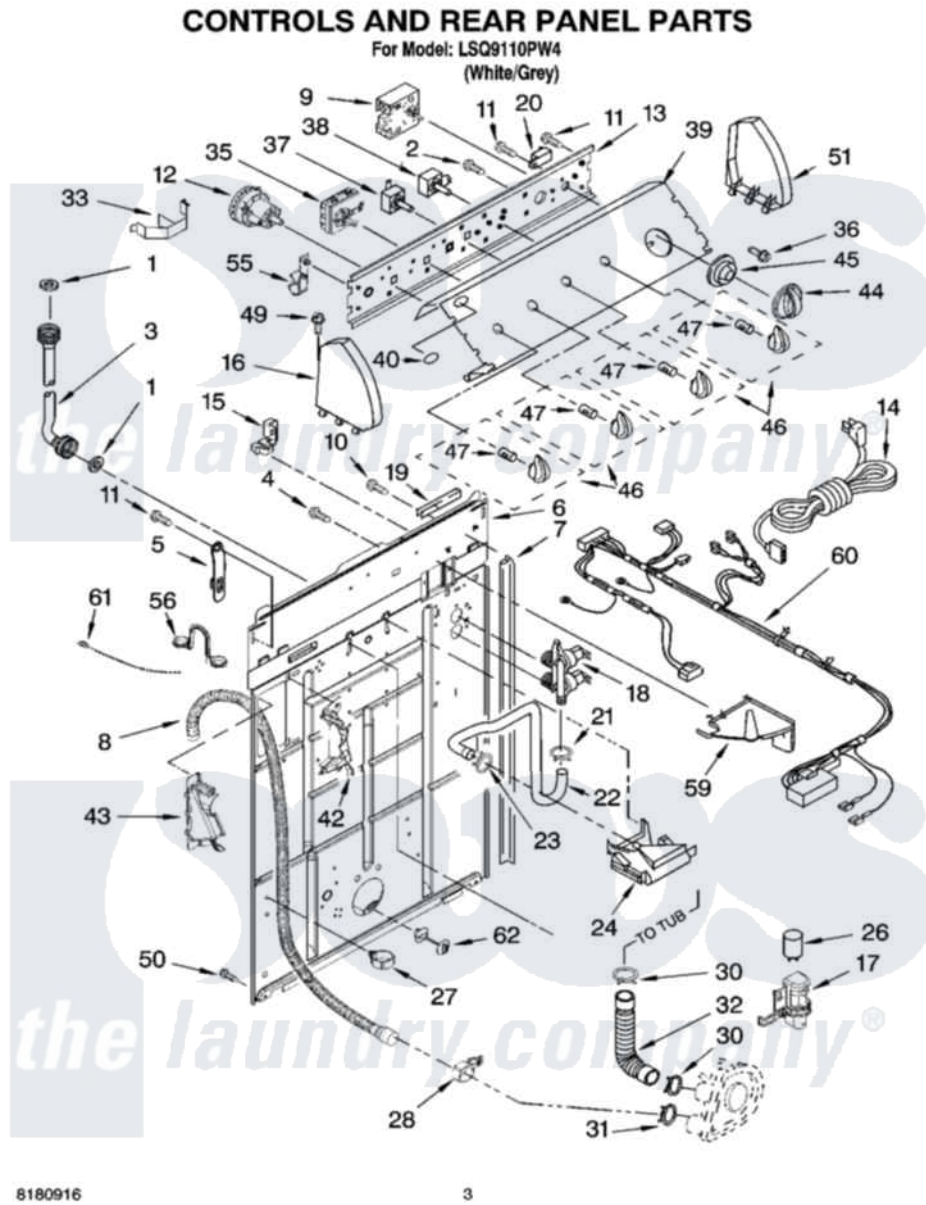

Whirlpool LSQ9110PW4 02 - CONTROLS AND REAR PANEL PARTS

Whirlpool [Residential Whirlpool LSQ9110PW4 Washer Parts](#) Parts Diagram 02 - CONTROLS AND REAR PANEL PARTS

Click on the part number to view part

Item	Original Part Number	Replaced By	Status	Part Description
1	3976300	16123		Washer Inlet-Hose Miscellaneous Parts Must be Ordered Separately.
2	3400073			Screw, Ground
3	8571377	89503		Hose-Inlet
"	8571378	89503		Hose-Inlet
4	9740848			Screw, Mixing Valve Mounting
5	8568314			Strap, Console
6	8318015			Panel, Rear
7	62747			Pad, Rear Panel
8	8559374	W10096921		Drain Hose Assembly
9	3955765			Timer, Control
10	3351614			Screw, Gearcase Cover Mounting
11	90767			Screw, 8A X 3/8 HeX Washer Head Tapping
12	3366846	W10335056		Switch-WL