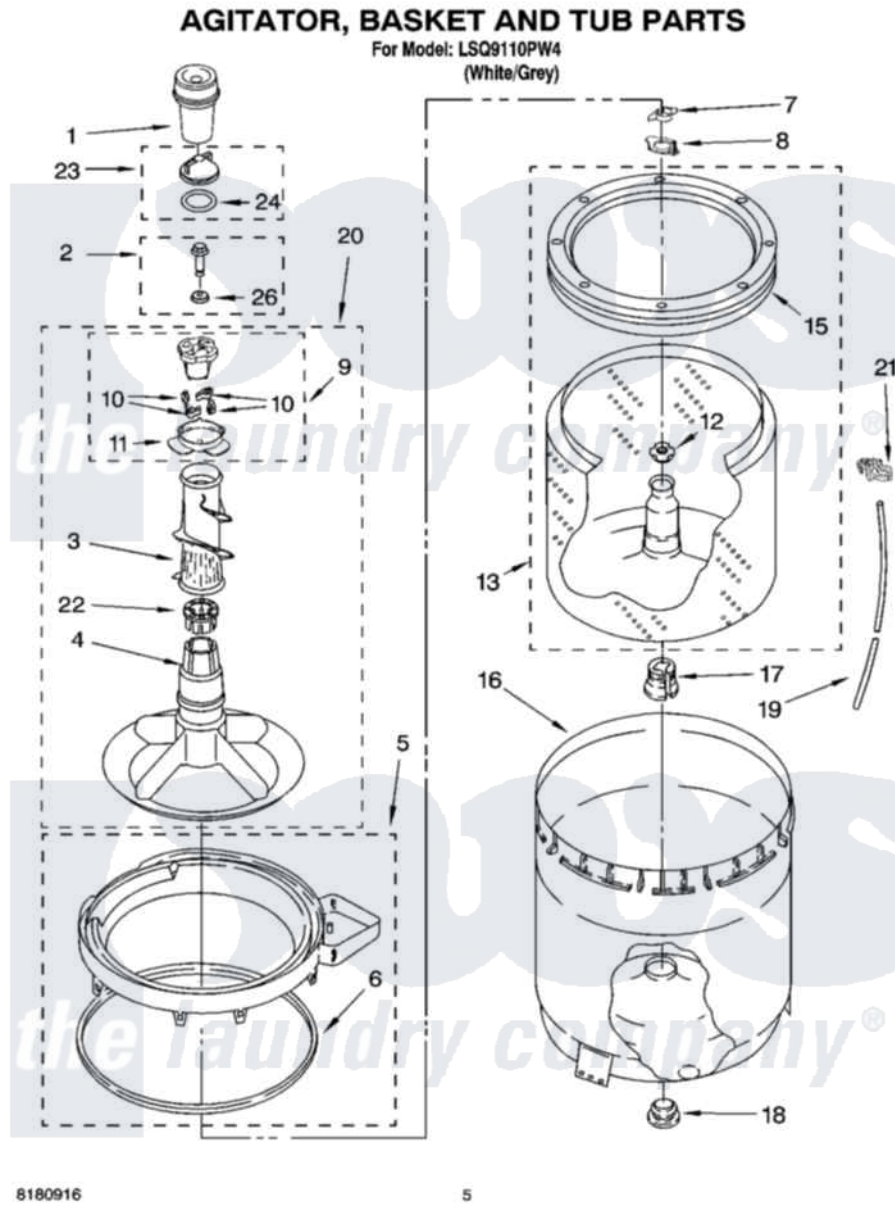

Whirlpool LSQ9110PW4 03 - AGITATOR, BASKET AND TUB PARTS

8180916

5

Whirlpool Residential Whirlpool LSQ9110PW4 Washer Parts Parts Diagram 03 - AGITATOR, BASKET AND TUB PARTS

[Click on the part number to view part](#)

Item	Original Part Number	Replaced By	Status	Part Description
1	63580			Dispenser, Fabric Softener
2	358237			Screw And Washer
3	3363003			Mover, Clothes
4	3951632			Agitator
5	8528150	W10445870		Ring-Tub
6	3976308			Gasket, Tub Ring
7	3354845			Clip, Agitator
8	8543666			Washer, Agitator
9	3951682	285809		Cam-Agitator
10	3366877	80040		Dog-Agitator
11	3952374			Bearing, Driven Cam
12	21366			Nut, Spanner
13	8526016	W10389328		Clothes Container, Assembly
15	8519788	387240		Ring, Balance
16	63849			Strain Relief, Power Cord
17	389140			Tub Block, Basket Drive

18	383727		Gasket, Centerpodt
19	3347780	353244	Hose, Pressure Switch
20	3951744		Agitator Assembly
21	2219077		Clip, Pressure Switch Hose
22	3951608		Spacer, Thrust
23	3354733	W10074580	Cap, Barrier
24	3348855	W10072840	Fabric Softener
26	3949550		Washer