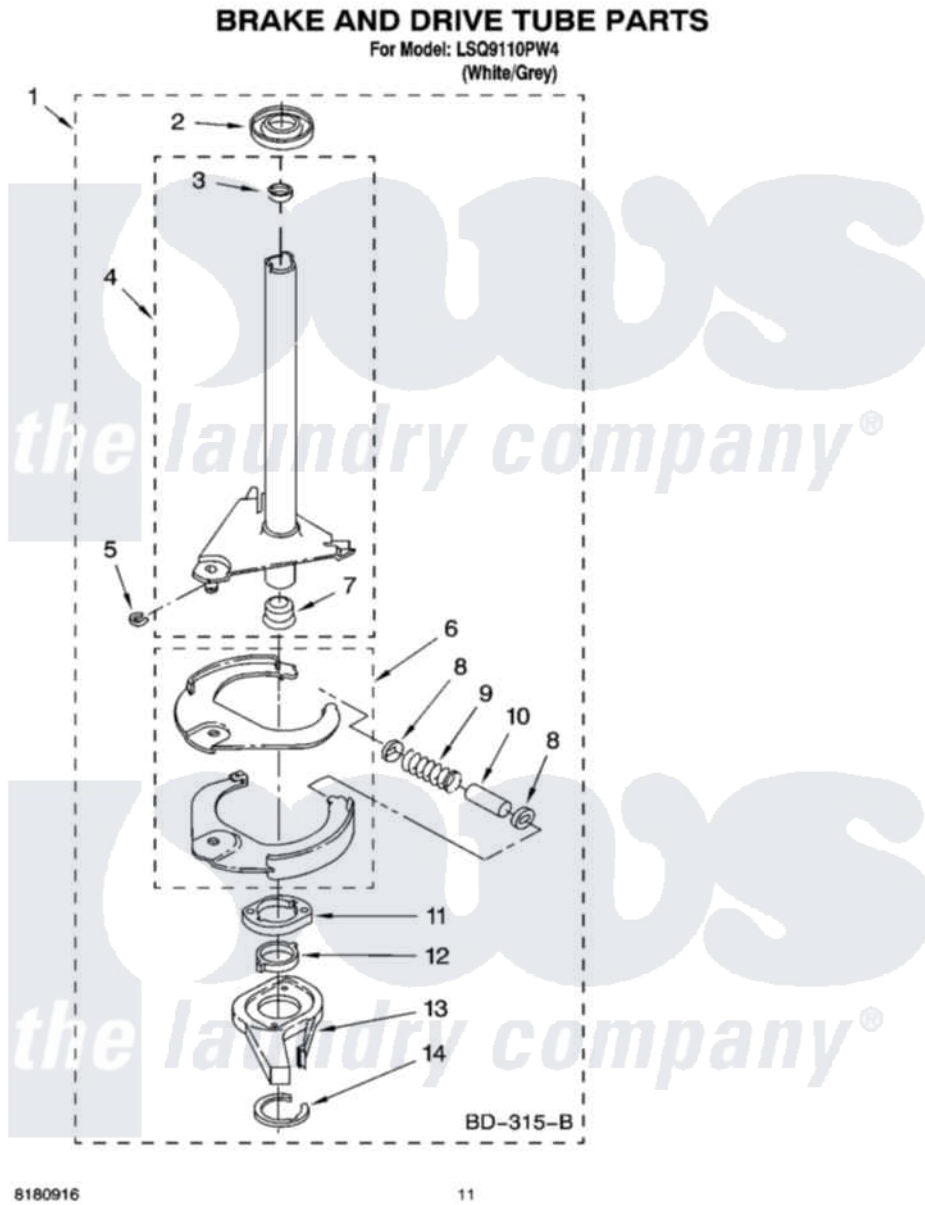

Whirlpool LSQ9110PW4 07 - BRAKE AND DRIVE TUBE PARTS

Whirlpool Residential Whirlpool LSQ9110PW4 Washer Parts Parts Diagram 07 - BRAKE AND DRIVE TUBE PARTS
Click on the part number to view part

Item	Original Part Number	Replaced By	Status	Part Description
1	388952	285792		Basketdrive
2	62658			Ring, Thrust
3	356427			Seal, Spin Pinion
4	64027	64208		Tube-Spin
5	64035	W10083190		Ring, Retaining
6	64232	285438		Shoe-Brake
7	62703	8546462		"T" Bearing, Spin Tube
8	3353956	285658		Sleeve
9	387806		Not Available	Spring, Brake
10	3355360	285658		Sleeve
11	661516	8546461		Cam, Brake Release
12	63022			Sleeve, Cam
13	64194	285790		Lining
14	90368	W10083200		Ring, Retaining
"	N/A		Not Available	FOLLOWING PARTS NOT ILLUSTRATED
"	285208			Lubricant