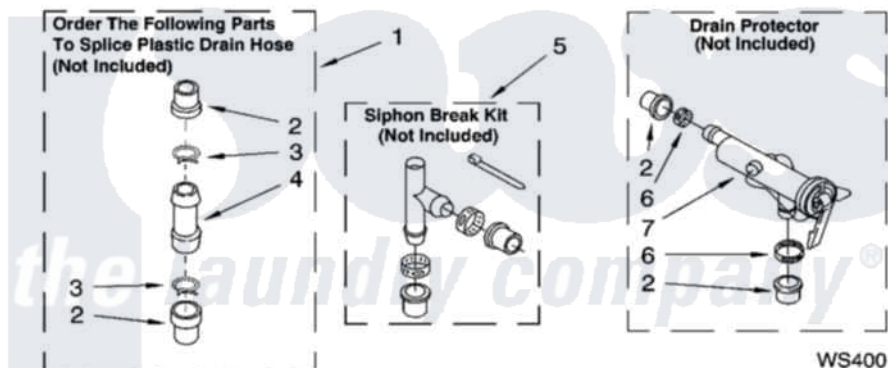

Whirlpool LSQ9110PW4 09 - WATER SYSTEM PARTS, OPTIONAL PARTS
(NOT INCLUDED)

WATER SYSTEM PARTS

For Model: LSQ9110PW4
(White/Grey)

8180916

13

Whirlpool [Residential Whirlpool LSQ9110PW4 Washer Parts](#) Parts Diagram 09 - WATER SYSTEM PARTS,
OPTIONAL PARTS (NOT INCLUDED)
[Click on the part number to view part](#)

Item	Original Part Number	Replaced By	Status	Part Description
1	285442			Water System Parts
2	285321			Water System Parts
3	370447	285655		Clamp, Hose
4	16272			Connector, Straight
5	285320			Water System Parts
6	65349	285655		Clamp, Hose
7	367031			Water System Parts
	72017			Paint, Touch-Up
"	350938			Paint, Pressurized Spray B
"	350930			Paint, Pressurized Spray B
"	799344			Paint, Touch-Up)
"	N/A		Not Available	OIL
"	350572			Oil
"	N/A		Not Available	LUBRICANT
"	285208			Lubricant