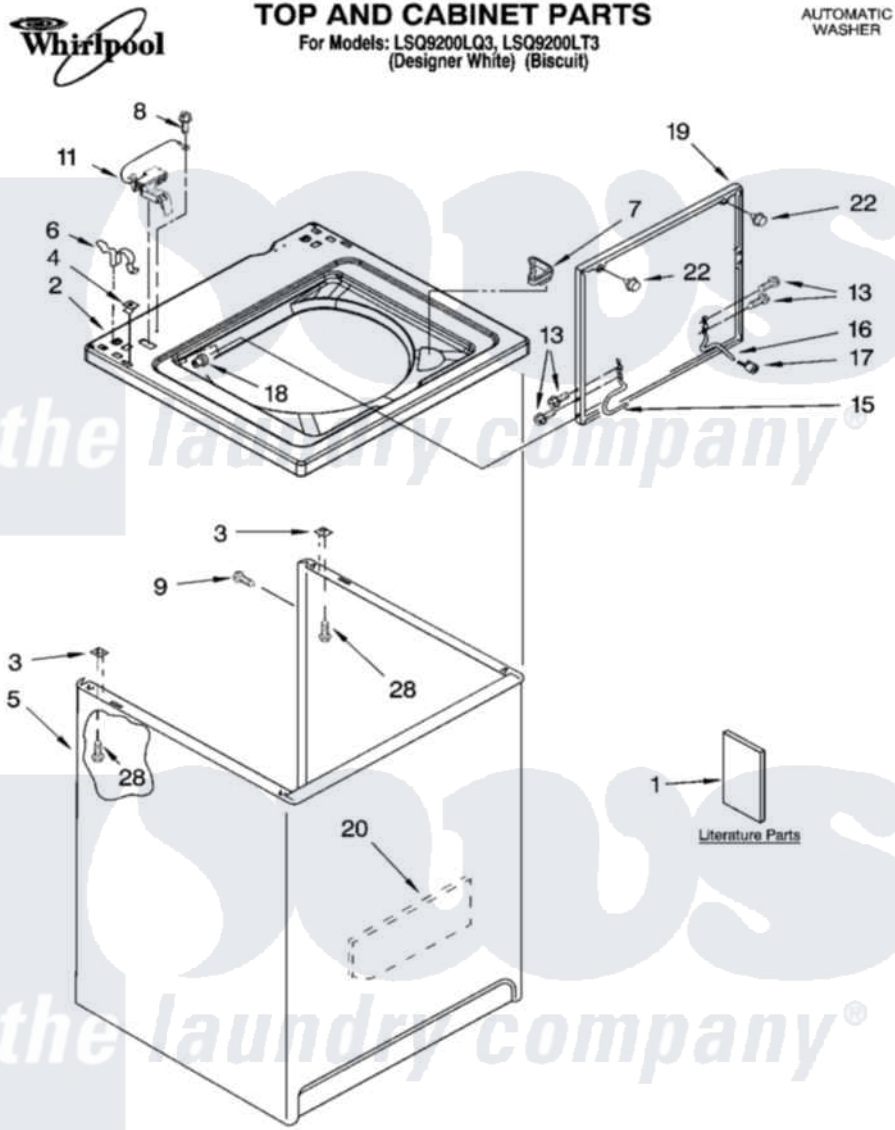

Whirlpool LSQ9200LQ3 01 - TOP AND CABINET PARTS

11-03 Litho in U.S.A. (drd)

1

Part No. 8180177

[Whirlpool Residential Whirlpool LSQ9200LQ3 Washer Parts](#) Parts Diagram 01 - TOP AND CABINET PARTS
 Click on the part number to view part

Item	Original Part Number	Replaced By	Status	Part Description
1	LIT3956025		Not Available	Literature Parts (Installation Instructions)
"	LIT3955907		Not Available	Literature Parts (Feature Sheet)
"	LIT3955869			Literature Parts
"	LIT3956340		Not Available	Literature Parts (Energy Guide)
"	LIT8558184		Not Available	Literature Parts (Wiring Diagram)
"	N/A		Not Available	Following May Be Purchased DO-IT-YOURSELF REPAIR MANUALS
"	LIT4313896	4313896		Do-It-Yourself Repair Manuals
2	8318064			Top
"	8318066			Top
3	62750			Spacer, Cabinet To Top (4)
4	357213			Nut, Push-In
5	63424			Cabinet
"	3954357			Cabinet

6	62780		Clip, Top And Cabinet And Rear Panel
7	3362952		Dispenser, Bleach
8	3351614		Screw, Gearcase Cover Mounting
9	3357011	308685	Side Trim)
11	8318084		Switch, Lid
13	3351355	W10119828	Screw, Lid Hinge Mounting
15	8318088		Hinge, Lid
16	54583		Hinge, Lid
17	19119		Bumper, Lid Hinge
18	21258		Bearing, Lid Hinge
19	8542387	W10193857	Lid
"	8542384	3957520	Lid
20	3976348		Absorber, Sound
22	9724509		Bumper, Lid
28	3390631		Screw, 10-16 X 3/8