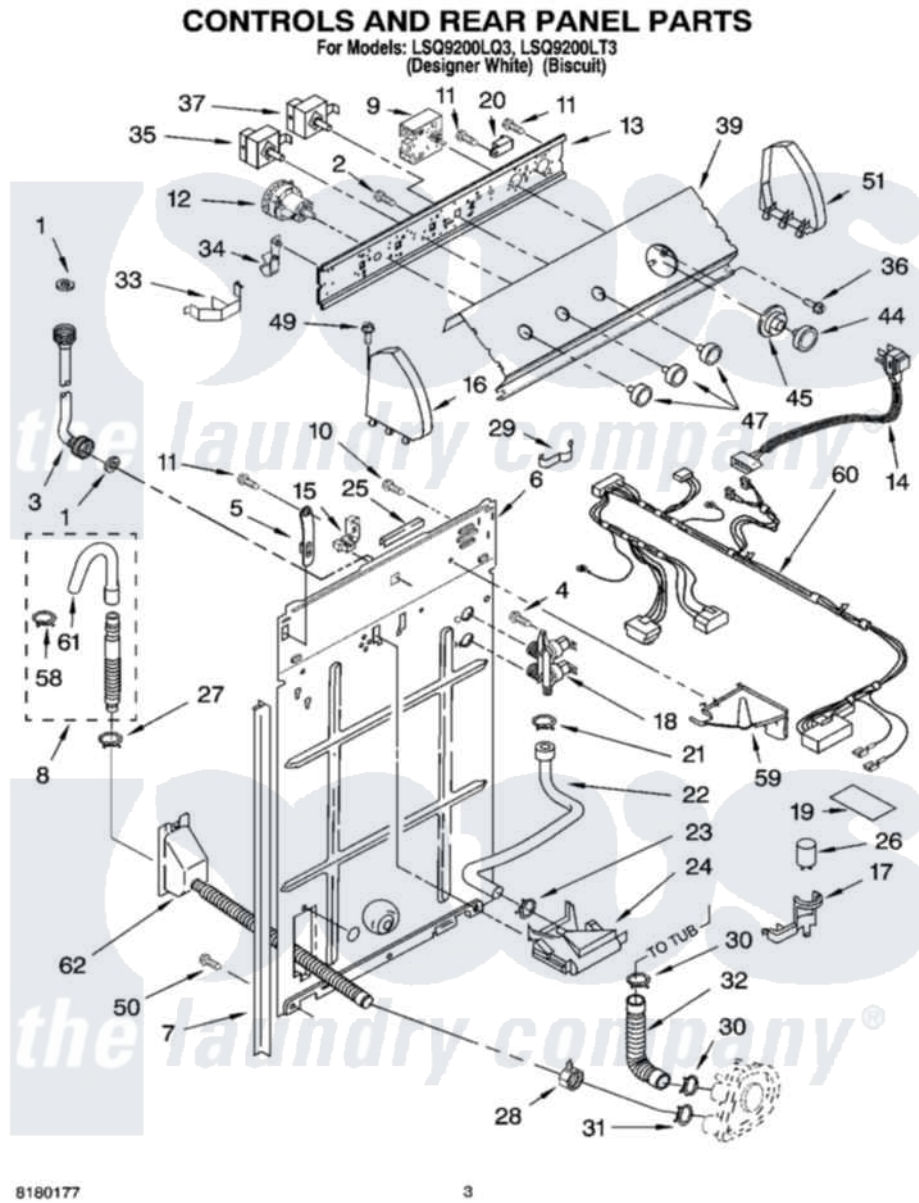

Whirlpool LSQ9200LQ3 02 - CONTROLS AND REAR PANEL PARTS

Whirlpool [Residential Whirlpool LSQ9200LQ3 Washer Parts](#) Parts Diagram 02 - CONTROLS AND REAR PANEL PARTS
Click on the part number to view part

Item	Original Part Number	Replaced By	Status	Part Description
1	3976300	16123		Washer Inlet-Hose Miscellaneous Parts Must be Ordered Separately.
2	3400073			Screw, Ground
3	3949374	89503		Hose-Inlet
"	3949375	89503		Hose-Inlet
4	9740848			Screw, Mixing Valve Mounting
5	8318255	8568314		Strap, Console
6	3357978			Panel, Rear
7	62747			Pad, Rear Panel
8	3951609	285664		Hose
"	661577	285666		Hose
"	3357090	285702		Hose
9	8546165			Timer, Control
10	3351614			Screw, Gearcase Cover Mounting
11	90767			Screw, 8A X 3/8 HeX Washer Head Tapping