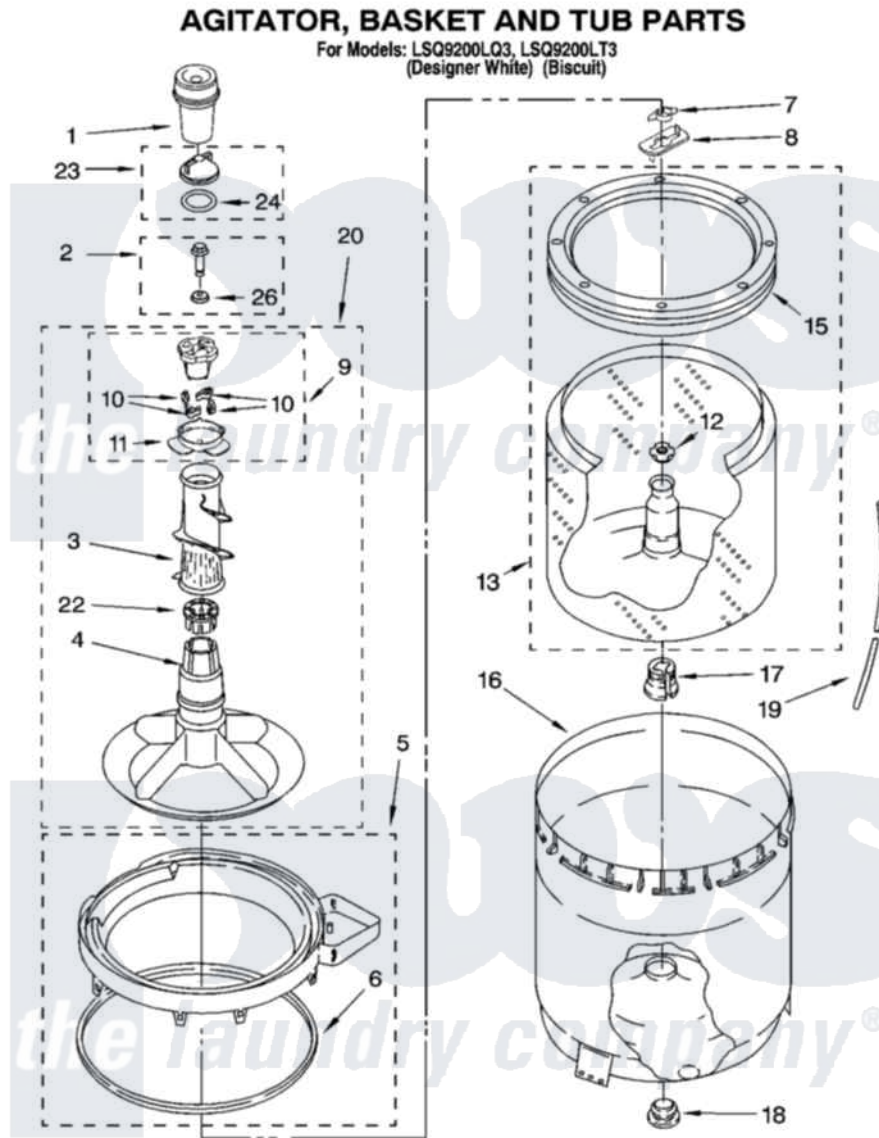

Whirlpool LSQ9200LQ3 03 - AGITATOR, BASKET AND TUB PARTS

8180177

5

Whirlpool Residential Whirlpool LSQ9200LQ3 Washer Parts Parts Diagram 03 - AGITATOR, BASKET AND TUB PARTS

[Click on the part number to view part](#)

Item	Original Part Number	Replaced By	Status	Part Description
1	63580			Dispenser, Fabric Softener
2	358237			Screw And Washer
3	3348752			Mover, Clothes
4	3347288			Agitator
5	8528150	W10445870		Ring-Tub
6	3976308			Gasket, Tub Ring
7	3354845			Clip, Agitator
8	3355921	8543666		Washer, Agitator
9	3363663	285811		Cam-Agitator
10	3366877	80040		Dog-Agitator
11	3363661			Bearing, Driven Cam
12	21366			Nut, Spanner
13	8526016	W10389328		Clothes Container, Assembly
15	8519788	387240		Ring, Balance
16	63849			Strain Relief, Power Cord
17	389140			Tub Block, Basket Drive

18	383727		Gasket, Centerpodt
19	3347780	353244	Hose, Pressure Switch
20	3348117	285565	Agitator
22	3350389	285587	Washer
23	3354733	W10074580	Cap, Barrier
24	3348855	W10072840	Fabric Softener
26	3949550		Washer