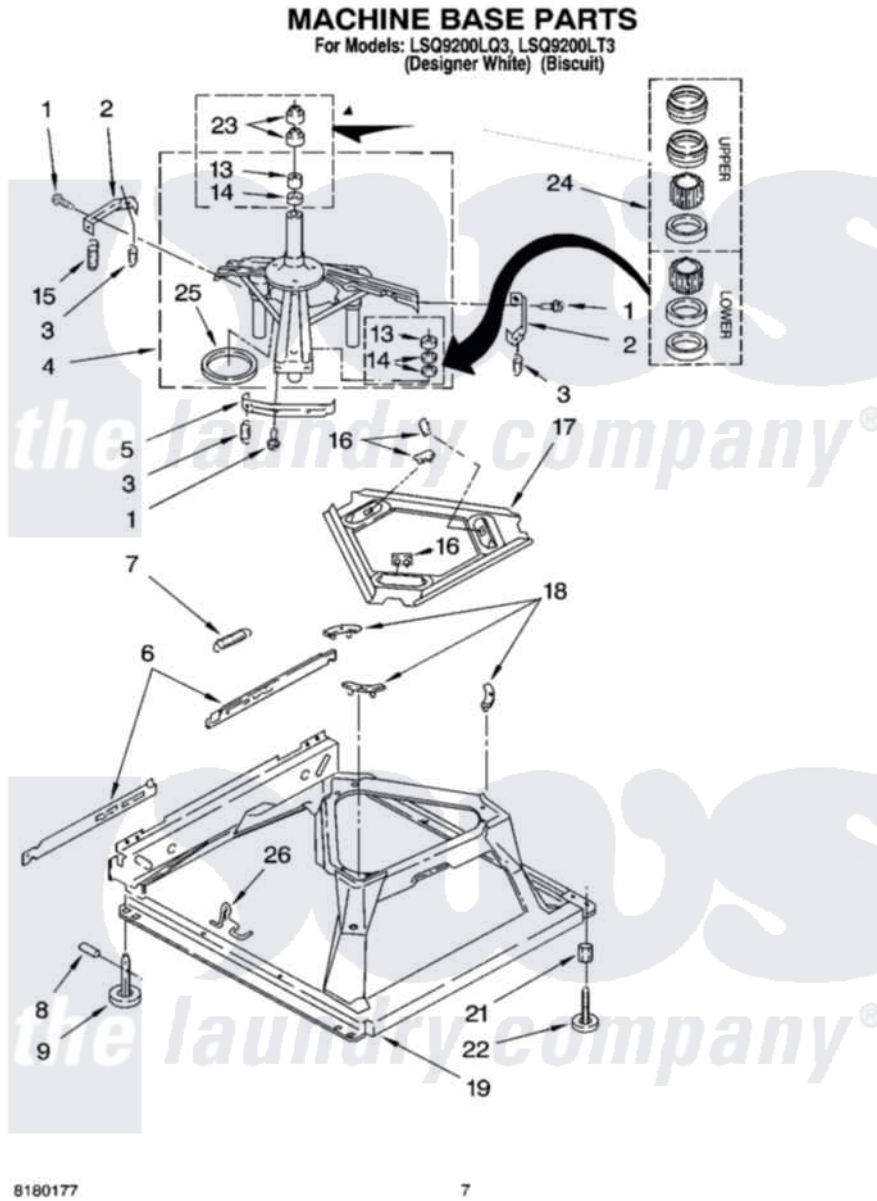

# Whirlpool LSQ9200LQ3 04 - MACHINE BASE PARTS

Whirlpool [Residential Whirlpool LSQ9200LQ3 Washer Parts](#) Parts Diagram 04 - MACHINE BASE PARTS  
Click on the part number to view part

Item	Original Part Number	Replaced By	Status	Part Description
1	<a href="#">3400076</a>			Screw, Bracket Mounting
2	<a href="#">64067</a>			Bracket, Spring Outer
3	<a href="#">63907</a>			Spring, Suspension
4	3362087	<a href="#">280184</a>		Support
5	<a href="#">64065</a>			Bracket, Spring Outer
6	<a href="#">63466</a>			Link, Leveling Mechanism
7	62597	<a href="#">8316845</a>		Spring
8	<a href="#">62837</a>			Pin, Knurled
9	62596	<a href="#">285244</a>		Feet-Leveling
13	3347047	<a href="#">8546455</a>		Bearing, Centerpost
14	357409	<a href="#">359449</a>		Seal, Agitator Shaft
15	388492	<a href="#">W10250667</a>		Spring, Counterweight
16	62568	<a href="#">285219</a>		Pad
17	<a href="#">3946509</a>			Plate, Suspension
18	3363660	<a href="#">285744</a>		Pad
19	3946512	<a href="#">285771</a>		Base

21	<a href="#">3359452</a>		Nut, Lock
22	389102	<a href="#">W10001130</a>	Foot, Leveling
23	356934	<a href="#">8577376</a>	Seal, Centerpost
24	<a href="#">285203</a>		Centerpost Bearing Kit
25	<a href="#">63134</a>		Ring, Sound Deadening
26	63806	<a href="#">W10145155</a>	Retainer, Suspension Spring