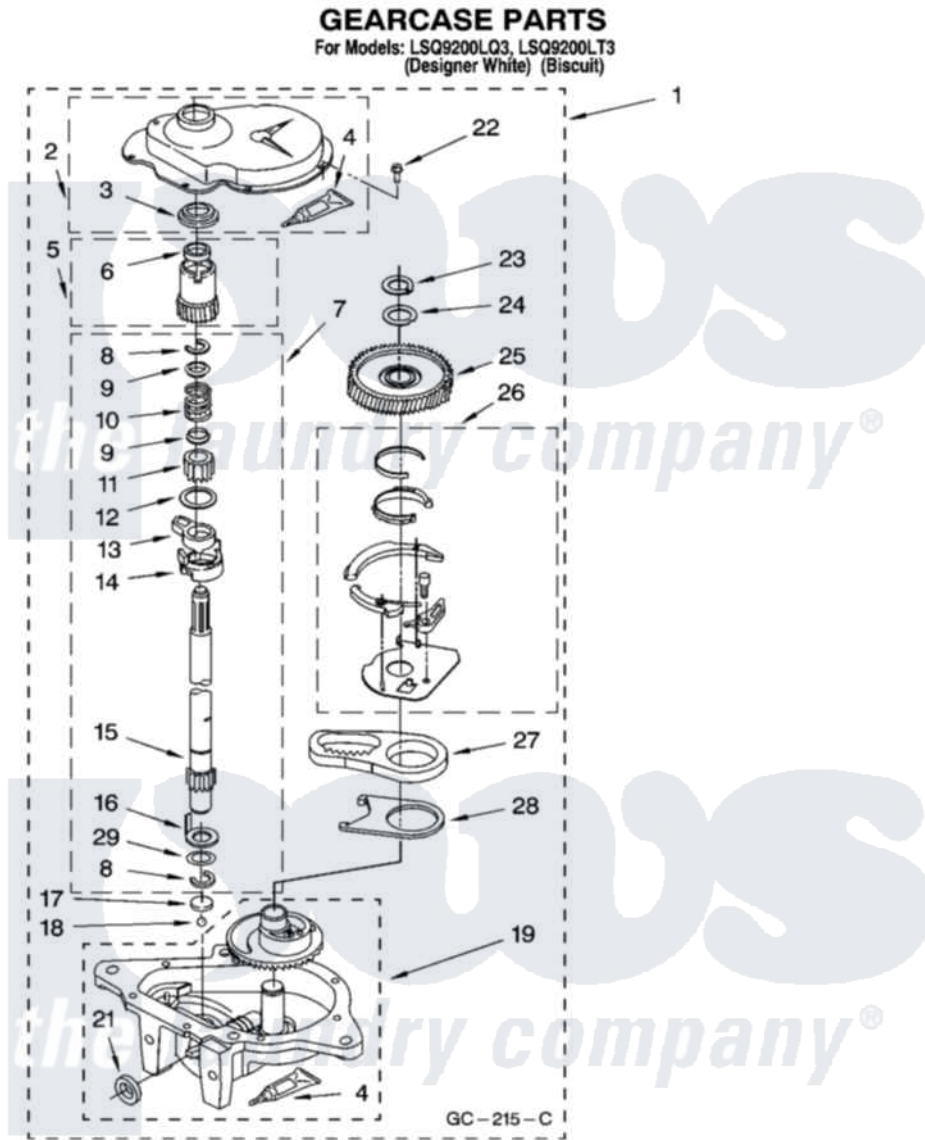

Whirlpool LSQ9200LQ3 08 - GEARCASE PARTS

12

8180177

Whirlpool Residential Whirlpool LSQ9200LQ3 Washer Parts Parts Diagram 08 - GEARCASE PARTS
Click on the part number to view part

Item	Original Part Number	Replaced By	Status	Part Description
1	3360630	3360629		Gearcase
2	285202			Cover, Gearcase
3	3349985			Seal, Gearcase Cover
4	285195			Sealer Sealer, Gasket
5	63320	285362		Gear and Pinion
6	356427			Seal, Spin Pinion
7	389387			Shaft, Agitator
8	90369		Not Available	Ring, Retaining (2)
9	62677			Retainer, Spring
10	62676			Spring, Agitator
11	63273	285509		Shaft, Agitator
12	62619			Washer, Agitator Gear
13	62580	285206		Cam-Agitator
14	62581	285206		Cam-Agitator
15	285509			Shaft, Agitator
16	62618			Washer, Cam Thrust

17	16018	285205	Bearing
18	85529	285205	Bearing
19	389230	285515	Gearcase
21	285352		Seal Kit, Thrust Plug
22	3351614		Screw, Gearcase Cover Mounting
23	3362552	285765	Ring-Retr
24	285735	285766	Washer Kit, Thrust
25	62570	285362	Gear and Pinon
26	388253	999516	Shelf-Glas
27	3349296	8546456	Rack, Connecting
28	62621		Actuator, Shift
29	388815		Washer, Intermediate 1 3976263 Miscellaneous Parts Bag 2 3976300 Washer, Inlet Hose 3 3366913 Clamp, Hose