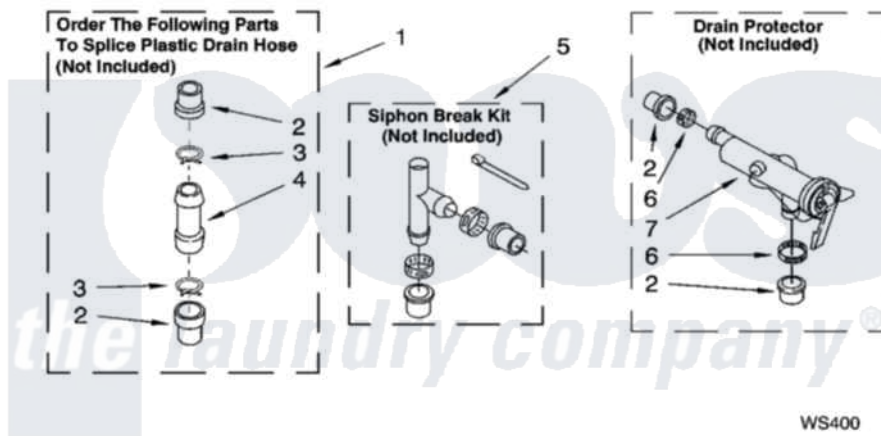

WATER SYSTEM PARTS

For Models: LSQ9200LQ3, LSQ9200LT3
(Designer White) (Biscuit)

8180177

13

[Whirlpool Residential Whirlpool LSQ9200LQ3 Washer Parts](#) Parts Diagram 09 - WATER SYSTEM PARTS
Click on the part number to view part

Item	Original Part Number	Replaced By	Status	Part Description
1	285442			Water System Parts
2	285321			Water System Parts
3	370447	285655		Clamp, Hose
4	16272			Connector, Straight
5	285320			Water System Parts
6	65349	285655		Clamp, Hose
7	367031			Water System Parts