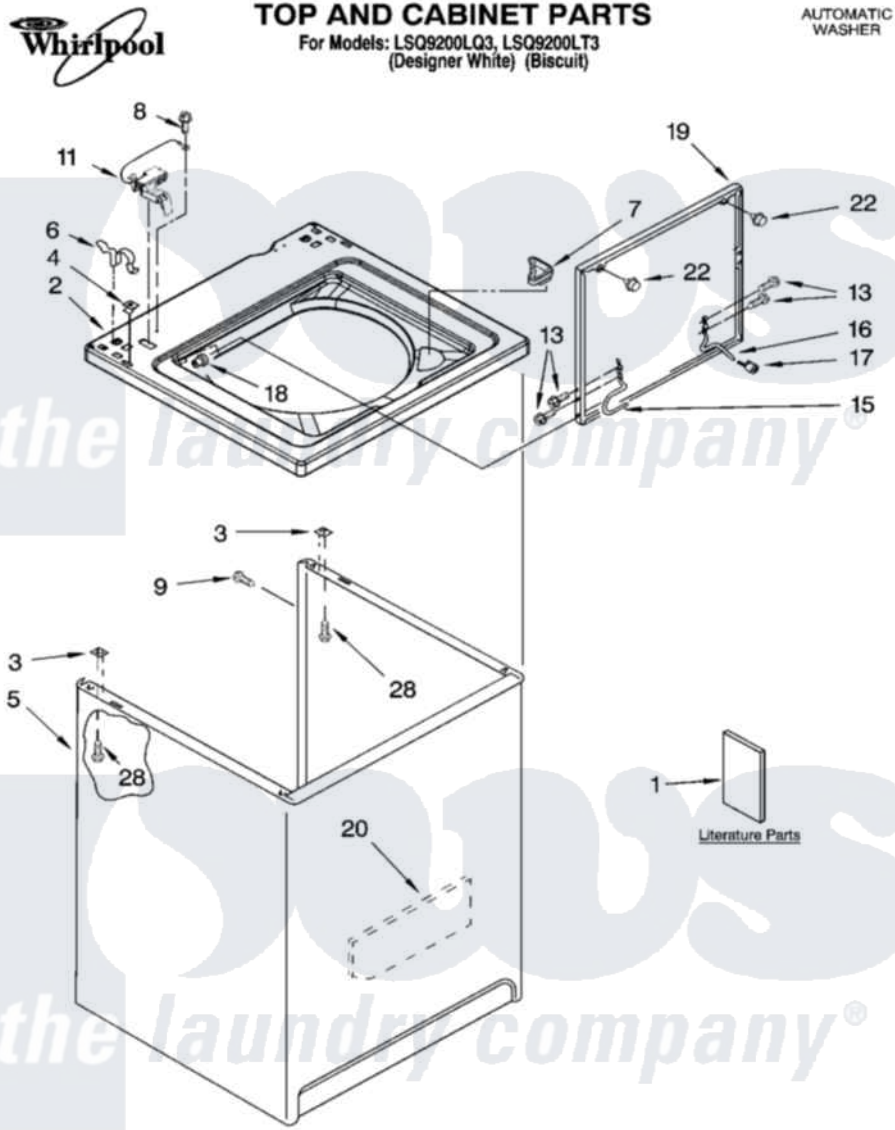

Whirlpool LSQ9200LT3 01 - TOP AND CABINET PARTS

11-03 Litho in U.S.A. (drd)

1

Part No. 8180177

Whirlpool Residential Whirlpool LSQ9200LT3 Washer Parts Parts Diagram 01 - TOP AND CABINET PARTS

[Click on the part number to view part](#)

Item	Original Part Number	Replaced By	Status	Part Description
1	LIT3956025		Not Available	Literature Parts (Installation Instructions)
"	LIT3955907		Not Available	Literature Parts (Feature Sheet)
"	LIT3955869			Literature Parts
"	LIT3956340		Not Available	Literature Parts (Energy Guide)
"	LIT8558184		Not Available	Literature Parts (Wiring Diagram)
"	N/A		Not Available	Following May Be Purchased DO-IT-YOURSELF REPAIR MANUALS
"	LIT4313896	4313896		Do-It-Yourself Repair Manuals
2	8318064			Top
"	8318066			Top
3	62750			Spacer, Cabinet To Top (4)
4	357213			Nut, Push-In
5	63424			Cabinet
"	3954357			Cabinet

6	62780		Clip, Top And Cabinet And Rear Panel
7	3362952		Dispenser, Bleach
8	3351614		Screw, Gearcase Cover Mounting
9	3357011	308685	Side Trim)
11	8318084		Switch, Lid
13	3351355	W10119828	Screw, Lid Hinge Mounting
15	8318088		Hinge, Lid
16	54583		Hinge, Lid
17	19119		Bumper, Lid Hinge
18	21258		Bearing, Lid Hinge
19	8542387	W10193857	Lid
"	8542384	3957520	Lid
20	3976348		Absorber, Sound
22	9724509		Bumper, Lid
28	3390631		Screw, 10-16 X 3/8