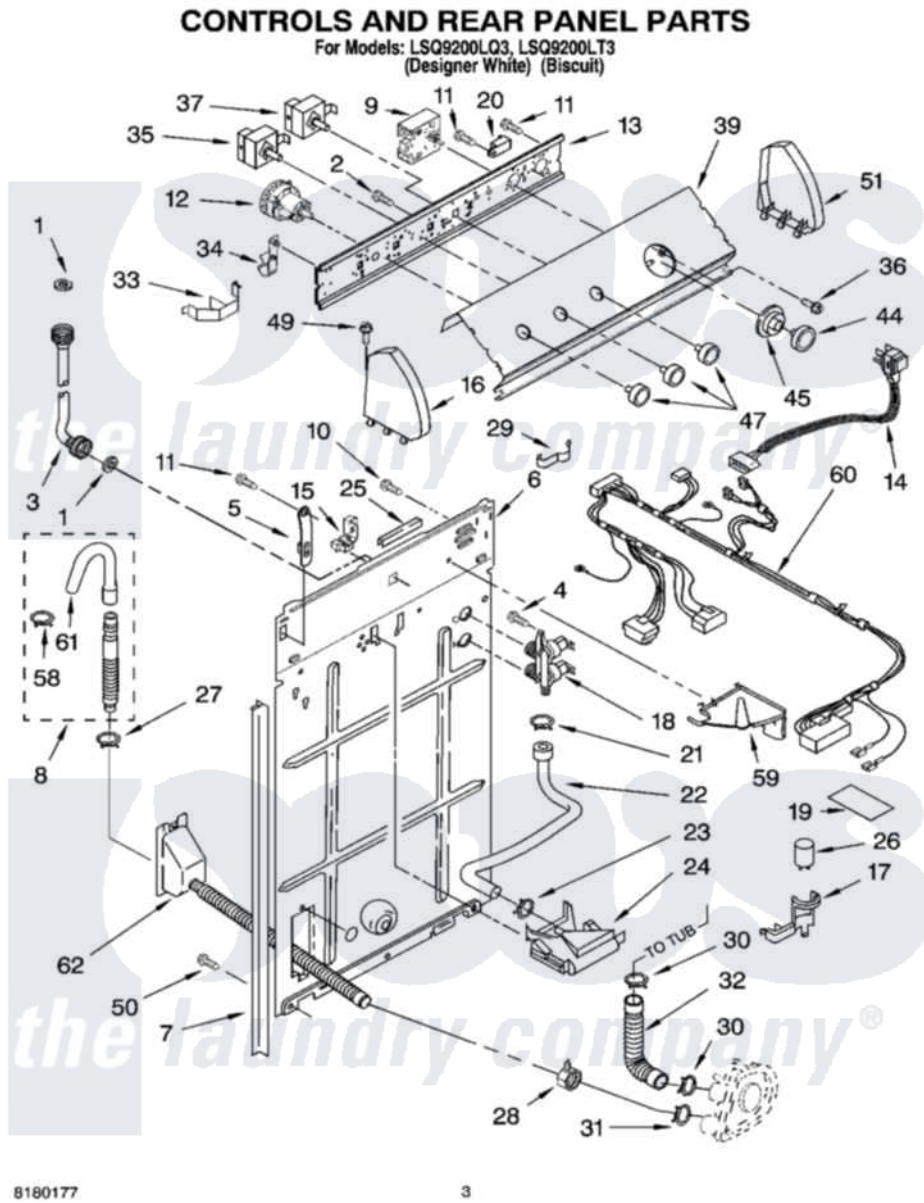

Whirlpool LSQ9200LT3 02 - CONTROLS AND REAR PANEL PARTS

Whirlpool [Residential Whirlpool LSQ9200LT3 Washer Parts](#) Parts Diagram 02 - CONTROLS AND REAR PANEL PARTS
Click on the part number to view part

Item	Original Part Number	Replaced By	Status	Part Description
1	3976300	16123		Washer Inlet-Hose Miscellaneous Parts Must be Ordered Separately.
2	3400073			Screw, Ground
3	3949374	89503		Hose-Inlet
"	3949375	89503		Hose-Inlet
4	9740848			Screw, Mixing Valve Mounting
5	8318255	8568314		Strap, Console
6	3357978			Panel, Rear
7	62747			Pad, Rear Panel
8	3951609	285664		Hose
"	661577	285666		Hose
"	3357090	285702		Hose
9	8546165			Timer, Control
10	3351614			Screw, Gearcase Cover Mounting
11	90767			Screw, 8A X 3/8 HeX Washer Head Tapping