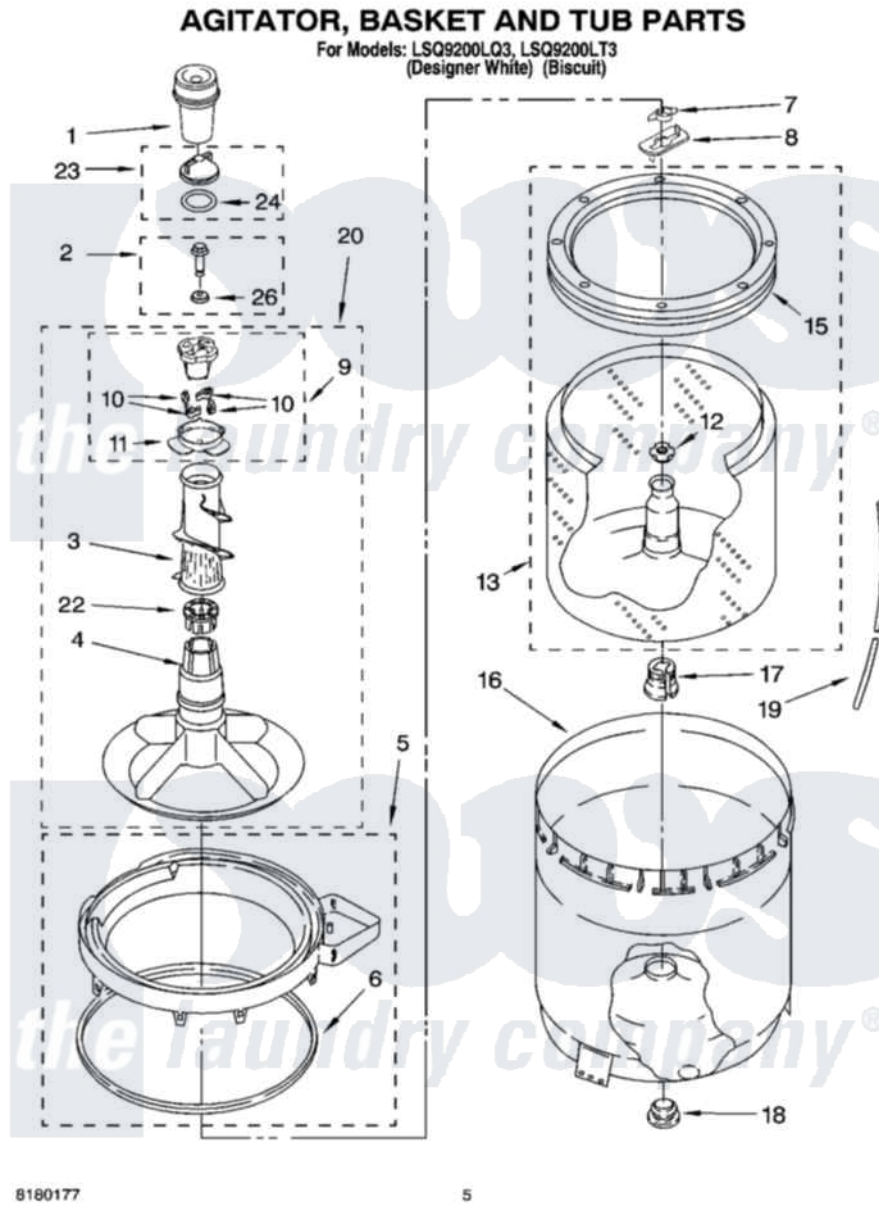

# Whirlpool LSQ9200LT3 03 - AGITATOR, BASKET AND TUB PARTS

8180177

5

Whirlpool Residential Whirlpool LSQ9200LT3 Washer Parts Parts Diagram 03 - AGITATOR, BASKET AND TUB PARTS

[Click on the part number to view part](#)

Item	Original Part Number	Replaced By	Status	Part Description
1	<a href="#">63580</a>			Dispenser, Fabric Softener
2	<a href="#">358237</a>			Screw And Washer
3	<a href="#">3348752</a>			Mover, Clothes
4	<a href="#">3347288</a>			Agitator
5	8528150	<a href="#">W10445870</a>		Ring-Tub
6	<a href="#">3976308</a>			Gasket, Tub Ring
7	<a href="#">3354845</a>			Clip, Agitator
8	3355921	<a href="#">8543666</a>		Washer, Agitator
9	3363663	<a href="#">285811</a>		Cam-Agitator
10	3366877	<a href="#">80040</a>		Dog-Agitator
11	<a href="#">3363661</a>			Bearing, Driven Cam
12	<a href="#">21366</a>			Nut, Spanner
13	8526016	<a href="#">W10389328</a>		Clothes Container, Assembly
15	8519788	<a href="#">387240</a>		Ring, Balance
16	<a href="#">63849</a>			Strain Relief, Power Cord
17	<a href="#">389140</a>			Tub Block, Basket Drive

18	<a href="#">383727</a>		Gasket, Centerpodt
19	3347780	<a href="#">353244</a>	Hose, Pressure Switch
20	3348117	<a href="#">285565</a>	Agitator
22	3350389	<a href="#">285587</a>	Washer
23	3354733	<a href="#">W10074580</a>	Cap, Barrier
24	3348855	<a href="#">W10072840</a>	Fabric Softener
26	<a href="#">3949550</a>		Washer