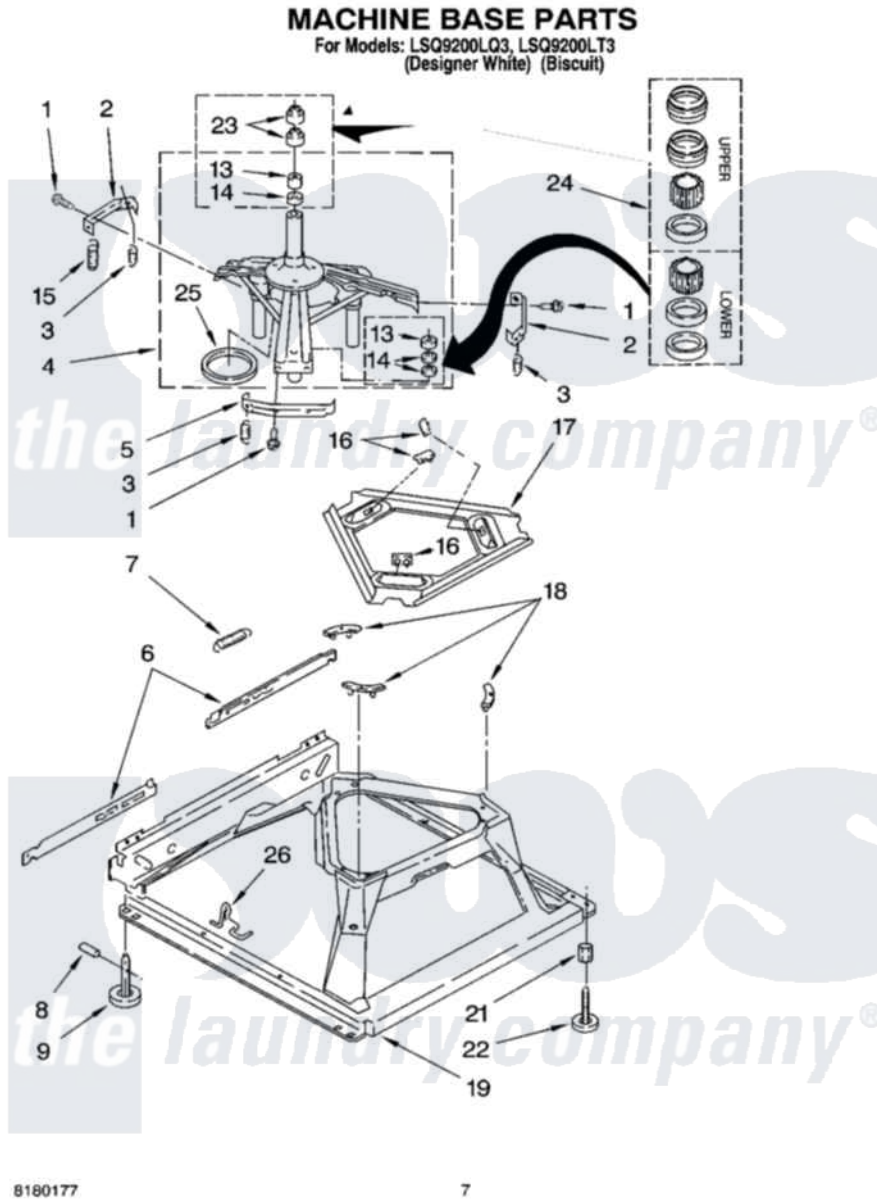

Whirlpool LSQ9200LT3 04 - MACHINE BASE PARTS

Whirlpool [Residential Whirlpool LSQ9200LT3 Washer Parts](#) Parts Diagram 04 - MACHINE BASE PARTS
Click on the part number to view part

Item	Original Part Number	Replaced By	Status	Part Description
1	3400076			Screw, Bracket Mounting
2	64067			Bracket, Spring Outer
3	63907			Spring, Suspension
4	3362087	280184		Support
5	64065			Bracket, Spring Outer
6	63466			Link, Leveling Mechanism
7	62597	8316845		Spring
8	62837			Pin, Knurled
9	62596	285244		Feet-Leveling
13	3347047	8546455		Bearing, Centerpost
14	357409	359449		Seal, Agitator Shaft
15	388492	W10250667		Spring, Counterweight
16	62568	285219		Pad
17	3946509			Plate, Suspension
18	3363660	285744		Pad
19	3946512	285771		Base

21	3359452		Nut, Lock
22	389102	W10001130	Foot, Leveling
23	356934	8577376	Seal, Centerpost
24	285203		Centerpost Bearing Kit
25	63134		Ring, Sound Deadening
26	63806	W10145155	Retainer, Suspension Spring