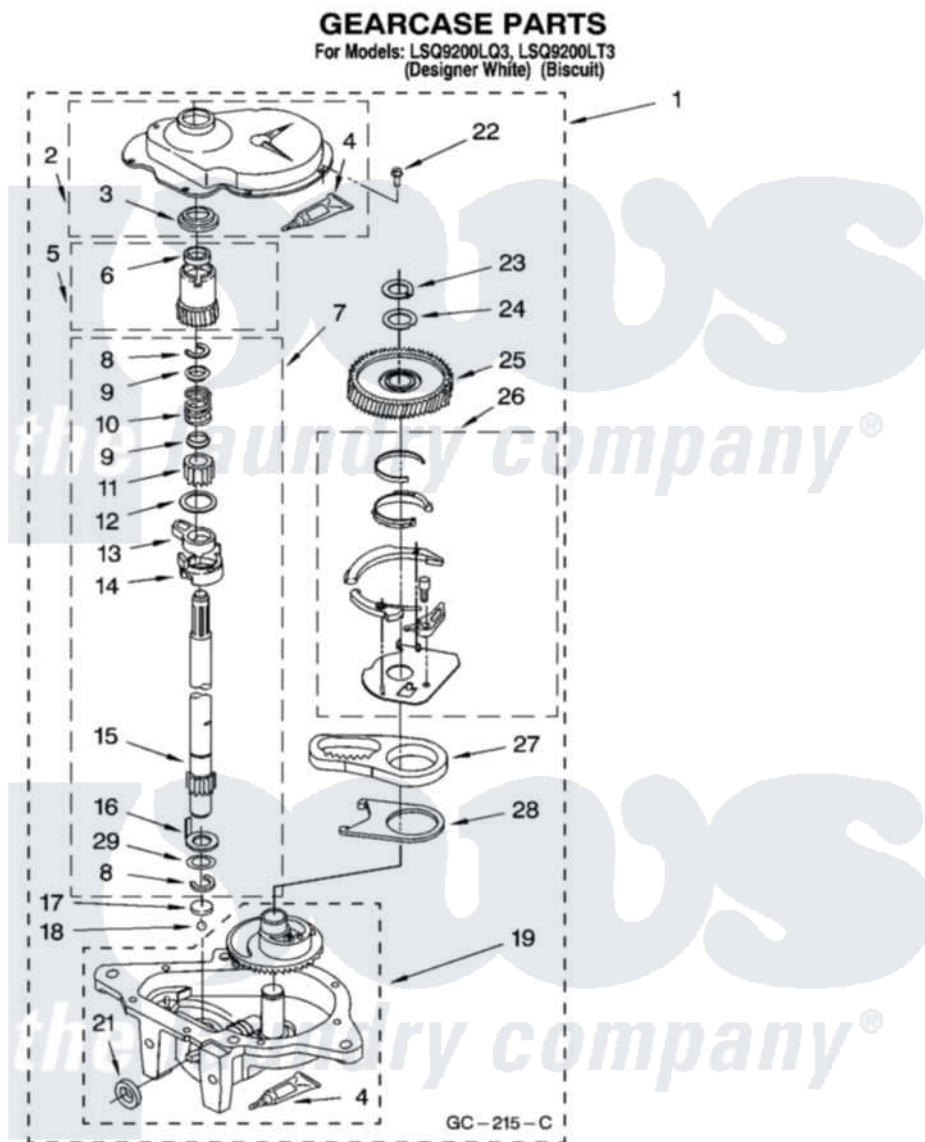

Whirlpool LSQ9200LT3 08 - GEARCASE PARTS

12

8180177

Whirlpool [Residential Whirlpool LSQ9200LT3 Washer Parts](#) Parts Diagram 08 - GEARCASE PARTS
Click on the part number to view part

Item	Original Part Number	Replaced By	Status	Part Description
1	3360630	3360629		Gearcase
2	285202			Cover, Gearcase
3	3349985			Seal, Gearcase Cover
4	285195			Sealer Sealer, Gasket
5	63320	285362		Gear and Pinion
6	356427			Seal, Spin Pinion
7	389387			Shaft, Agitator
8	90369		Not Available	Ring, Retaining (2)
9	62677			Retainer, Spring
10	62676			Spring, Agitator
11	63273	285509		Shaft, Agitator
12	62619			Washer, Agitator Gear
13	62580	285206		Cam-Agitator
14	62581	285206		Cam-Agitator
15	285509			Shaft, Agitator
16	62618			Washer, Cam Thrust

17	16018	285205	Bearing
18	85529	285205	Bearing
19	389230	285515	Gearcase
21	285352		Seal Kit, Thrust Plug
22	3351614		Screw, Gearcase Cover Mounting
23	3362552	285765	Ring-Retr
24	285735	285766	Washer Kit, Thrust
25	62570	285362	Gear and Pinon
26	388253	999516	Shelf-Glas
27	3349296	8546456	Rack, Connecting
28	62621		Actuator, Shift
29	388815		Washer, Intermediate 1 3976263 Miscellaneous Parts Bag 2 3976300 Washer, Inlet Hose 3 3366913 Clamp, Hose