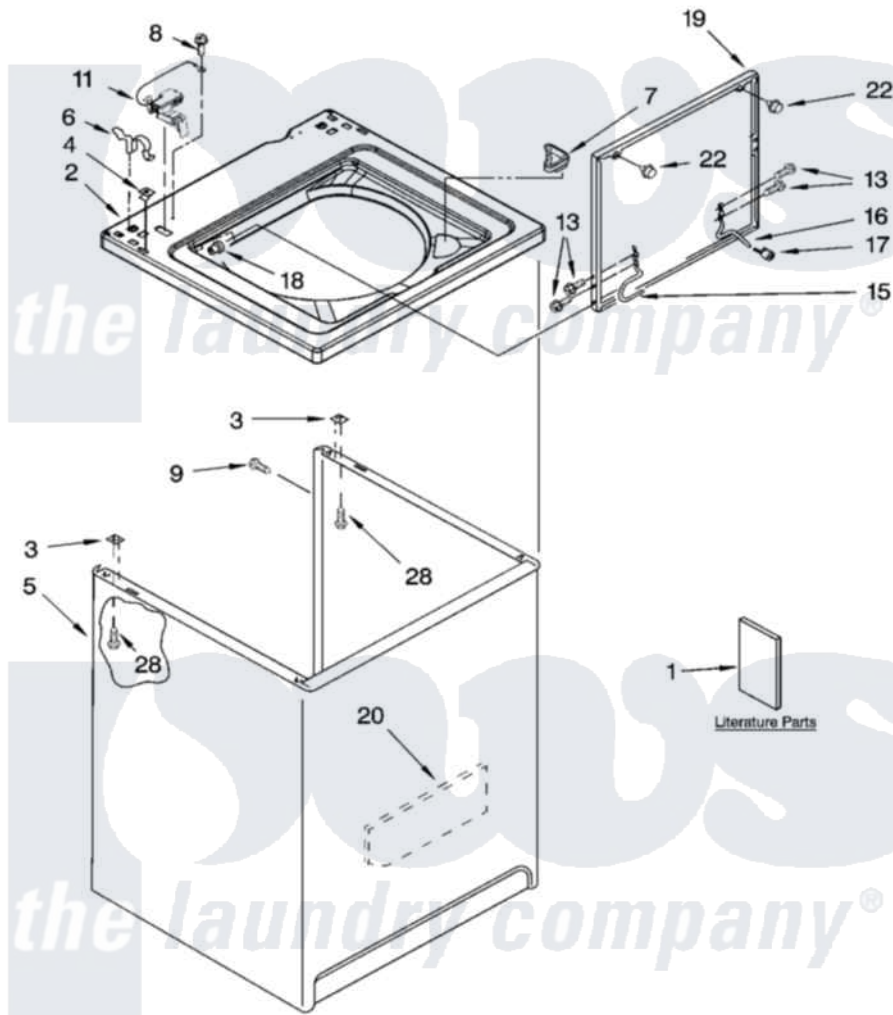

Whirlpool LSQ9200PQ0 01 - TOP AND CABINET PARTS

TOP AND CABINET PARTS

For Models: LSQ9200PQ0, LSQ9200PT0
(Designer White) (Biscuit)

AUTOMATIC
WASHER

06-04 Litho in U.S.A. (dtd)

1

Part No. 8180442

[Whirlpool Residential Whirlpool LSQ9200PQ0 Washer Parts](#) Parts Diagram 01 - TOP AND CABINET PARTS

[Click on the part number to view part](#)

| Item | Original Part Number | Replaced By | Status | Part Description |
|------|-------------------------|-------------|---------------|--|
| 1 | 3956025 | | Not Available | Installation Instructions |
| " | 3955907 | | Not Available | Feature Sheet |
| " | 3955869 | | Not Available | Use & Care Guide |
| " | 3956921 | | Not Available | Energy Guide |
| " | 8557303 | | Not Available | Wiring Diagram |
| " | N/A | | Not Available | Following May Be Purchased DO-IT-YOURSELF REPAIR MANUALS |
| " | 4313896 | | | Do-It-Yourself Repair Manuals |
| 2 | 8318064 | | | Top |
| " | 8318066 | | | Top |
| 3 | 62750 | | | Spacer, Cabinet To Top (4) |
| 4 | 357213 | | | Nut, Push-In |
| 5 | 63424 | | | Cabinet |
| " | 3954357 | | | Cabinet |
| 6 | 62780 | | | Clip, Top And Cabinet And Rear Panel |

| | | | |
|----|-------------------------|---------------------------|--------------------------------|
| 7 | 3362952 | | Dispenser, Bleach |
| 8 | 3351614 | | Screw, Gearcase Cover Mounting |
| 9 | 3357011 | 308685 | Side Trim) |
| 11 | 8318084 | | Switch, Lid |
| 13 | 3351355 | W10119828 | Screw, Lid Hinge Mounting |
| 15 | 8318088 | | Hinge, Lid |
| 16 | 54583 | | Hinge, Lid |
| 17 | 19119 | | Bumper, Lid Hinge |
| 18 | 21258 | | Bearing, Lid Hinge |
| 19 | 8542387 | W10193857 | Lid |
| " | 8542384 | 3957520 | Lid |
| 20 | 3976348 | | Absorber, Sound |
| 22 | 9724509 | | Bumper, Lid |
| 28 | 3390631 | | Screw, 10-16 X 3/8 |