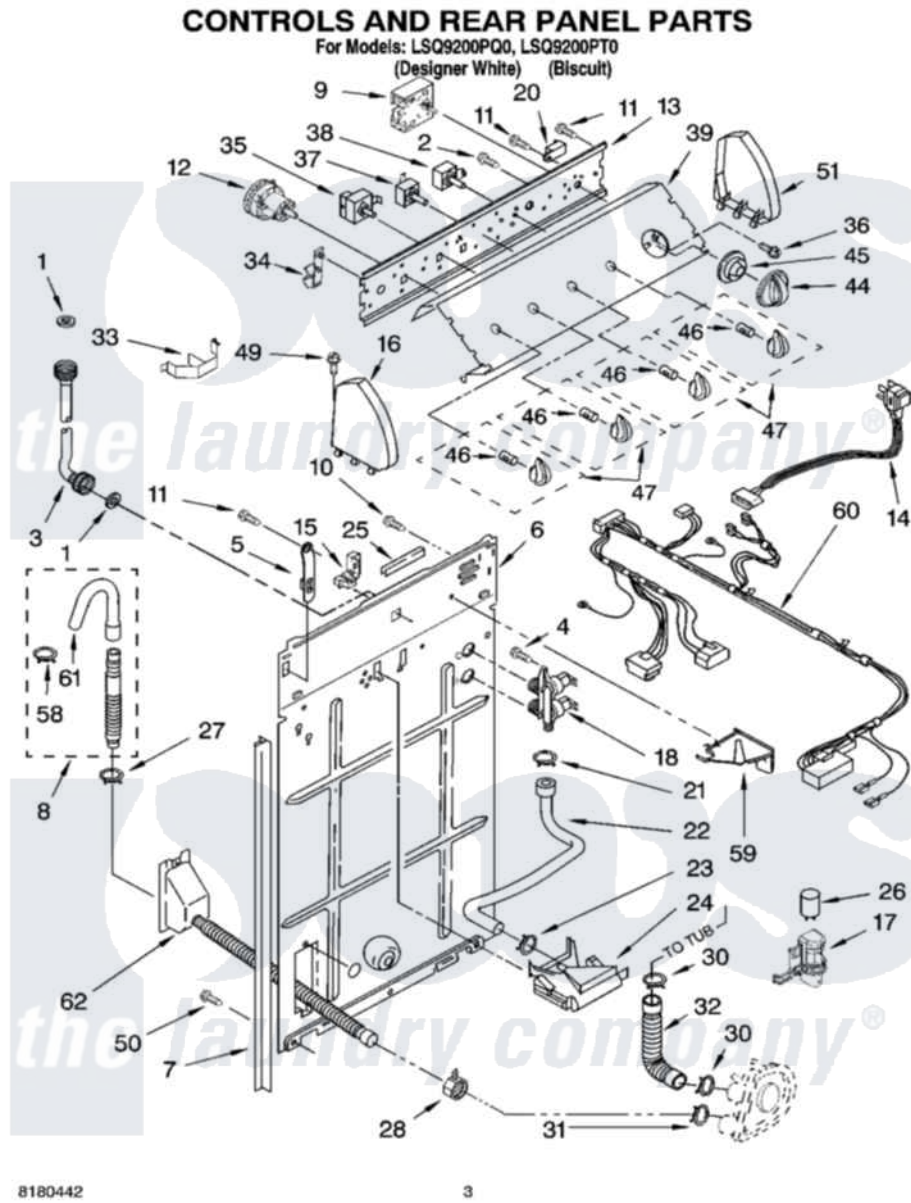

Whirlpool LSQ9200PQ0 02 - CONTROLS AND REAR PANEL PARTS

Whirlpool Residential Whirlpool LSQ9200PQ0 Washer Parts Parts Diagram 02 - CONTROLS AND REAR PANEL PARTS
Click on the part number to view part

Item	Original Part Number	Replaced By	Status	Part Description
1	3976300	16123		Washer Inlet-Hose Miscellaneous Parts Must be Ordered Separately.
2	3400073			Screw, Ground
3	3949374	89503		Hose-Inlet
"	3949375	89503		Hose-Inlet
4	9740848			Screw, Mixing Valve Mounting
5	8318255	8568314		Strap, Console
6	3357978			Panel, Rear
7	62747			Pad, Rear Panel
8	3951609	285664		Hose
"	661577	285666		Hose
"	3357090	285702		Hose
9	8557301			Timer, Control
10	3351614			Screw, Gearcase Cover Mounting
11	90767			Screw, 8A X 3/8 HeX Washer Head Tapping