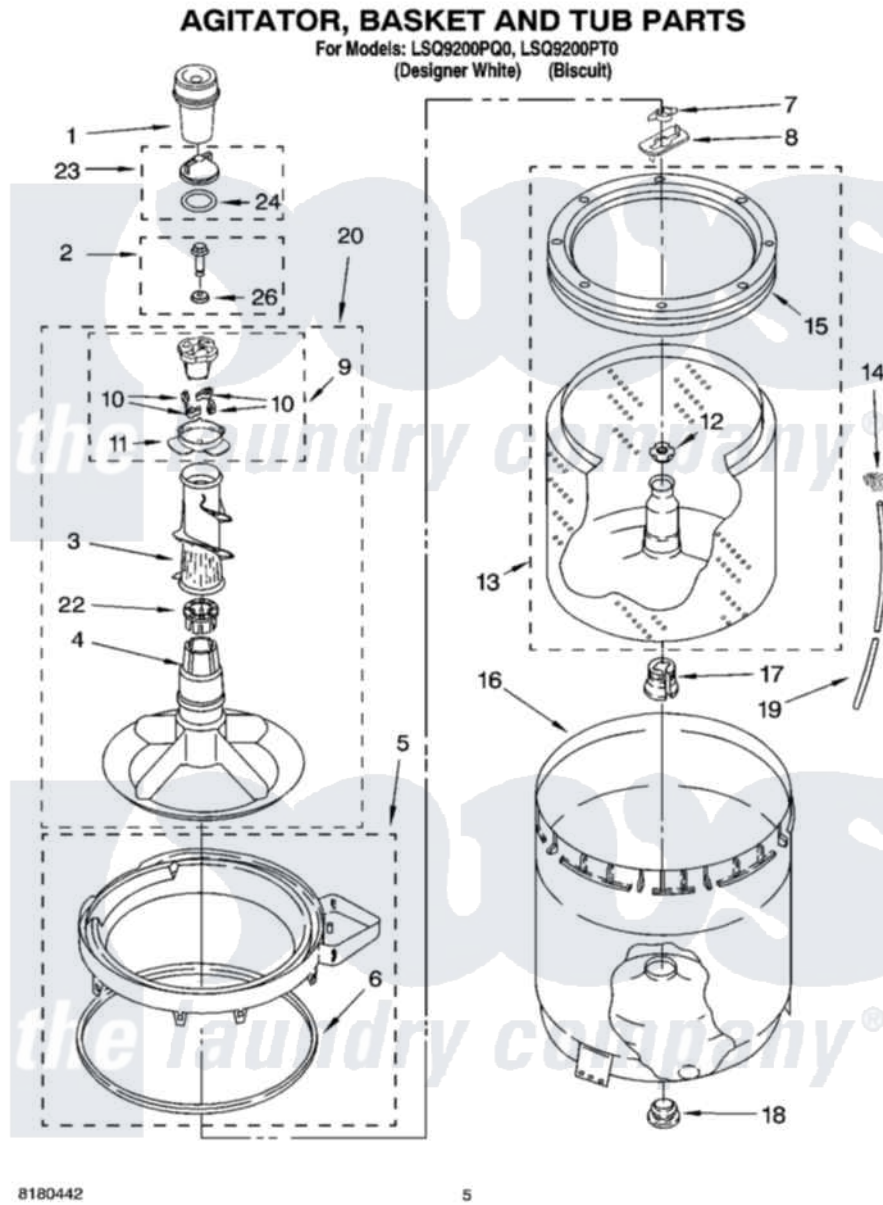

Whirlpool LSQ9200PQ0 03 - AGITATOR, BASKET AND TUB PARTS

8180442

5

Whirlpool [Residential Whirlpool LSQ9200PQ0 Washer Parts](#) Parts Diagram 03 - AGITATOR, BASKET AND TUB PARTS

[Click on the part number to view part](#)

Item	Original Part Number	Replaced By	Status	Part Description
1	63580			Dispenser, Fabric Softener
2	358237			Screw And Washer
3	3348752			Mover, Clothes
4	3347288			Agitator
5	8528150	W10445870		Ring-Tub
6	3976308			Gasket, Tub Ring
7	3354845			Clip, Agitator
8	3355921	8543666		Washer, Agitator
9	3363663	285811		Cam-Agitator
10	3366877	80040		Dog-Agitator
11	3363661			Bearing, Driven Cam
12	21366			Nut, Spanner
13	8526016	W10389328		Clothes Container, Assembly
14	2219077			Clip, Pressure Switch Hose
15	8519788	387240		Ring, Balance
16	63849			Strain Relief, Power Cord

17	389140		Tub Block, Basket Drive
18	383727		Gasket, Centerpodt
19	3347780	353244	Hose, Pressure Switch
20	3348117	285565	Agitator
22	3350389	285587	Washer
23	3354733	W10074580	Cap, Barrier
24	3348855	W10072840	Fabric Softener
26	3949550		Washer