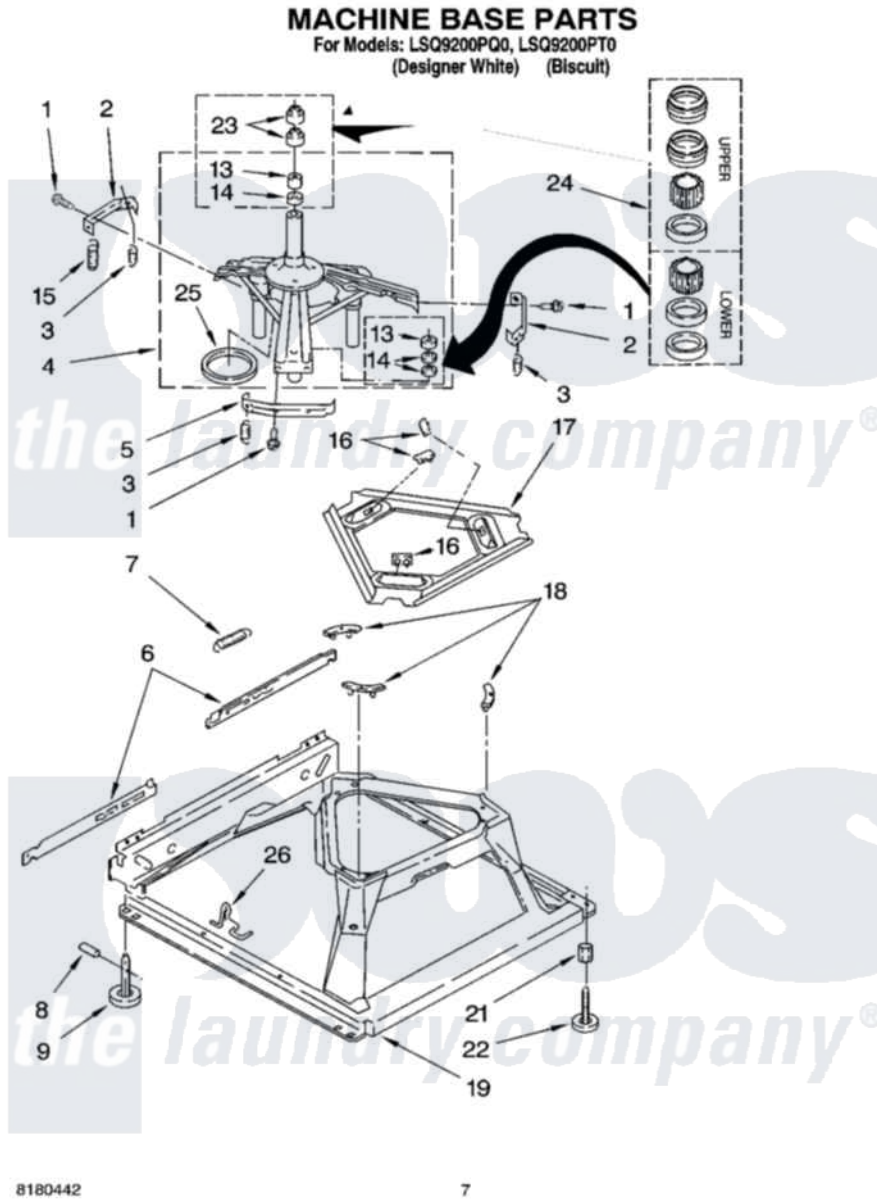

# Whirlpool LSQ9200PQ0 04 - MACHINE BASE PARTS

Whirlpool [Residential Whirlpool LSQ9200PQ0 Washer Parts](#) Parts Diagram 04 - MACHINE BASE PARTS  
Click on the part number to view part

Item	Original Part Number	Replaced By	Status	Part Description
1	<a href="#">3400076</a>			Screw, Bracket Mounting
2	<a href="#">64067</a>			Bracket, Spring Outer
3	<a href="#">63907</a>			Spring, Suspension
4	3362087	<a href="#">280184</a>		Support
5	<a href="#">64065</a>			Bracket, Spring Outer
6	<a href="#">63466</a>			Link, Leveling Mechanism
7	62597	<a href="#">8316845</a>		Spring
8	<a href="#">62837</a>			Pin, Knurled
9	62596	<a href="#">285244</a>		Feet-Leveling
13	3347047	<a href="#">8546455</a>		Bearing, Centerpost
14	357409	<a href="#">359449</a>		Seal, Agitator Shaft
15	388492	<a href="#">W10250667</a>		Spring, Counterweight
16	62568	<a href="#">285219</a>		Pad
17	<a href="#">3946509</a>			Plate, Suspension
18	3363660	<a href="#">285744</a>		Pad
19	3946512	<a href="#">285771</a>		Base

21	<a href="#">3359452</a>		Nut, Lock
22	389102	<a href="#">W10001130</a>	Foot, Leveling
23	356934	<a href="#">8577376</a>	Seal, Centerpost
24	<a href="#">285203</a>		Centerpost Bearing Kit
25	<a href="#">63134</a>		Ring, Sound Deadening
26	63806	<a href="#">W10145155</a>	Retainer, Suspension Spring