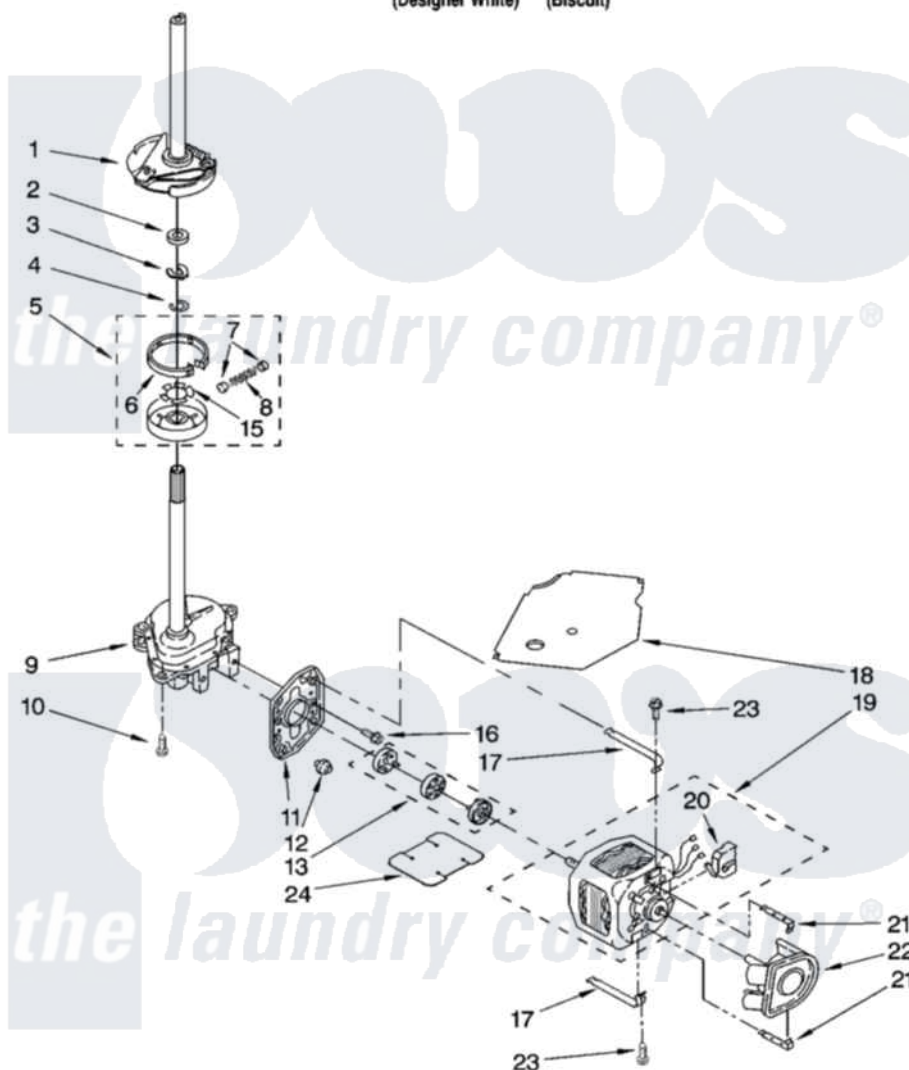

# Whirlpool LSQ9200PQ0 05 - BRAKE, CLUTCH, GEARCASE, MOTOR AND PUMP PARTS

## BRAKE, CLUTCH, GEARCASE, MOTOR AND PUMP PARTS

For Models: LSQ9200PQ0, LSQ9200PT0  
(Designer White) (Biscuit)

8

8180442

Whirlpool [Residential Whirlpool LSQ9200PQ0 Washer Parts](#) Parts Diagram 05 - BRAKE, CLUTCH, GEARCASE, MOTOR AND PUMP PARTS  
Click on the part number to view part

Item	Original Part Number	Replaced By	Status	Part Description
1	388952	<a href="#">285792</a>		Basketdrive
2	<a href="#">63292</a>			Washer, Spin Tube Thrust
3	62697	<a href="#">W10080230</a>		Ring, Spin Tube Support
4	63283	<a href="#">285353</a>		Ring
5	3951311	<a href="#">285785</a>		Clutch
6	3951308	<a href="#">285790</a>		Lining
7	<a href="#">62646</a>			Cap, Clutch Spring
8	<a href="#">3946792</a>			Spring And Damper Assembly
9	3360630	<a href="#">3360629</a>		Gearcase
10	3357334	<a href="#">3400516</a>		Screw Anti-Rattle
11	<a href="#">62611</a>			Plate, Motor Mount To Gearcase
12	<a href="#">62691</a>			Grommet, Motor
13	285753	<a href="#">285753A</a>		Coupling
15	<a href="#">3355454</a>			Clip, Main Drive

16	<a href="#">3400516</a>		Screw Anti-Rattle
17	3349637	<a href="#">W10086010</a>	Retainer, Motor
18	<a href="#">3362089</a>		Shield, Tub To Motor
19	8528157	<a href="#">661600</a>	Motor, Main Drive
20	<a href="#">3952056</a>		Switch, Main Drive Motor
21	<a href="#">8546127</a>		Retainer, Pump
22	<a href="#">3363394</a>		Pump
23	3387485	<a href="#">273556</a>	Screw, 10-16 X 5/8
24	<a href="#">3946532</a>		Shield, Motor