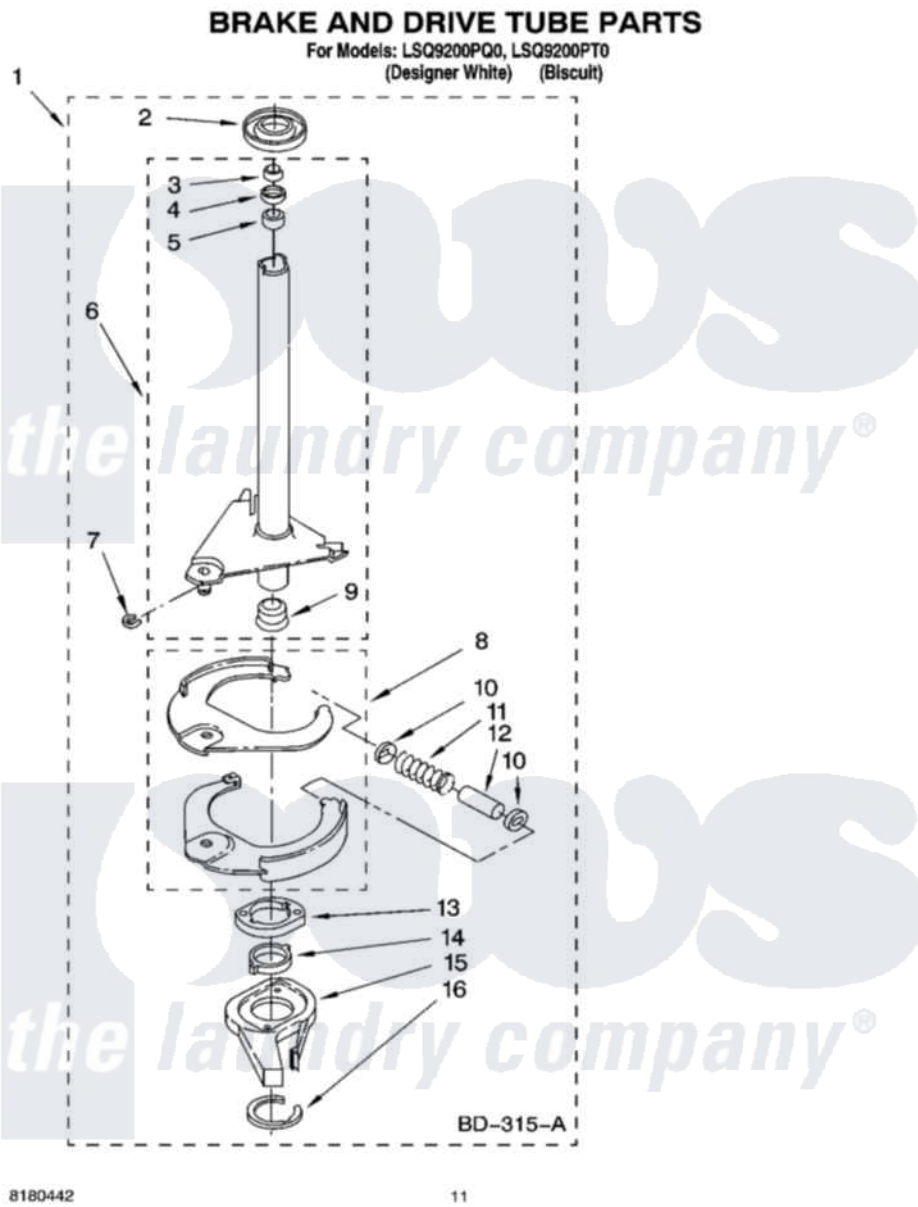

Whirlpool LSQ9200PQ0 07 - BRAKE AND DRIVE TUBE PARTS

8180442

11

Whirlpool [Residential Whirlpool LSQ9200PQ0 Washer Parts](#) Parts Diagram 07 - BRAKE AND DRIVE TUBE PARTS
Click on the part number to view part

Item	Original Part Number	Replaced By	Status	Part Description
1	388952	285792		Basketdrive
2	62658			Ring, Thrust
3	91939			Seal, Shaft
4	356427			Seal, Spin Pinion
5	356937			Spacer, Drive Tube
6	64027	64208		Tube-Spin
7	64035	W10083190		Ring, Retaining
8	64232	285438		Shoe-Brake
9	62703	8546462		"T" Bearing, Spin Tube
10	62648	285658		Sleeve
11	387806		Not Available	Spring, Brake
12	62909	285658		Sleeve
13	63023	8546461		Cam, Brake Release
14	63022			Sleeve, Cam
15	64194	285790		Lining
16	90368	W10083200		Ring, Retaining

" N/A

Not Available

FOLLOWING PARTS NOT
ILLUSTRATED

" [285208](#)

Lubricant