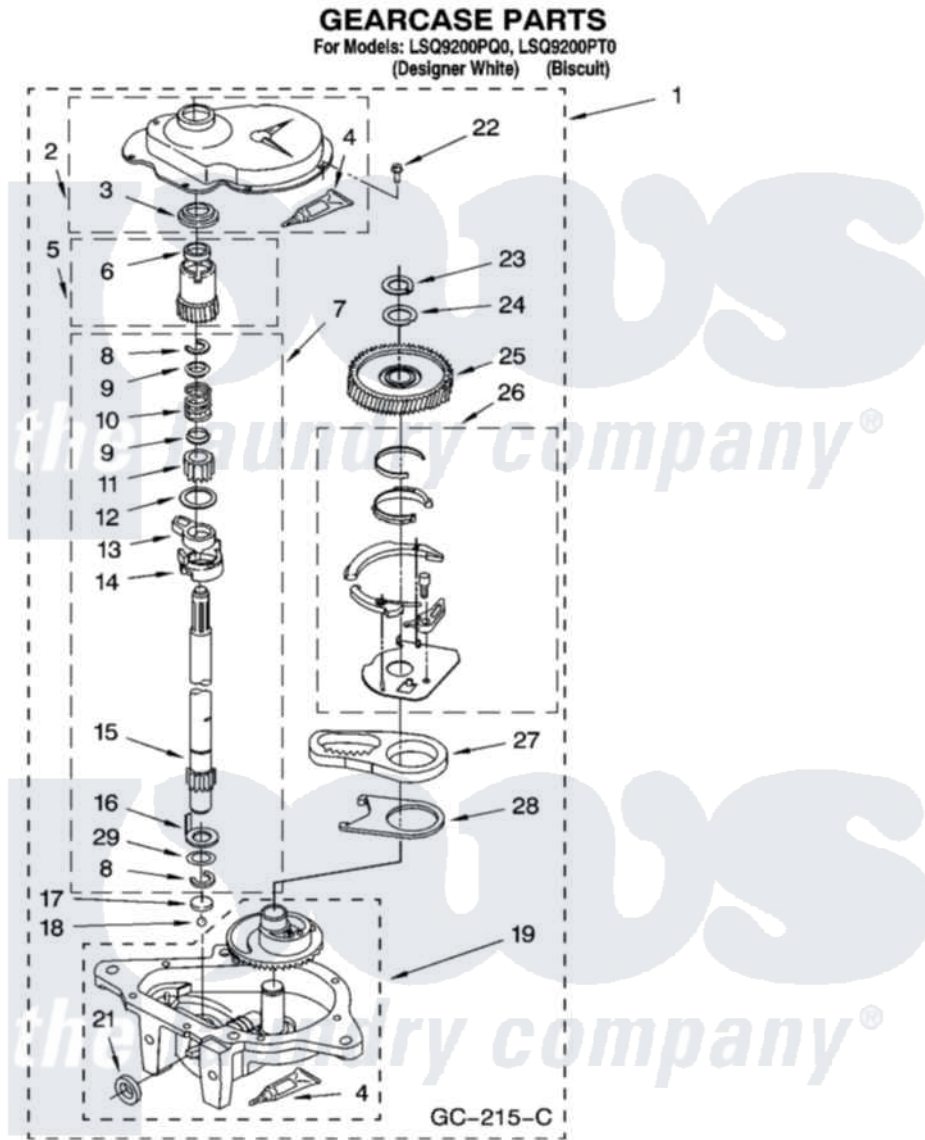

# Whirlpool LSQ9200PQ0 08 - GEARCASE PARTS

12

8180442

Whirlpool [Residential Whirlpool LSQ9200PQ0 Washer Parts](#) Parts Diagram 08 - GEARCASE PARTS  
Click on the part number to view part

Item	Original Part Number	Replaced By	Status	Part Description
1	3360630	<a href="#">3360629</a>		Gearcase
2	<a href="#">285202</a>			Cover, Gearcase
3	<a href="#">3349985</a>			Seal, Gearcase Cover
4	<a href="#">285195</a>			Sealer Sealer, Gasket
5	63320	<a href="#">285362</a>		Gear and Pinion
6	<a href="#">356427</a>			Seal, Spin Pinion
7	<a href="#">389387</a>			Shaft, Agitator
8	90369		Not Available	Ring, Retaining (2)
9	<a href="#">62677</a>			Retainer, Spring
10	<a href="#">62676</a>			Spring, Agitator
11	63273	<a href="#">285509</a>		Shaft, Agitator
12	<a href="#">62619</a>			Washer, Agitator Gear
13	62580	<a href="#">285206</a>		Cam-Agitator
14	62581	<a href="#">285206</a>		Cam-Agitator
15	<a href="#">285509</a>			Shaft, Agitator
16	<a href="#">62618</a>			Washer, Cam Thrust

17	16018	<a href="#">285205</a>	Bearing
18	85529	<a href="#">285205</a>	Bearing
19	389230	<a href="#">285515</a>	Gearcase
21	<a href="#">285352</a>		Seal Kit, Thrust Plug
22	<a href="#">3351614</a>		Screw, Gearcase Cover Mounting
23	3362552	<a href="#">285765</a>	Ring-Retr
24	285735	<a href="#">285766</a>	Washer Kit, Thrust
25	62570	<a href="#">285362</a>	Gear and Pinon
26	388253	<a href="#">999516</a>	Shelf-Glas
27	3349296	<a href="#">8546456</a>	Rack, Connecting
28	<a href="#">62621</a>		Actuator, Shift
29	<a href="#">388815</a>		Washer, Intermediate 1 3976263 Miscellaneous Parts Bag 2 3976300 Washer, Inlet Hose 3 3366913 Clamp, Hose