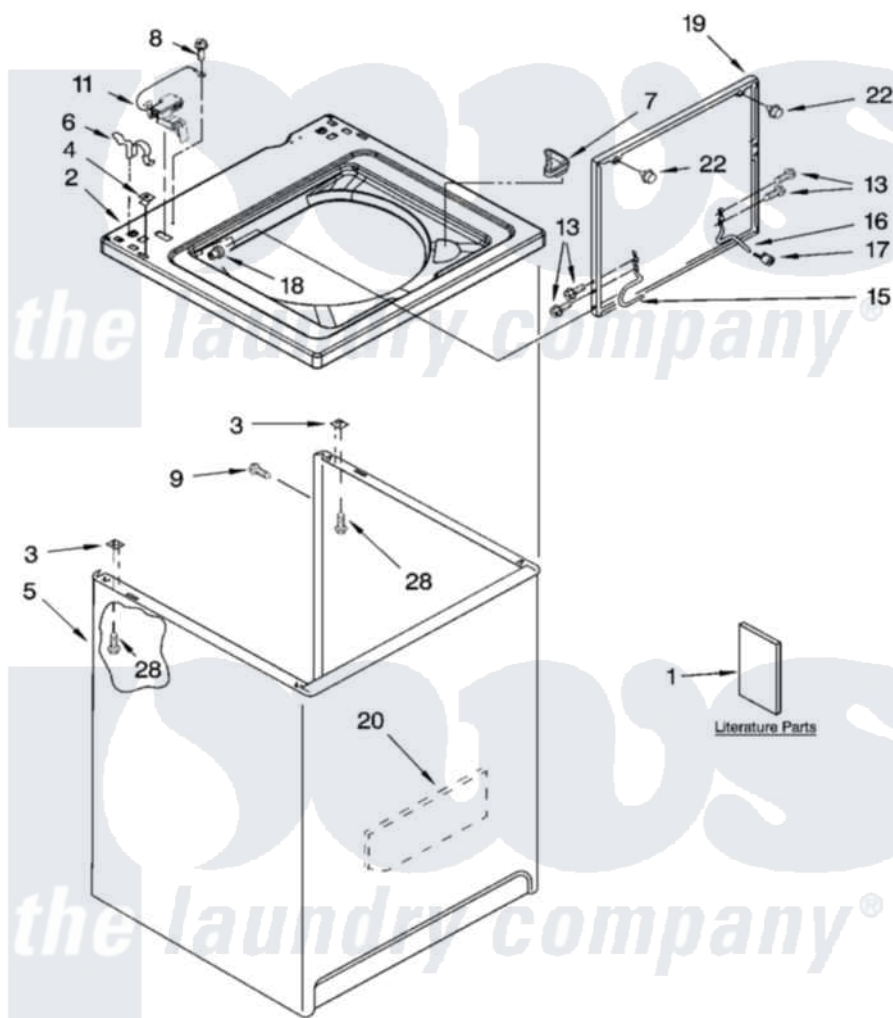

Whirlpool LSQ9200PQ1 01 - TOP AND CABINET PARTS

TOP AND CABINET PARTS

For Models: LSQ9200PQ1, LSQ9200PT1
(Designer White) (Biscuit)

AUTOMATIC
WASHER

5-05 Litho in U.S.A. (drd)

1

Part No. 8180653

[Whirlpool Residential Whirlpool LSQ9200PQ1 Washer Parts](#) Parts Diagram 01 - TOP AND CABINET PARTS

[Click on the part number to view part](#)

Item	Original Part Number	Replaced By	Status	Part Description
1	3957165		Not Available	Installation Instructions
"	3955907		Not Available	Feature Sheet
"	3955869		Not Available	Use & Care Guide
"	3957474		Not Available	Energy Guide
"	8557303		Not Available	Wiring Diagram
"	N/A		Not Available	Following May Be Purchased DO-IT-YOURSELF REPAIR MANUALS
"	4313896			Do-It-Yourself Repair Manuals
2	8318064			Top
"	8318066			Top
3	62750			Spacer, Cabinet To Top (4)
4	357213			Nut, Push-In
5	63424			Cabinet
"	3954357			Cabinet
6	62780			Clip, Top And Cabinet And Rear Panel

7	3362952		Dispenser, Bleach
8	3351614		Screw, Gearcase Cover Mounting
9	3357011	308685	Side Trim)
11	8318084		Switch, Lid
13	3351355	W10119828	Screw, Lid Hinge Mounting
15	8318088		Hinge, Lid
16	54583		Hinge, Lid
17	19119		Bumper, Lid Hinge
18	21258		Bearing, Lid Hinge
19	8542387	W10193857	Lid
"	8542384	3957520	Lid
20	3976348		Absorber, Sound
22	9724509		Bumper, Lid
28	3390631		Screw, 10-16 X 3/8