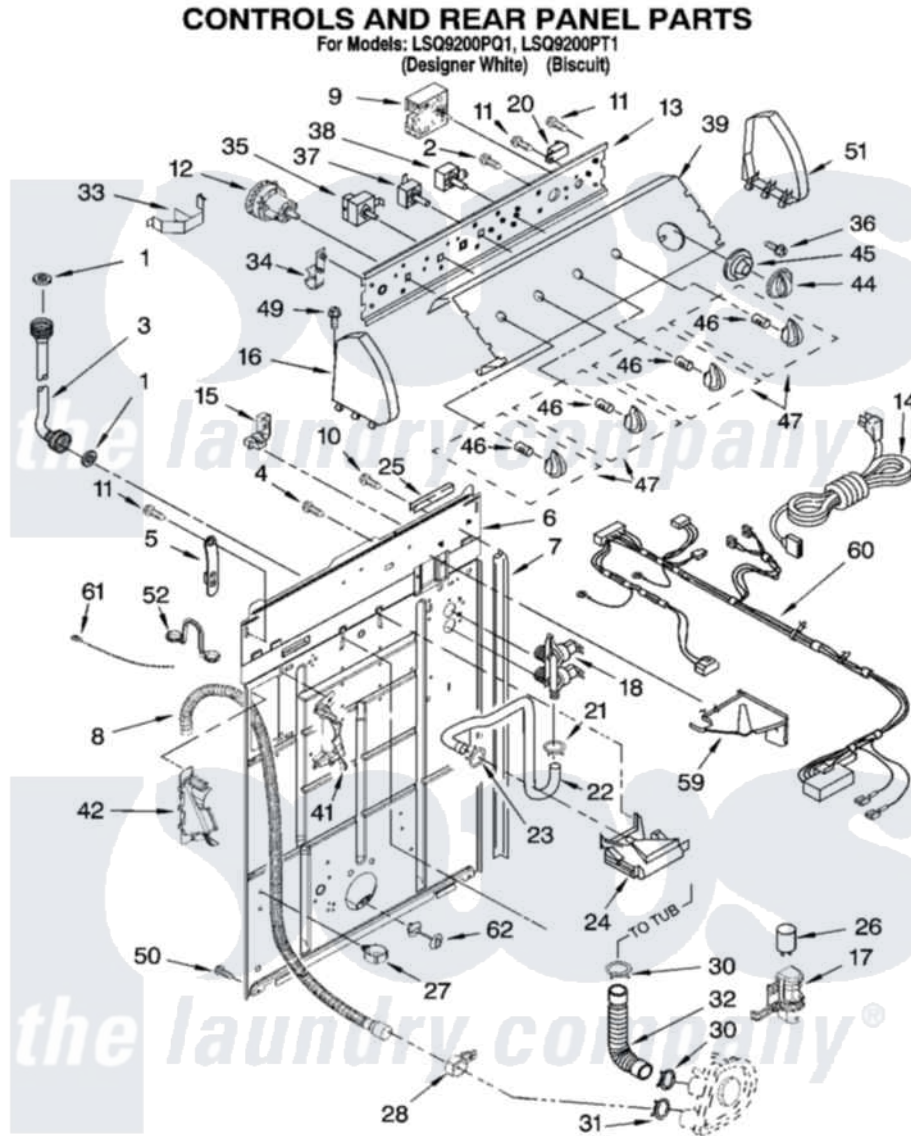

Whirlpool LSQ9200PQ1 02 - CONTROLS AND REAR PANEL PARTS

8180653

3

Whirlpool Residential Whirlpool LSQ9200PQ1 Washer Parts Parts Diagram 02 - CONTROLS AND REAR PANEL PARTS
Click on the part number to view part

Item	Original Part Number	Replaced By	Status	Part Description
1	3976300	16123		Washer Inlet-Hose Miscellaneous Parts Must be Ordered Separately.
2	3400073			Screw, Ground
3	8571377	89503		Hose-Inlet
"	8571378	89503		Hose-Inlet
4	9740848			Screw, Mixing Valve Mounting
5	8568314			Strap, Console
6	8318015			Panel, Rear
7	62747			Pad, Rear Panel
8	8559373	W10096921		Drain Hose Assembly
9	8557301			Timer, Control
10	3351614			Screw, Gearcase Cover Mounting
11	90767			Screw, 8A X 3/8 HeX Washer Head Tapping
12	3366847	W10337780		Switch-WL
13	3948608			Bracket, Control