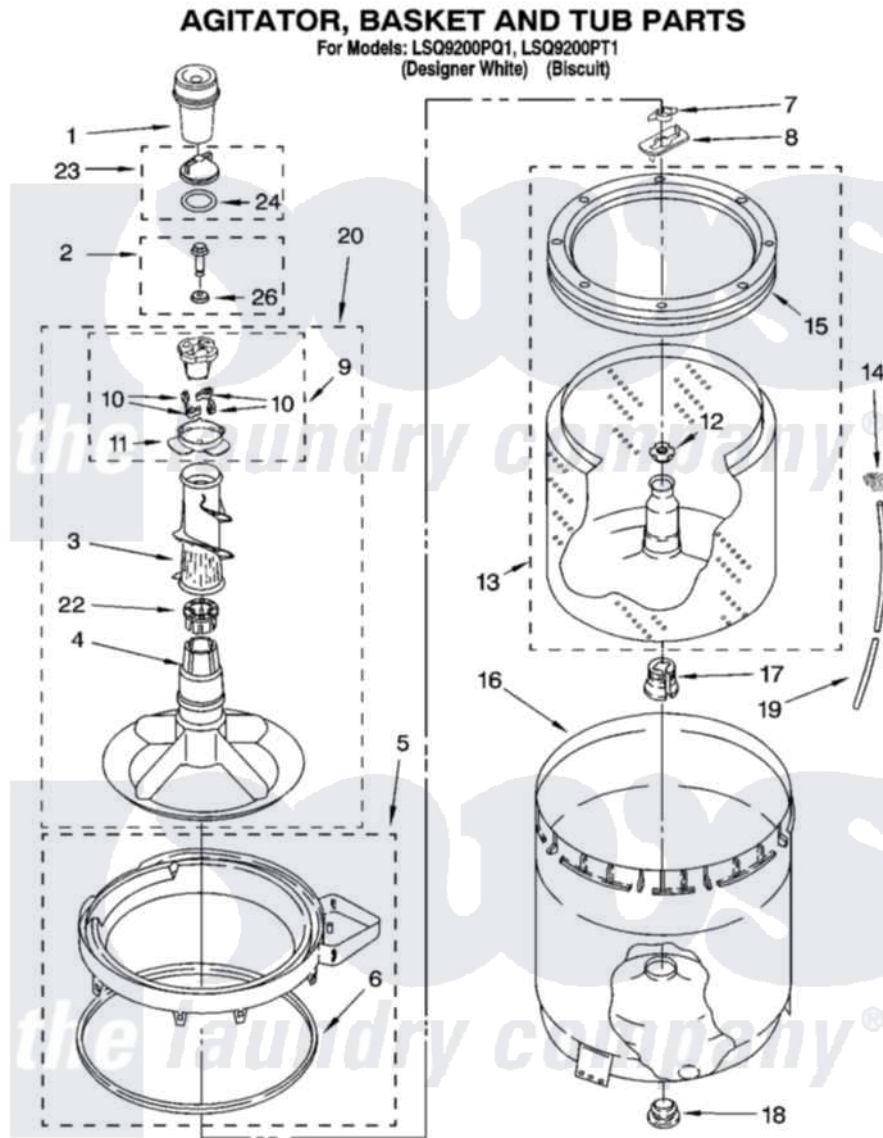

Whirlpool LSQ9200PQ1 03 - AGITATOR, BASKET AND TUB PARTS

8180653

5

Whirlpool Residential Whirlpool LSQ9200PQ1 Washer Parts Parts Diagram 03 - AGITATOR, BASKET AND TUB PARTS

[Click on the part number to view part](#)

Item	Original Part Number	Replaced By	Status	Part Description
1	63580			Dispenser, Fabric Softener
2	358237			Screw And Washer
3	3348752			Mover, Clothes
4	3347288			Agitator
5	8528150	W10445870		Ring-Tub
6	3976308			Gasket, Tub Ring
7	3354845			Clip, Agitator
8	3355921	8543666		Washer, Agitator
9	3363663	285811		Cam-Agitator
10	3366877	80040		Dog-Agitator
11	3363661			Bearing, Driven Cam
12	21366			Nut, Spanner
13	8526016	W10389328		Clothes Container, Assembly
14	2219077			Clip, Pressure Switch Hose
15	8519788	387240		Ring, Balance
16	63849			Strain Relief, Power Cord

17	389140		Tub Block, Basket Drive
18	383727		Gasket, Centerpodt
19	3347780	353244	Hose, Pressure Switch
20	3348117	285565	Agitator
22	3350389	285587	Washer
23	3354733	W10074580	Cap, Barrier
24	3348855	W10072840	Fabric Softener
26	3949550		Washer