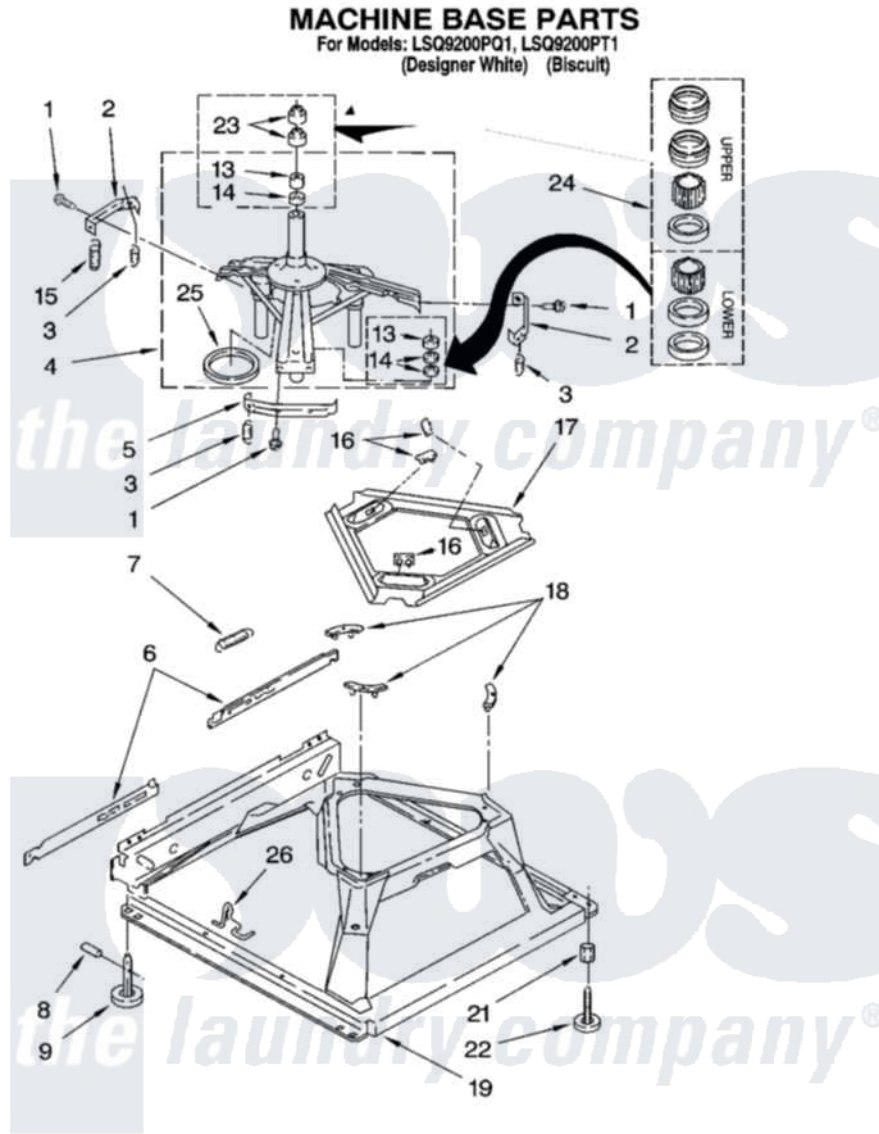

Whirlpool LSQ9200PQ1 04 - MACHINE BASE PARTS

8180653

7

Whirlpool [Residential Whirlpool LSQ9200PQ1 Washer Parts](#) Parts Diagram 04 - MACHINE BASE PARTS
Click on the part number to view part

Item	Original Part Number	Replaced By	Status	Part Description
1	3400076			Screw, Bracket Mounting
2	64067			Bracket, Spring Outer
3	63907			Spring, Suspension
4	8575214	280184		Support
5	64065			Bracket, Spring Outer
6	63466			Link, Leveling Mechanism
7	62597	8316845		Spring
8	62837			Pin, Knurled
9	62596	285244		Feet-Leveling
13	3347047	8546455		Bearing, Centerpost
14	357409	359449		Seal, Agitator Shaft
15	388492	W10250667		Spring, Counterweight
16	62568	285219		Pad
17	3946509			Plate, Suspension
18	3363660	285744		Pad
19	3946512	285771		Base

21	3359452		Nut, Lock
22	389102	W10001130	Foot, Leveling
23	356934	8577376	Seal, Centerpost
24	285203		Centerpost Bearing Kit
25	63134		Ring, Sound Deadening
26	63806	W10145155	Retainer, Suspension Spring