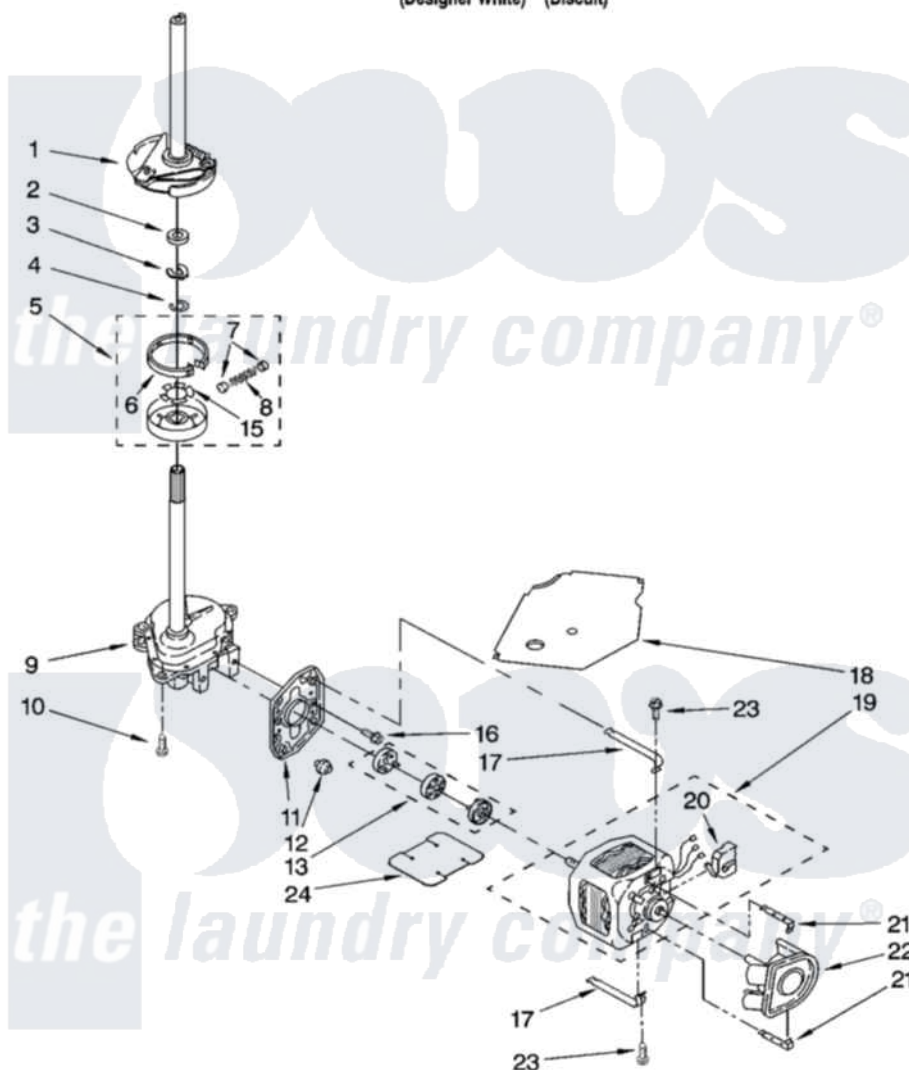

# Whirlpool LSQ9200PQ1 05 - BRAKE, CLUTCH, GEARCASE, MOTOR AND PUMP PARTS

## BRAKE, CLUTCH, GEARCASE, MOTOR AND PUMP PARTS

For Models: LSQ9200PQ1, LSQ9200PT1  
(Designer White) (Biscuit)

8

8180653

Whirlpool [Residential Whirlpool LSQ9200PQ1 Washer Parts](#) Parts Diagram 05 - BRAKE, CLUTCH, GEARCASE, MOTOR AND PUMP PARTS  
Click on the part number to view part

Item	Original Part Number	Replaced By	Status	Part Description
1	388952	<a href="#">285792</a>		Basketdrive
2	<a href="#">63292</a>			Washer, Spin Tube Thrust
3	62697	<a href="#">W10080230</a>		Ring, Spin Tube Support
4	63283	<a href="#">285353</a>		Ring
5	3951311	<a href="#">285785</a>		Clutch
6	3951308	<a href="#">285790</a>		Lining
7	<a href="#">62646</a>			Cap, Clutch Spring
8	<a href="#">3946792</a>			Spring And Damper Assembly
9	3360630	<a href="#">3360629</a>		Gearcase
10	3357334	<a href="#">3400516</a>		Screw Anti-Rattle
11	<a href="#">62611</a>			Plate, Motor Mount To Gearcase
12	<a href="#">62691</a>			Grommet, Motor
13	285753	<a href="#">285753A</a>		Coupling
15	<a href="#">3355454</a>			Clip, Main Drive

16	<a href="#">3400516</a>		Screw Anti-Rattle
17	3349637	<a href="#">W10086010</a>	Retainer, Motor
18	<a href="#">3362089</a>		Shield, Tub To Motor
19	8528157	<a href="#">661600</a>	Motor, Main Drive
20	<a href="#">3952056</a>		Switch, Main Drive Motor
21	<a href="#">8546127</a>		Retainer, Pump
22	<a href="#">3363394</a>		Pump
23	3387485	<a href="#">273556</a>	Screw, 10-16 X 5/8
24	<a href="#">3946532</a>		Shield, Motor