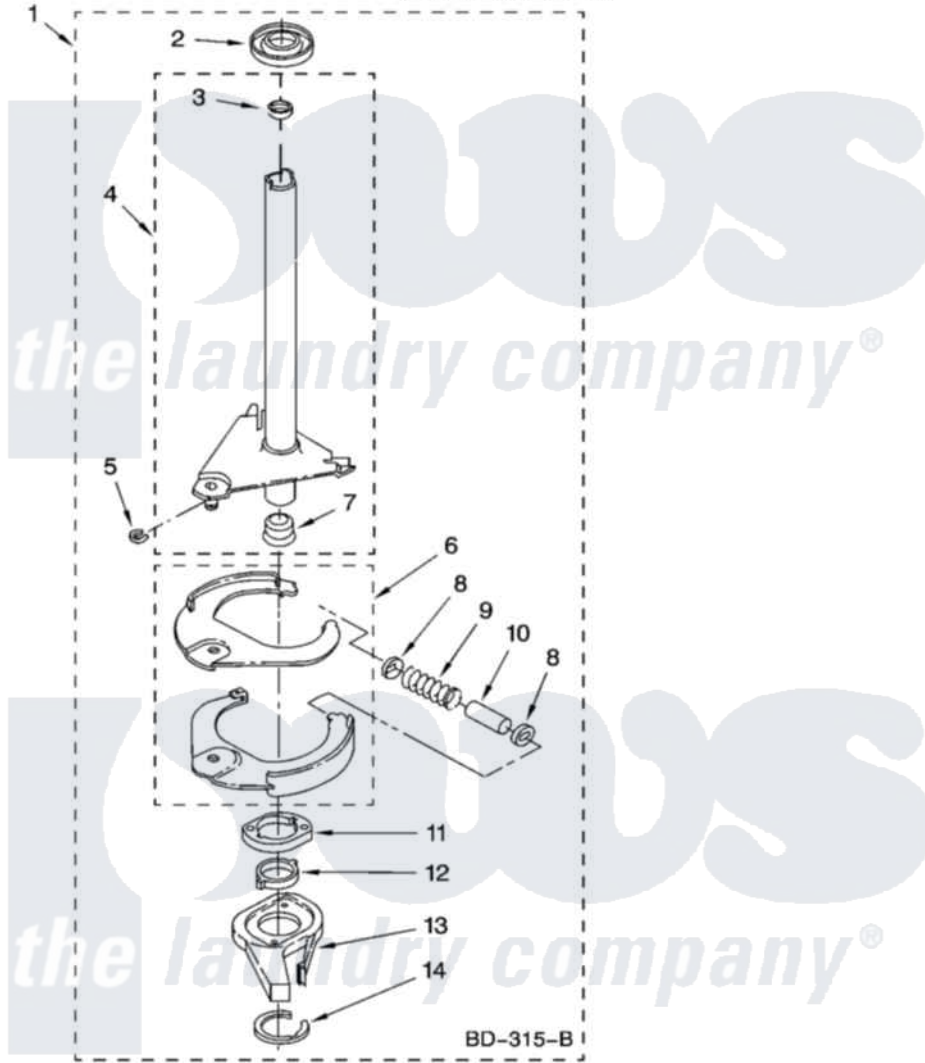

Whirlpool LSQ9200PQ1 07 - BRAKE AND DRIVE TUBE PARTS

BRAKE AND DRIVE TUBE PARTS

For Models: LSQ9200PQ1, LSQ9200PT1
(Designer White) (Biscuit)

8180653

11

Whirlpool [Residential Whirlpool LSQ9200PQ1 Washer Parts](#) Parts Diagram 07 - BRAKE AND DRIVE TUBE PARTS
Click on the part number to view part

Item	Original Part Number	Replaced By	Status	Part Description
1	388952	285792		Basketdrive
2	62658			Ring, Thrust
3	356427			Seal, Spin Pinion
4	64027	64208		Tube-Spin
5	64035	W10083190		Ring, Retaining
6	64232	285438		Shoe-Brake
7	62703	8546462		"T" Bearing, Spin Tube
8	3353956	285658		Sleeve
9	387806		Not Available	Spring, Brake
10	3355360	285658		Sleeve
11	661516	8546461		Cam, Brake Release
12	63022			Sleeve, Cam
13	64194	285790		Lining
14	90368	W10083200		Ring, Retaining
"	N/A		Not Available	FOLLOWING PARTS NOT ILLUSTRATED
"	285208			Lubricant