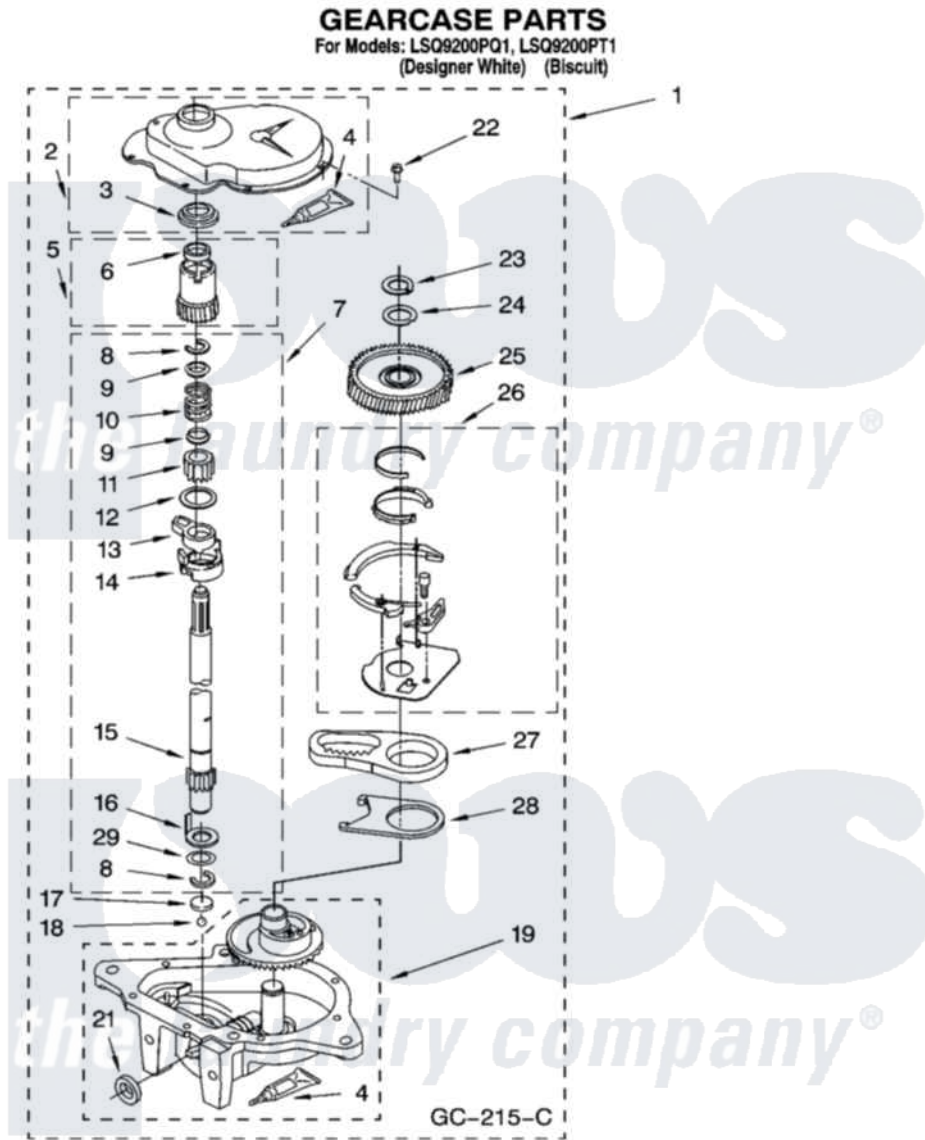

# Whirlpool LSQ9200PQ1 08 - GEARCASE PARTS

12

8180653

Whirlpool [Residential Whirlpool LSQ9200PQ1 Washer Parts](#) Parts Diagram 08 - GEARCASE PARTS  
Click on the part number to view part

Item	Original Part Number	Replaced By	Status	Part Description
1	3360630	<a href="#">3360629</a>		Gearcase
2	<a href="#">285202</a>			Cover, Gearcase
3	<a href="#">3349985</a>			Seal, Gearcase Cover
4	<a href="#">285195</a>			Sealer Sealer, Gasket
5	63320	<a href="#">285362</a>		Gear and Pinion
6	<a href="#">356427</a>			Seal, Spin Pinion
7	<a href="#">389387</a>			Shaft, Agitator
8	90369		Not Available	Ring, Retaining (2)
9	<a href="#">62677</a>			Retainer, Spring
10	<a href="#">62676</a>			Spring, Agitator
11	63273	<a href="#">285509</a>		Shaft, Agitator
12	<a href="#">62619</a>			Washer, Agitator Gear
13	62580	<a href="#">285206</a>		Cam-Agitator
14	62581	<a href="#">285206</a>		Cam-Agitator
15	<a href="#">285509</a>			Shaft, Agitator
16	<a href="#">62618</a>			Washer, Cam Thrust

17	16018	<a href="#">285205</a>	Bearing
18	85529	<a href="#">285205</a>	Bearing
19	389230	<a href="#">285515</a>	Gearcase
21	<a href="#">285352</a>		Seal Kit, Thrust Plug
22	<a href="#">3351614</a>		Screw, Gearcase Cover Mounting
23	3362552	<a href="#">285765</a>	Ring-Retr
24	285735	<a href="#">285766</a>	Washer Kit, Thrust
25	62570	<a href="#">285362</a>	Gear and Pinon
26	388253	<a href="#">999516</a>	Shelf-Glas
27	3349296	<a href="#">8546456</a>	Rack, Connecting
28	<a href="#">62621</a>		Actuator, Shift
29	<a href="#">388815</a>		Washer, Intermediate 1 3976263 Miscellaneous Parts Bag 2 3976300 Washer, Inlet Hose 3 3366913 Clamp, Hose