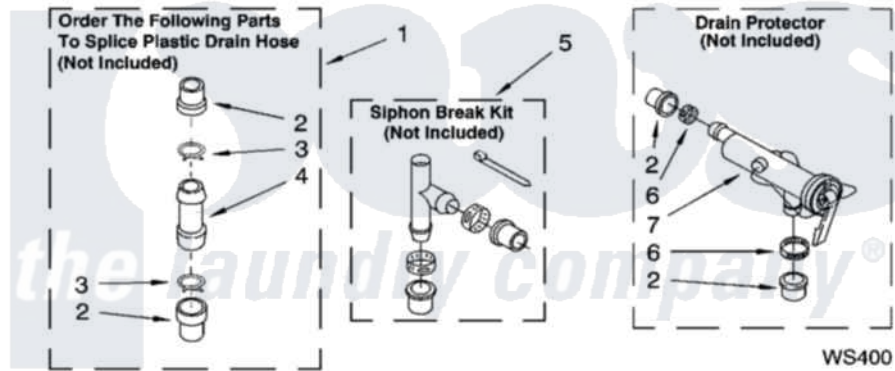

Whirlpool LSQ9200PQ1 09 - WATER SYSTEM PARTS, MISCELLANEOUS PARTS, OPTIONAL PARTS (NOT INCLUDED)

WATER SYSTEM PARTS

For Models: LSQ9200PQ1, LSQ9200PT1
(Designer White) (Biscuit)

8180653

13

Whirlpool [Residential Whirlpool LSQ9200PQ1 Washer Parts](#) Parts Diagram 09 - WATER SYSTEM PARTS, MISCELLANEOUS PARTS, OPTIONAL PARTS (NOT INCLUDED)

[Click on the part number to view part](#)

Item	Original Part Number	Replaced By	Status	Part Description
1	285442			Water System Parts
2	285321			Water System Parts
3	370447	285655		Clamp, Hose
4	16272			Connector, Straight
5	285320			Water System Parts
6	65349	285655		Clamp, Hose
7	367031			Water System Parts
1	3957361			Miscellaneous Parts Bag
2	3976300	16123		Washer Inlet-Hose Miscellaneous Parts Must be Ordered Separately.
3	3359452			Nut, Lock
4	389102	W10001130		Foot, Leveling
	72017			Paint, Touch-Up
"	4392899			Paint, Touch-Up