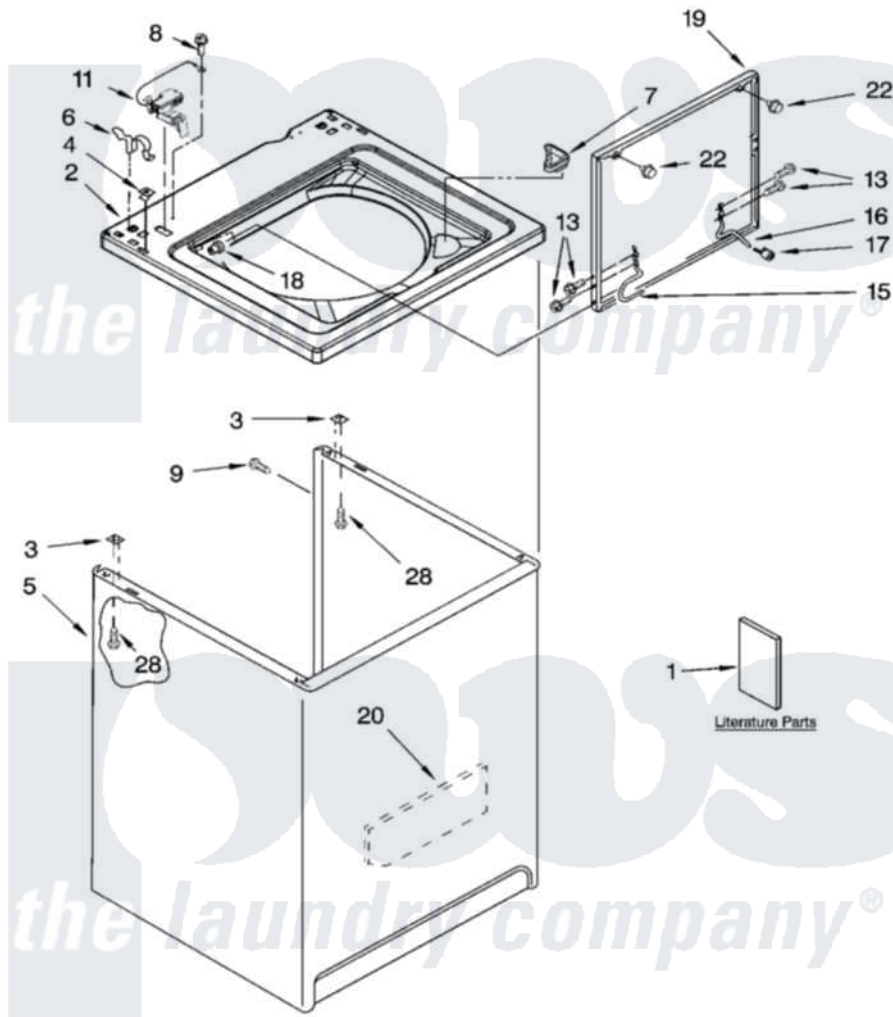

# Whirlpool LSQ9200PQ3 01 - TOP AND CABINET PARTS

## TOP AND CABINET PARTS

For Models: LSQ9200PQ3, LSQ9200PT3  
(Designer White) (Biscuit)

AUTOMATIC  
WASHER

10-05 Litho in U.S.A. (drd)

1

Part No. 8180874

[Whirlpool Residential Whirlpool LSQ9200PQ3 Washer Parts](#) Parts Diagram 01 - TOP AND CABINET PARTS

[Click on the part number to view part](#)

Item	Original Part Number	Replaced By	Status	Part Description
1	3956025		Not Available	Installation Instructions
"	3955907		Not Available	Feature Sheet
"	3955869		Not Available	Use & Care Guide
"	3957474		Not Available	Energy Guide
"	8557303		Not Available	Wiring Diagram
"	N/A		Not Available	Following May Be Purchased DO-IT-YOURSELF REPAIR MANUALS
"	<a href="#">4313896</a>			Do-It-Yourself Repair Manuals
2	<a href="#">8318064</a>			Top
"	<a href="#">8318066</a>			Top
3	62750			Spacer, Cabinet To Top (4)
4	<a href="#">357213</a>			Nut, Push-In
5	<a href="#">63424</a>			Cabinet
"	<a href="#">3954357</a>			Cabinet
6	<a href="#">62780</a>			Clip, Top And Cabinet And Rear Panel