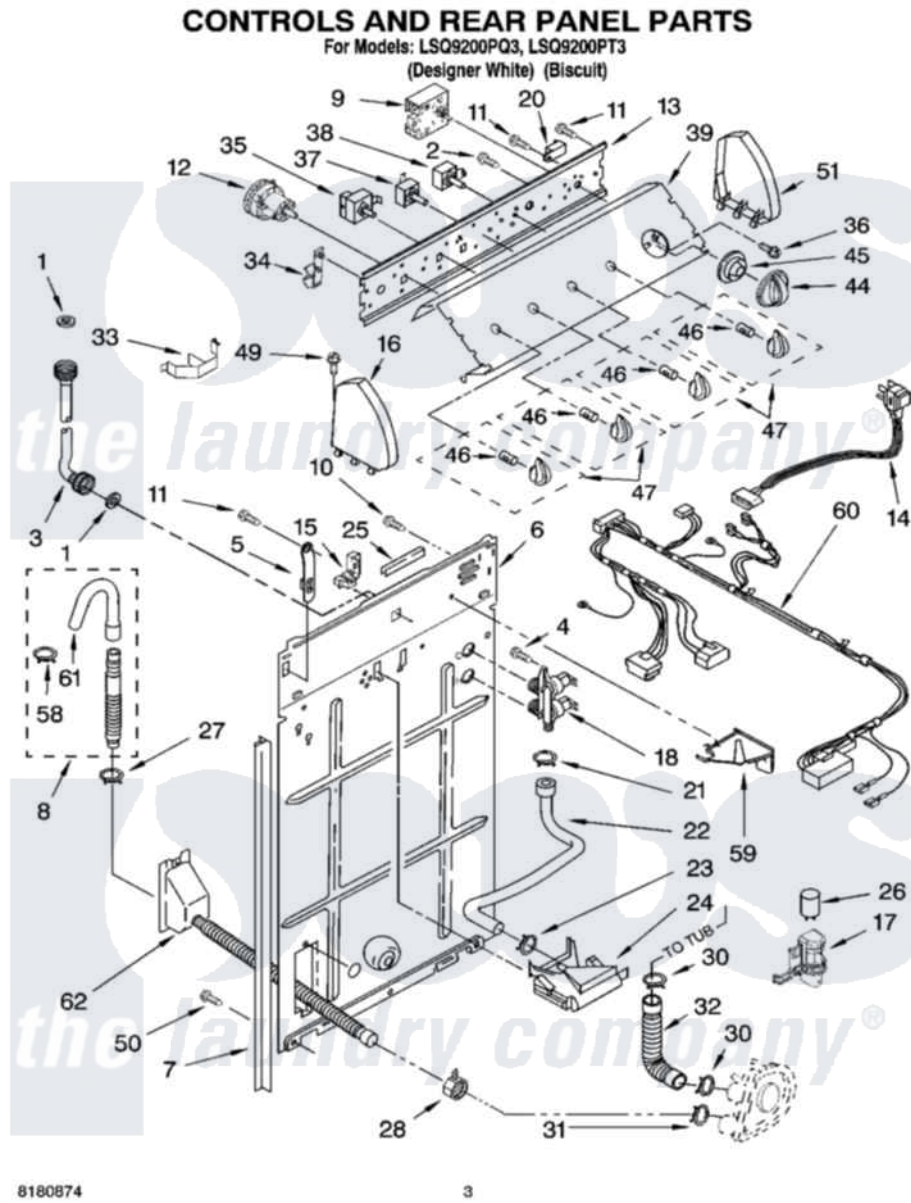

Whirlpool LSQ9200PQ3 02 - CONTROLS AND REAR PANEL PARTS

Whirlpool Residential Whirlpool LSQ9200PQ3 Washer Parts Parts Diagram 02 - CONTROLS AND REAR PANEL PARTS
Click on the part number to view part

Item	Original Part Number	Replaced By	Status	Part Description
1	3976300	16123		Washer Inlet-Hose Miscellaneous Parts Must be Ordered Separately.
2	3400073			Screw, Ground
3	8571377	89503		Hose-Inlet
"	8571378	89503		Hose-Inlet
4	9740848			Screw, Mixing Valve Mounting
5	8568314			Strap, Console
6	3357978			Panel, Rear
7	62747			Pad, Rear Panel
8	3951609	285664		Hose
"	661577	285666		Hose
"	3357090	285702		Hose
9	8557301			Timer, Control
10	3351614			Screw, Gearcase Cover Mounting
11	90767			Screw, 8A X 3/8 HeX Washer Head Tapping