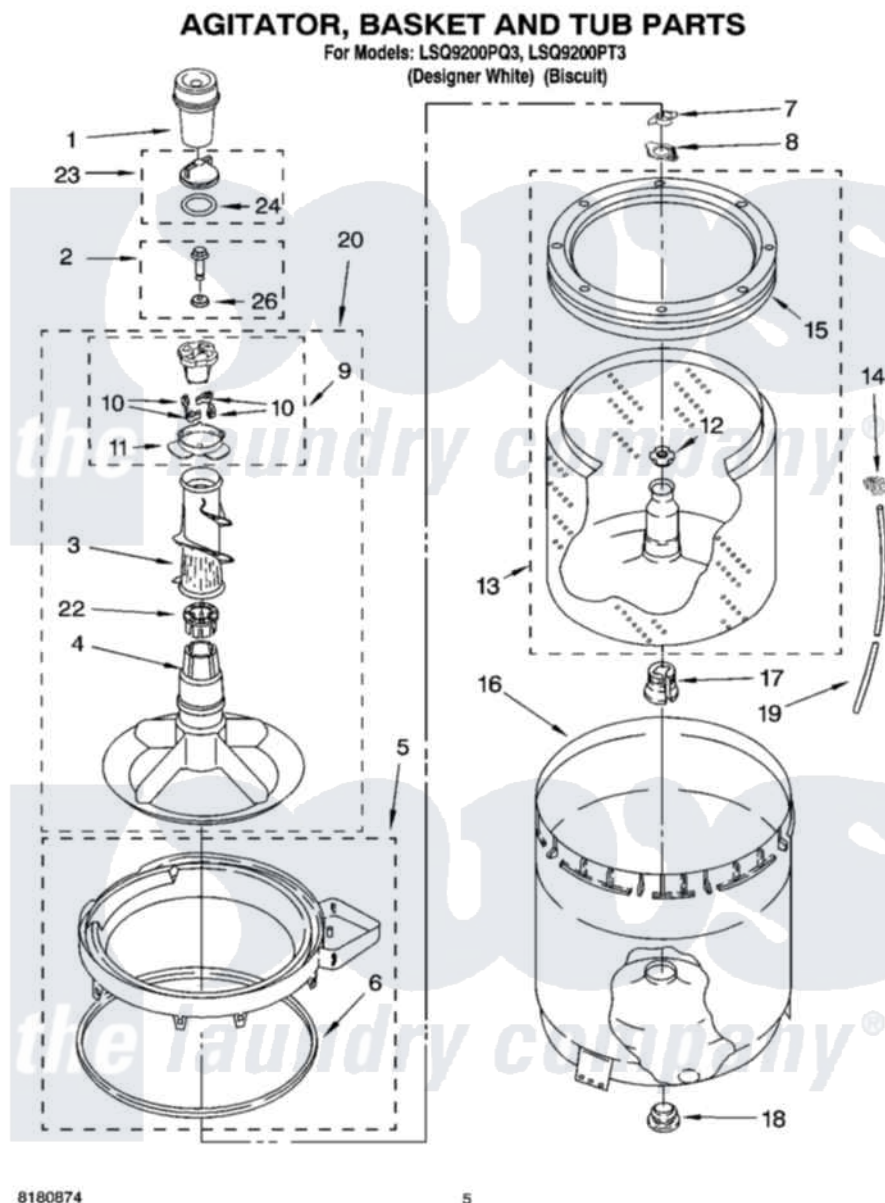

Whirlpool LSQ9200PQ3 03 - AGITATOR, BASKET AND TUB PARTS

8180874

5

Whirlpool Residential Whirlpool LSQ9200PQ3 Washer Parts Parts Diagram 03 - AGITATOR, BASKET AND TUB PARTS

[Click on the part number to view part](#)

Item	Original Part Number	Replaced By	Status	Part Description
1	63580			Dispenser, Fabric Softener
2	358237			Screw And Washer
3	3348752			Mover, Clothes
4	3347288			Agitator
5	8528150	W10445870		Ring-Tub
6	3976308			Gasket, Tub Ring
7	3354845			Clip, Agitator
8	8543666			Washer, Agitator
9	3363663	285811		Cam-Agitator
10	3366877	80040		Dog-Agitator
11	3363661			Bearing, Driven Cam
12	21366			Nut, Spanner
13	8526016	W10389328		Clothes Container, Assembly
14	2219077			Clip, Pressure Switch Hose
15	8519788	387240		Ring, Balance
16	63849			Strain Relief, Power Cord

17	389140		Tub Block, Basket Drive
18	383727		Gasket, Centerpodt
19	3347780	353244	Hose, Pressure Switch
20	3348117	285565	Agitator
22	3350389	285587	Washer
23	3354733	W10074580	Cap, Barrier
24	3348855	W10072840	Fabric Softener
26	3949550		Washer