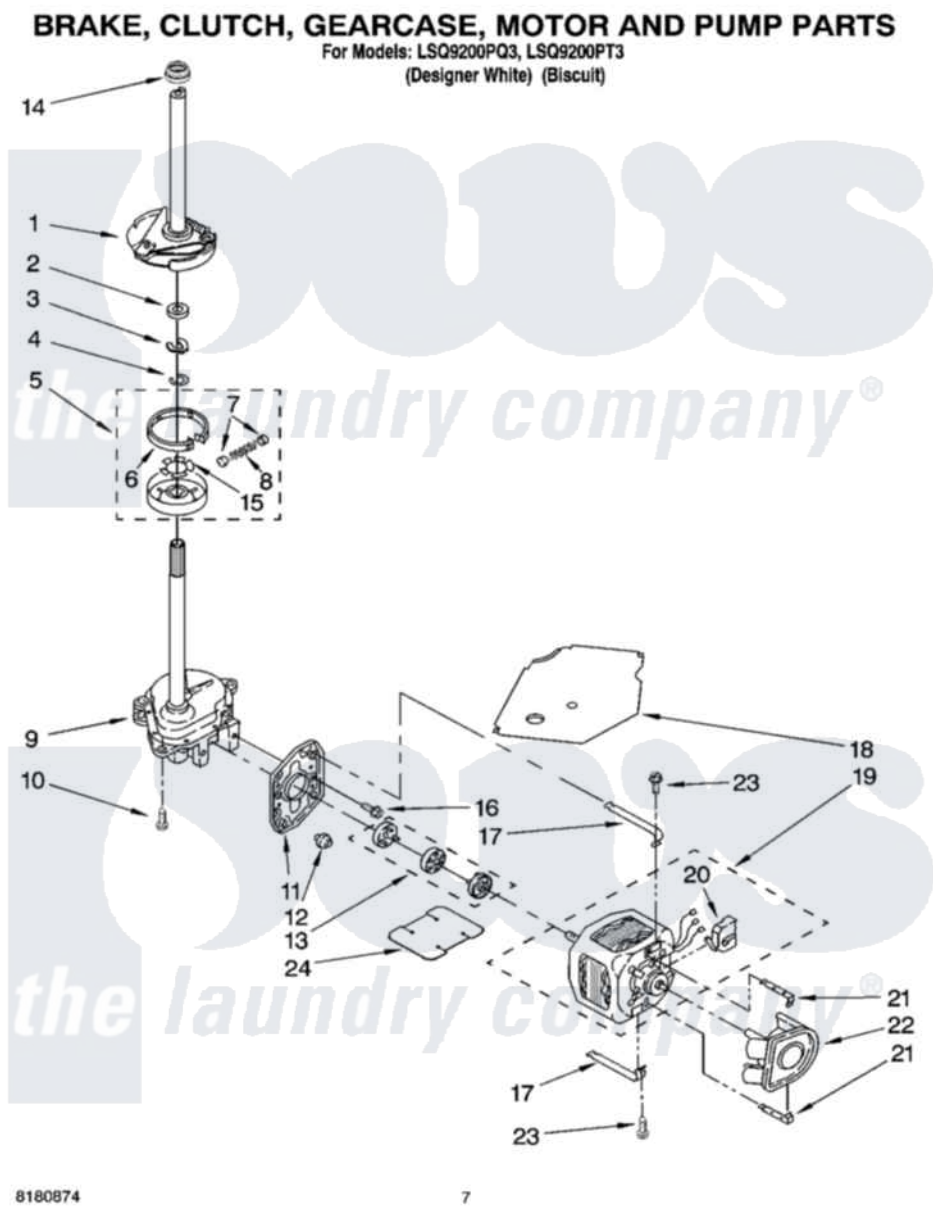

# Whirlpool LSQ9200PQ3 04 - BRAKE, CLUTCH, GEARCASE, MOTOR AND PUMP PARTS

Whirlpool [Residential Whirlpool LSQ9200PQ3 Washer Parts](#) Parts Diagram 04 - BRAKE, CLUTCH, GEARCASE, MOTOR AND PUMP PARTS  
 Click on the part number to view part

| Item | Original Part Number    | Replaced By               | Status | Part Description               |
|------|-------------------------|---------------------------|--------|--------------------------------|
| 1    | 388952                  | <a href="#">285792</a>    |        | Basketdrive                    |
| 2    | <a href="#">63292</a>   |                           |        | Washer, Spin Tube Thrust       |
| 3    | 62697                   | <a href="#">W10080230</a> |        | Ring, Spin Tube Support        |
| 4    | 63283                   | <a href="#">285353</a>    |        | Ring                           |
| 5    | 3951311                 | <a href="#">285785</a>    |        | Clutch                         |
| 6    | 3951308                 | <a href="#">285790</a>    |        | Lining                         |
| 7    | <a href="#">62646</a>   |                           |        | Cap, Clutch Spring             |
| 8    | <a href="#">3946792</a> |                           |        | Spring And Damper Assembly     |
| 9    | 3360630                 | <a href="#">3360629</a>   |        | Gearcase                       |
| 10   | 3357334                 | <a href="#">3400516</a>   |        | Screw Anti-Rattle              |
| 11   | <a href="#">62611</a>   |                           |        | Plate, Motor Mount To Gearcase |
| 12   | <a href="#">62691</a>   |                           |        | Grommet, Motor                 |
| 13   | 285753                  | <a href="#">285753A</a>   |        | Coupling                       |
| 14   | <a href="#">8577374</a> |                           |        | Seal, Centerpost               |