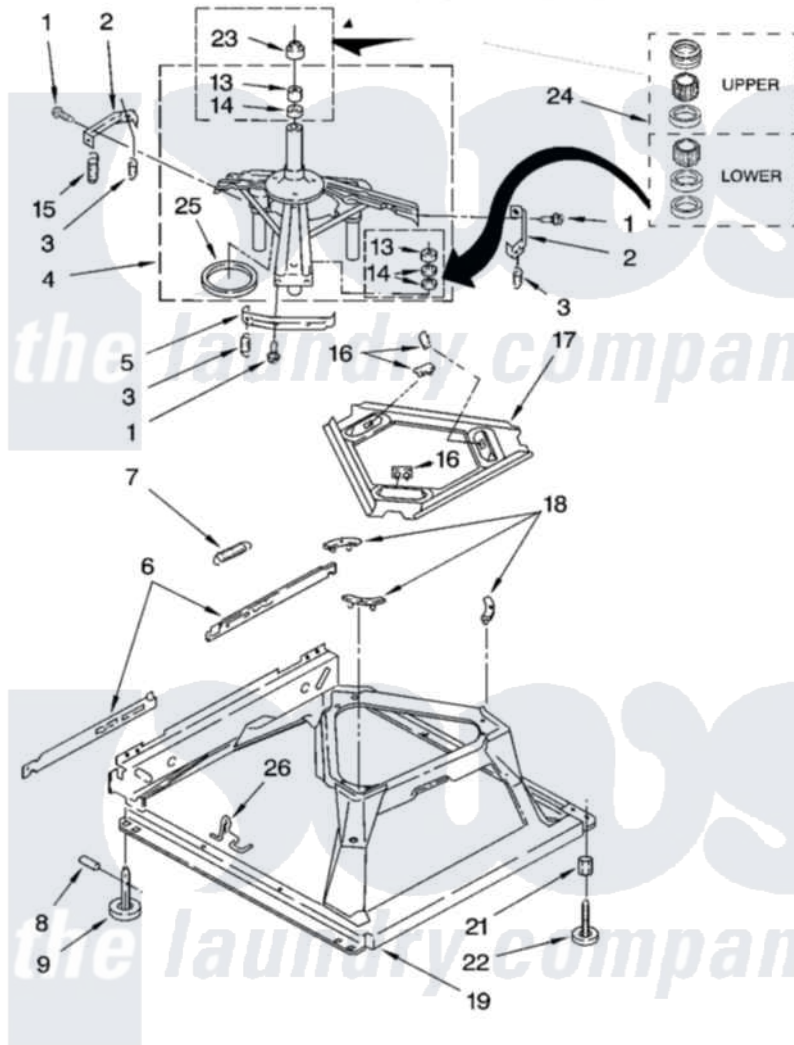

Whirlpool LSQ9200PQ3 05 - MACHINE BASE PARTS

MACHINE BASE PARTS

For Models: LSQ9200PQ3, LSQ9200PT3
(Designer White) (Biscuit)

8

8180874

Whirlpool Residential Whirlpool LSQ9200PQ3 Washer Parts Parts Diagram 05 - MACHINE BASE PARTS
Click on the part number to view part

| Item | Original Part Number | Replaced By | Status | Part Description |
|------|-------------------------|---------------------------|--------|--------------------------|
| 1 | 3400076 | | | Screw, Bracket Mounting |
| 2 | 64067 | | | Bracket, Spring Outer |
| 3 | 63907 | | | Spring, Suspension |
| 4 | 8575214 | 280184 | | Support |
| 5 | 64065 | | | Bracket, Spring Outer |
| 6 | 63466 | | | Link, Leveling Mechanism |
| 7 | 62597 | 8316845 | | Spring |
| 8 | 62837 | | | Pin, Knurled |
| 9 | 62596 | 285244 | | Feet-Leveling |
| 13 | 3347047 | 8546455 | | Bearing, Centerpost |
| 14 | 357409 | 359449 | | Seal, Agitator Shaft |
| 15 | 388492 | W10250667 | | Spring, Counterweight |
| 16 | 62568 | 285219 | | Pad |
| 17 | 3946509 | | | Plate, Suspension |
| 18 | 3363660 | 285744 | | Pad |
| 19 | 3946512 | 285771 | | Base |

| | | | |
|----|-------------------------|---------------------------|-----------------------------|
| 21 | 3359452 | | Nut, Lock |
| 22 | 389102 | W10001130 | Foot, Leveling |
| 23 | 8577376 | | Seal, Centerpost |
| 24 | 285203 | | Centerpost Bearing Kit |
| 25 | 63134 | | Ring, Sound Deadening |
| 26 | 63806 | W10145155 | Retainer, Suspension Spring |