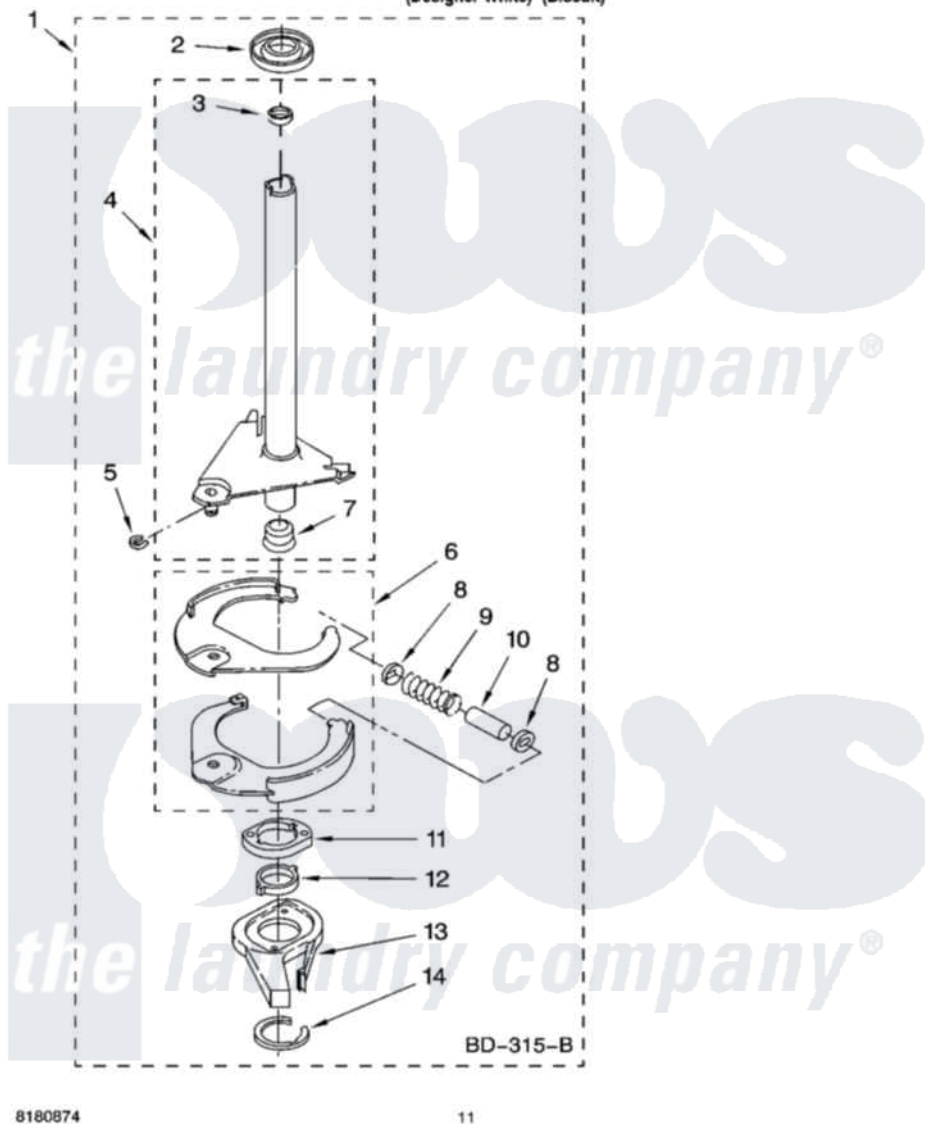

Whirlpool LSQ9200PQ3 07 - BRAKE AND DRIVE TUBE PARTS

BRAKE AND DRIVE TUBE PARTS

For Models: LSQ9200PQ3, LSQ9200PT3
(Designer White) (Biscuit)

8180874

11

Whirlpool [Residential Whirlpool LSQ9200PQ3 Washer Parts](#) Parts Diagram 07 - BRAKE AND DRIVE TUBE PARTS
Click on the part number to view part

Item	Original Part Number	Replaced By	Status	Part Description
1	388952	285792		Basketdrive
2	62658			Ring, Thrust
3	356427			Seal, Spin Pinion
4	64027	64208		Tube-Spin
5	64035	W10083190		Ring, Retaining
6	64232	285438		Shoe-Brake
7	62703	8546462		"T" Bearing, Spin Tube
8	3353956	285658		Sleeve
9	387806		Not Available	Spring, Brake
10	3355360	285658		Sleeve
11	661516	8546461		Cam, Brake Release
12	63022			Sleeve, Cam
13	64194	285790		Lining
14	90368	W10083200		Ring, Retaining
"	N/A		Not Available	FOLLOWING PARTS NOT ILLUSTRATED
"	285208			Lubricant