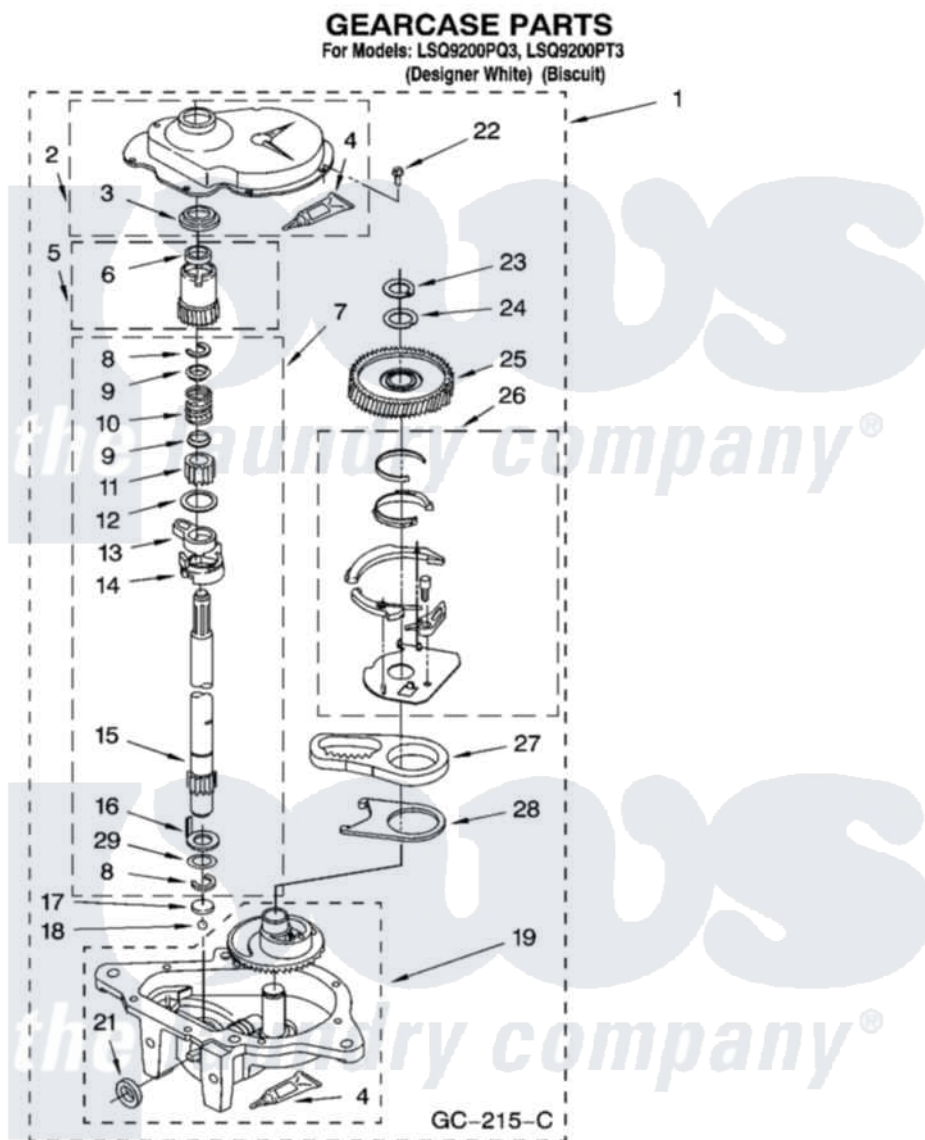

Whirlpool LSQ9200PQ3 08 - GEARCASE PARTS

12

8180874

Whirlpool Residential Whirlpool LSQ9200PQ3 Washer Parts Parts Diagram 08 - GEARCASE PARTS
Click on the part number to view part

Item	Original Part Number	Replaced By	Status	Part Description
1	3360630	3360629		Gearcase
2	285202			Cover, Gearcase
3	3349985			Seal, Gearcase Cover
4	285195			Sealer Sealer, Gasket
5	63320	285362		Gear and Pinion
6	356427			Seal, Spin Pinion
7	389387			Shaft, Agitator
8	90369		Not Available	Ring, Retaining (2)
9	62677			Retainer, Spring
10	62676			Spring, Agitator
11	63273	285509		Shaft, Agitator
12	62619			Washer, Agitator Gear
13	62580	285206		Cam-Agitator
14	62581	285206		Cam-Agitator
15	285509			Shaft, Agitator
16	62618			Washer, Cam Thrust

17	16018	285205	Bearing
18	85529	285205	Bearing
19	389230	285515	Gearcase
21	285352		Seal Kit, Thrust Plug
22	3351614		Screw, Gearcase Cover Mounting
23	3362552	285765	Ring-Retr
24	285735	285766	Washer Kit, Thrust
25	62570	285362	Gear and Pinon
26	388253	999516	Shelf-Glas
27	3349296	8546456	Rack, Connecting
28	62621		Actuator, Shift
29	388815		Washer, Intermediate 1 3976263 Miscellaneous Parts Bag 2 3976300 Washer, Inlet Hose 3 3366913 Clamp, Hose