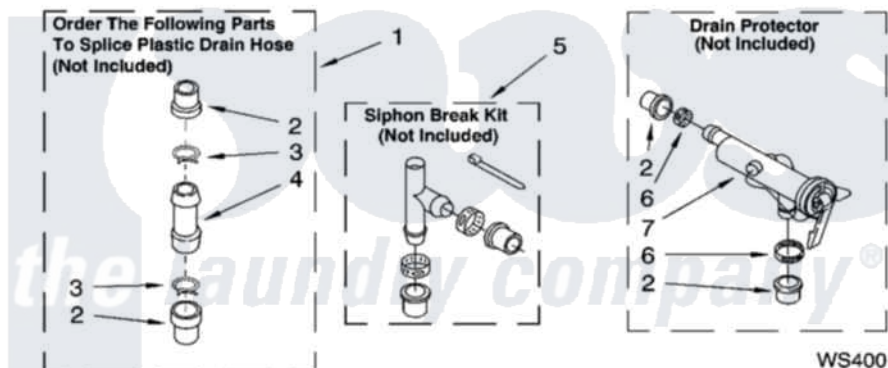

Whirlpool LSQ9200PQ3 09 - WATER SYSTEM PARTS, OPTIONAL PARTS  
(NOT INCLUDED)

**WATER SYSTEM PARTS**

For Models: LSQ9200PQ3, LSQ9200PT3

(Designer White) (Biscuit)

8180874

13

Whirlpool [Residential Whirlpool LSQ9200PQ3 Washer Parts](#) Parts Diagram 09 - WATER SYSTEM PARTS,  
OPTIONAL PARTS (NOT INCLUDED)  
[Click on the part number to view part](#)

Item	Original Part Number	Replaced By	Status	Part Description
1	<a href="#">285442</a>			Water System Parts
2	<a href="#">285321</a>			Water System Parts
3	370447	<a href="#">285655</a>		Clamp, Hose
4	<a href="#">16272</a>			Connector, Straight
5	<a href="#">285320</a>			Water System Parts
6	65349	<a href="#">285655</a>		Clamp, Hose
7	<a href="#">367031</a>			Water System Parts
	<a href="#">72017</a>			Paint, Touch-Up
"	<a href="#">4392899</a>			Paint, Touch-Up
"	<a href="#">350938</a>			Paint, Pressurized Spray B
"	<a href="#">350930</a>			Paint, Pressurized Spray B
"	<a href="#">4392901</a>			Paint, Pressurized Spray
"	<a href="#">799344</a>			Paint, Touch-Up )
"	<a href="#">4392900</a>			Paint, Bulk )
"	N/A		Not Available	OIL