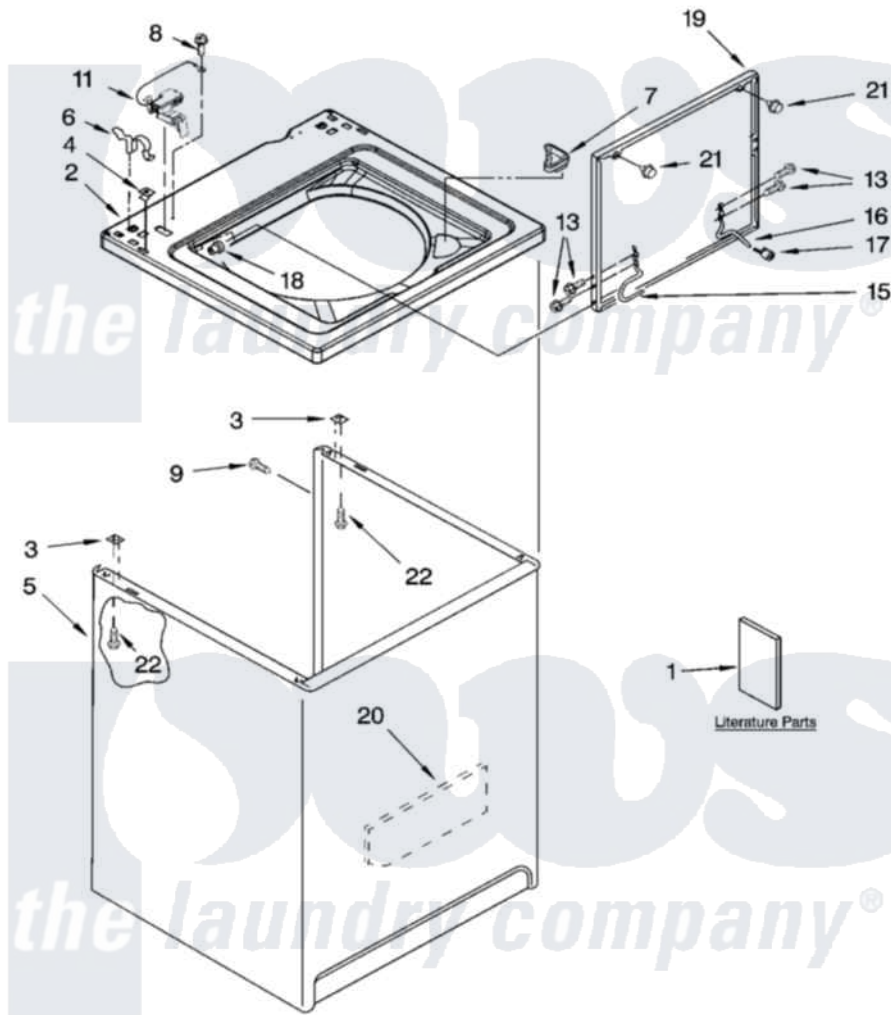

Whirlpool LSQ9200PQ4 01 - TOP AND CABINET PARTS

TOP AND CABINET PARTS

For Models: LSQ9200PQ4, LSQ9200PT4
(Designer White) (Biscuit)

AUTOMATIC
WASHER

11-05 Litho in U.S.A. (drd)

1

Part No. 8180965 Rev. A

[Whirlpool Residential Whirlpool LSQ9200PQ4 Washer Parts](#) Parts Diagram 01 - TOP AND CABINET PARTS

[Click on the part number to view part](#)

Item	Original Part Number	Replaced By	Status	Part Description
1	3958075		Not Available	Installation Instructions
"	3955907		Not Available	Feature Sheet
"	8578232		Not Available	Use & Care Guide
"	3957474		Not Available	Energy Guide
"	8557303		Not Available	Wiring Diagram
"	N/A		Not Available	Following May Be Purchased DO-IT-YOURSELF REPAIR MANUALS
"	4313896			Do-It-Yourself Repair Manuals
2	8318064			Top
"	8318066			Top
3	62750			Spacer, Cabinet To Top (4)
4	357213			Nut, Push-In
5	63424			Cabinet
"	3954357			Cabinet
6	62780			Clip, Top And Cabinet And Rear Panel

7	3362952		Dispenser, Bleach
8	3351614		Screw, Gearcase Cover Mounting
9	3357011	308685	Side Trim)
11	8318084		Switch, Lid
13	3351355	W10119828	Screw, Lid Hinge Mounting
15	8318088		Hinge, Lid
16	54583		Hinge, Lid
17	19119		Bumper, Lid Hinge
18	21258		Bearing, Lid Hinge
19	8542387	W10193857	Lid
"	8542384	3957520	Lid
20	3976348		Absorber, Sound
21	9724509		Bumper, Lid
22	3390631		Screw, 10-16 X 3/8