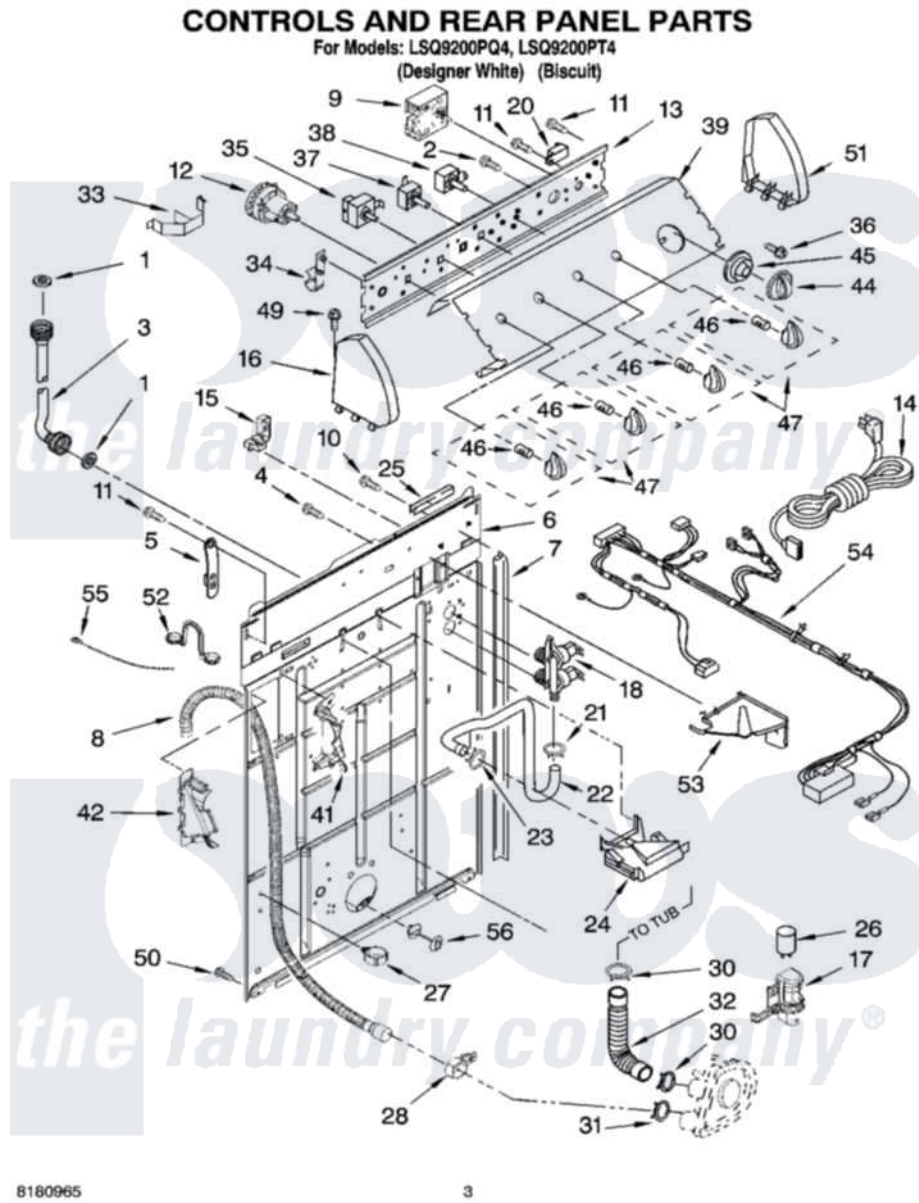

Whirlpool LSQ9200PQ4 02 - CONTROLS AND REAR PANEL PARTS

Whirlpool Residential Whirlpool LSQ9200PQ4 Washer Parts Parts Diagram 02 - CONTROLS AND REAR PANEL PARTS
Click on the part number to view part

Item	Original Part Number	Replaced By	Status	Part Description
1	3976300	16123		Washer Inlet-Hose Miscellaneous Parts Must be Ordered Separately.
2	3400073			Screw, Ground
3	8571377	89503		Hose-Inlet
"	8571378	89503		Hose-Inlet
4	9740848			Screw, Mixing Valve Mounting
5	8568314			Strap, Console
6	8318015			Panel, Rear
7	62747			Pad, Rear Panel
8	8559373	W10096921		Drain Hose Assembly
9	8557301			Timer, Control
10	3351614			Screw, Gearcase Cover Mounting
11	90767			Screw, 8A X 3/8 HeX Washer Head Tapping
12	3366847	W10337780		Switch-WL
13	3948608			Bracket, Control