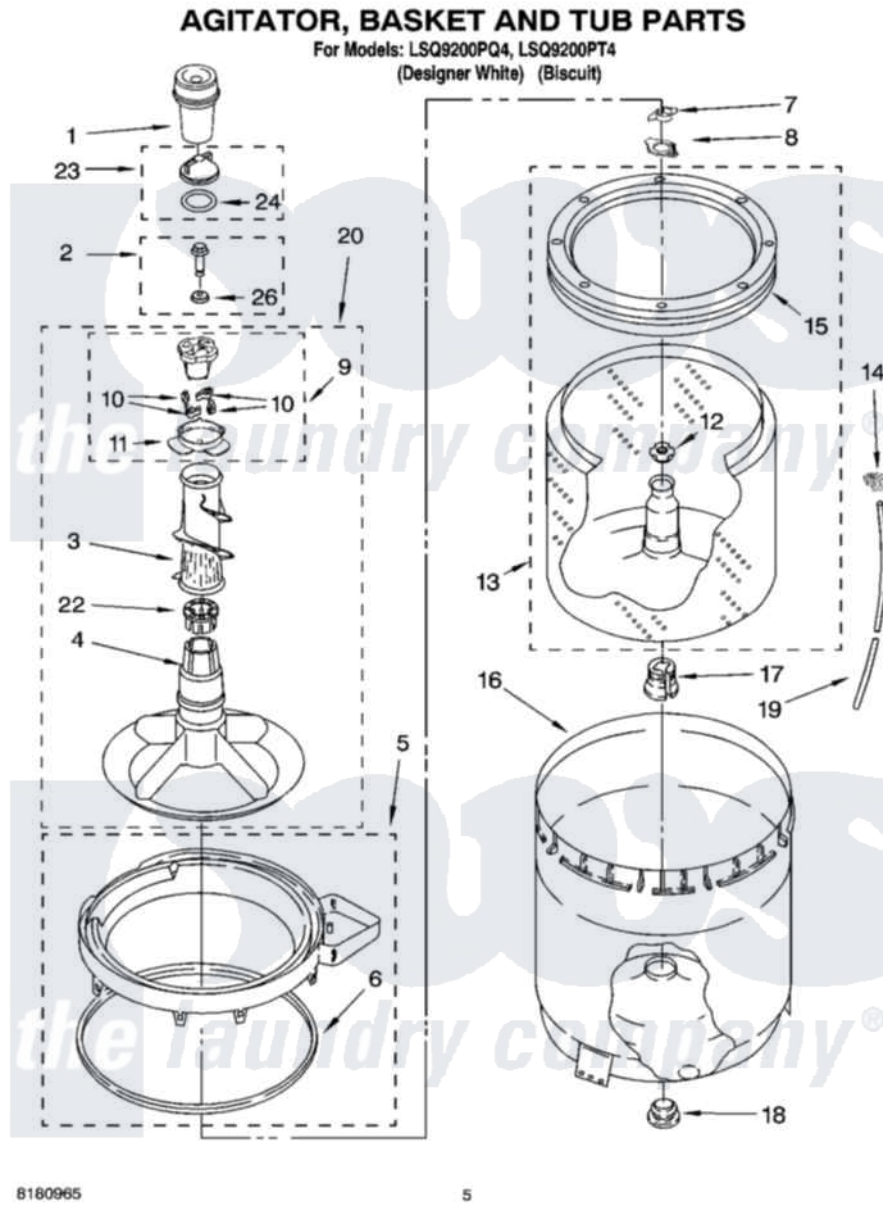

Whirlpool LSQ9200PQ4 03 - AGITATOR, BASKET AND TUB PARTS

8180965

5

Whirlpool Residential Whirlpool LSQ9200PQ4 Washer Parts Parts Diagram 03 - AGITATOR, BASKET AND TUB PARTS

[Click on the part number to view part](#)

Item	Original Part Number	Replaced By	Status	Part Description
1	63580			Dispenser, Fabric Softener
2	358237			Screw And Washer
3	3348752			Mover, Clothes
4	3347288			Agitator
5	8528150	W10445870		Ring-Tub
6	3976308			Gasket, Tub Ring
7	3354845			Clip, Agitator
8	8543666			Washer, Agitator
9	3363663	285811		Cam-Agitator
10	3366877	80040		Dog-Agitator
11	3363661			Bearing, Driven Cam
12	21366			Nut, Spanner
13	8526016	W10389328		Clothes Container, Assembly
14	2219077			Clip, Pressure Switch Hose
15	8519788	387240		Ring, Balance
16	63849			Strain Relief, Power Cord

17	389140		Tub Block, Basket Drive
18	383727		Gasket, Centerpodt
19	3347780	353244	Hose, Pressure Switch
20	3348117	285565	Agitator
22	3350389	285587	Washer
23	3354733	W10074580	Cap, Barrier
24	3348855	W10072840	Fabric Softener
26	3949550		Washer