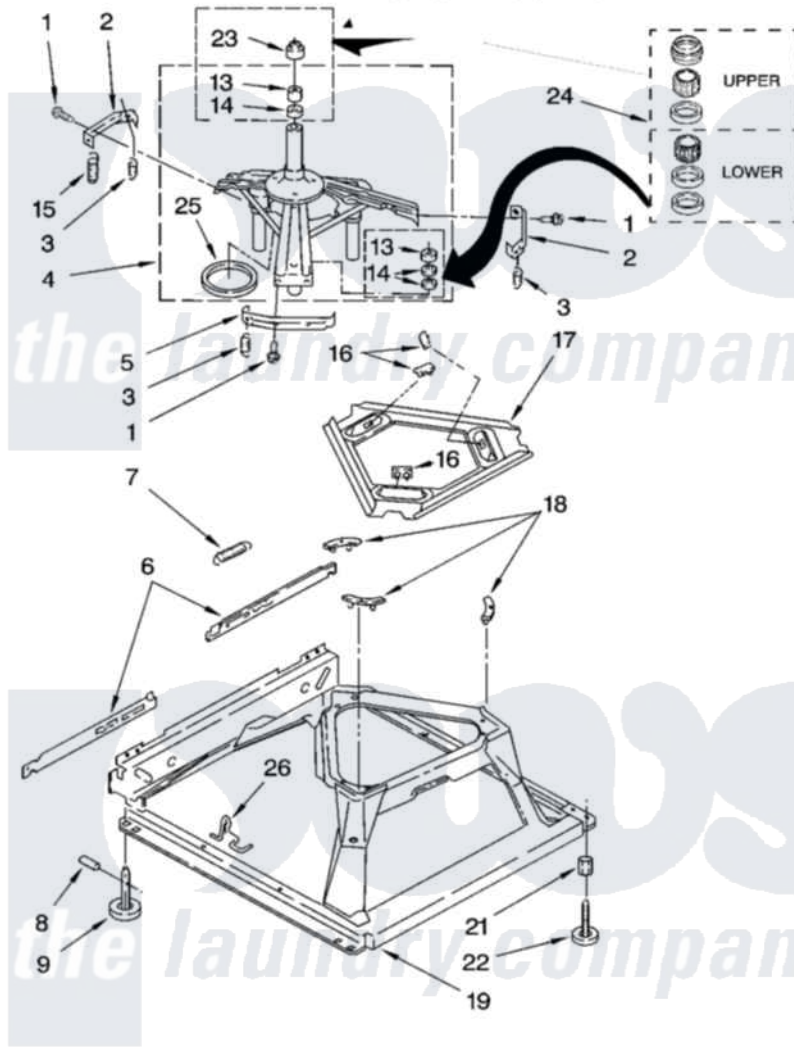

Whirlpool LSQ9200PQ4 04 - MACHINE BASE PARTS

MACHINE BASE PARTS

For Models: LSQ9200PQ4, LSQ9200PT4
(Designer White) (Biscuit)

8180965

7

Whirlpool [Residential Whirlpool LSQ9200PQ4 Washer Parts](#) Parts Diagram 04 - MACHINE BASE PARTS
Click on the part number to view part

Item	Original Part Number	Replaced By	Status	Part Description
1	3400076			Screw, Bracket Mounting
2	64067			Bracket, Spring Outer
3	63907			Spring, Suspension
4	8575214	280184		Support
5	64065			Bracket, Spring Outer
6	63466			Link, Leveling Mechanism
7	62597	8316845		Spring
8	62837			Pin, Knurled
9	62596	285244		Feet-Leveling
13	8546455			Bearing, Centerpost
14	357409	359449		Seal, Agitator Shaft
15	388492	W10250667		Spring, Counterweight
16	62568	285219		Pad
17	3946509			Plate, Suspension
18	3363660	285744		Pad
19	3946512	285771		Base

21	3359452		Nut, Lock
22	389102	W10001130	Foot, Leveling
23	8577376		Seal, Centerpost
24	285203		Centerpost Bearing Kit
25	63134		Ring, Sound Deadening
26	63806	W10145155	Retainer, Suspension Spring