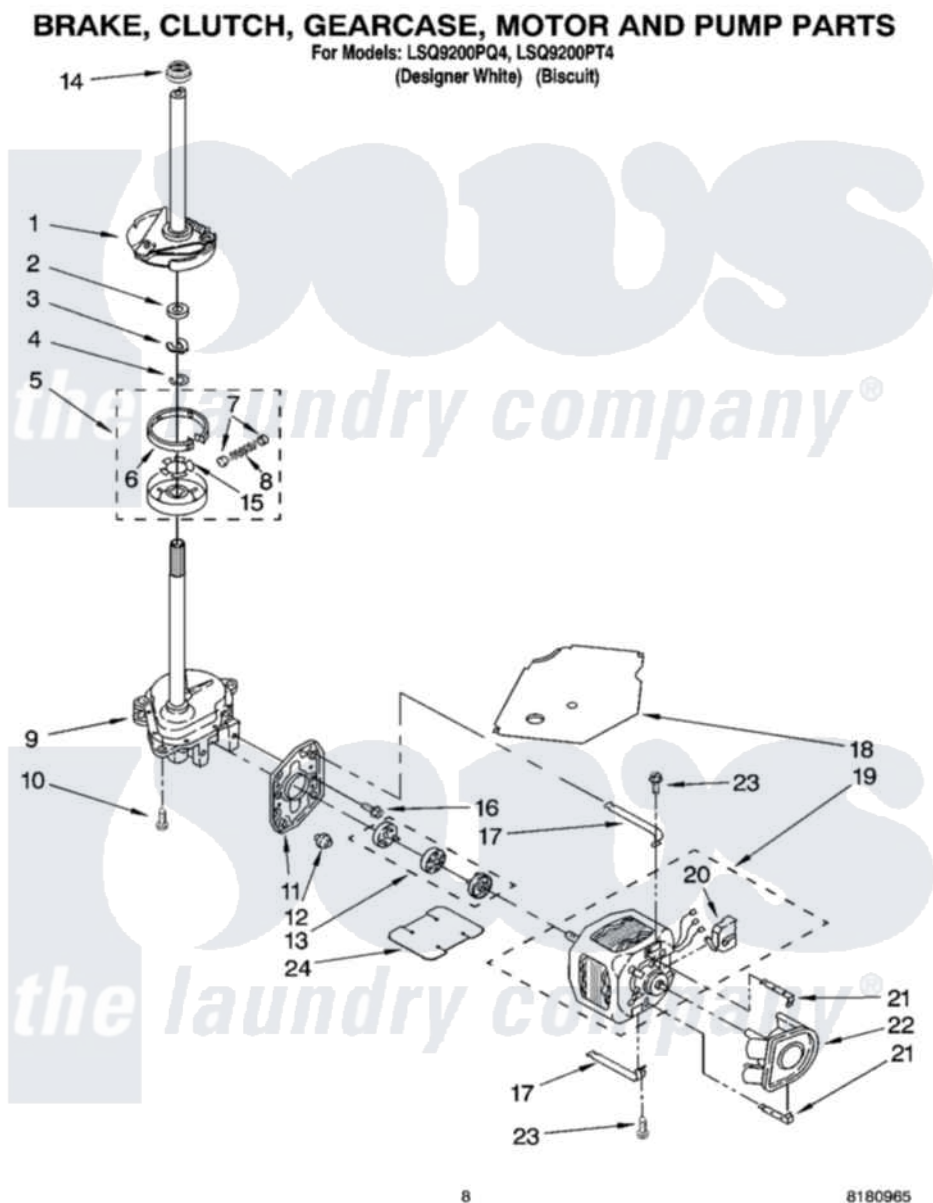

Whirlpool LSQ9200PQ4 05 - BRAKE, CLUTCH, GEARCASE, MOTOR AND PUMP PARTS

Whirlpool [Residential Whirlpool LSQ9200PQ4 Washer Parts](#) Parts Diagram 05 - BRAKE, CLUTCH, GEARCASE, MOTOR AND PUMP PARTS
Click on the part number to view part

Item	Original Part Number	Replaced By	Status	Part Description
1	388952	285792		Basketdrive
2	63292			Washer, Spin Tube Thrust
3	62697	W10080230		Ring, Spin Tube Support
4	63283	285353		Ring
5	3951311	285785		Clutch
6	3951308	285790		Lining
7	62646			Cap, Clutch Spring
8	3946792			Spring And Damper Assembly
9	3360630	3360629		Gearcase
10	3357334	3400516		Screw Anti-Rattle
11	62611			Plate, Motor Mount To Gearcase
12	62691			Grommet, Motor
13	285753	285753A		Coupling
14	8577374			Seal, Centerpost

15	3355454		Clip, Main Drive
16	3400516		Screw Anti-Rattle
17	3349637	W10086010	Retainer, Motor
18	3362089		Shield, Tub To Motor
19	8528157	661600	Motor, Main Drive
20	3952056		Switch, Main Drive Motor
21	8546127		Retainer, Pump
22	3363394		Pump
23	3387485	273556	Screw, 10-16 X 5/8
24	3946532		Shield, Motor